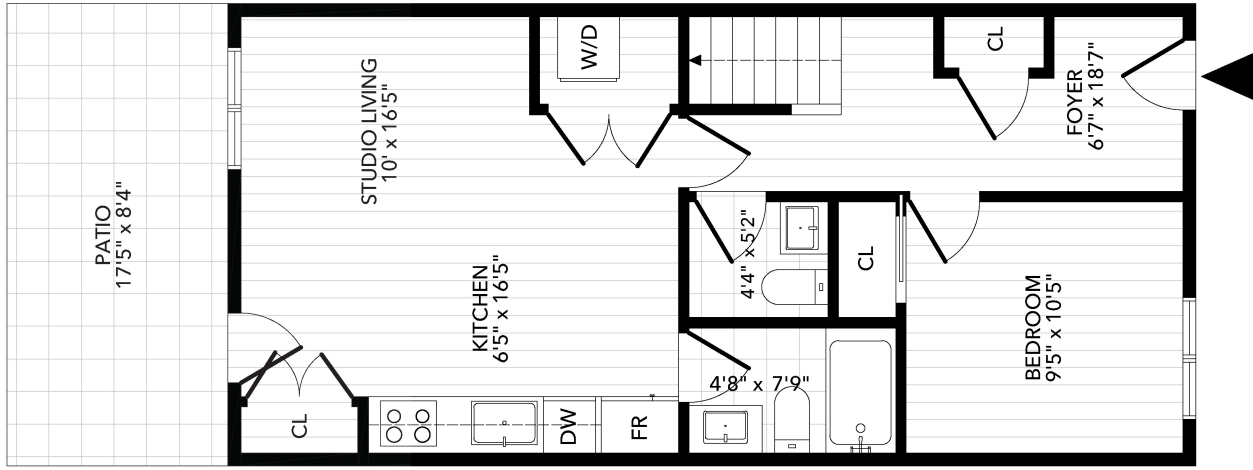

LOWER FLOOR
 CEILING HEIGHT: 8'

MAIN FLOOR
 CEILING HEIGHT: 9'

UPPER FLOOR
 CEILING HEIGHT: 8'

GROSS INTERNAL AREA: 2198 sq ft
 LOWER FLOOR UNIT: 404, MAIN FLOOR: 727 sq ft, UPPER FLOOR: 731 sq ft
 EXCLUDED BALCONY: 75 sq ft, PATIO: 151 sq ft