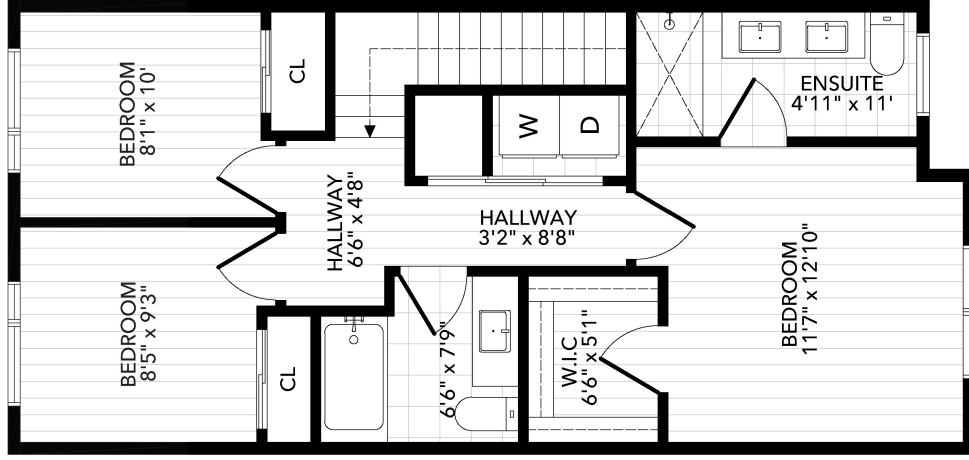

LOWER FLOOR
 CEILING HEIGHT: 8'

MAIN FLOOR
 CEILING HEIGHT: 9'

UPPER FLOOR
 CEILING HEIGHT: 8'

GROSS INTERNAL AREA: 2198 sq ft
 LOWER FLOOR UNIT: 404, MAIN FLOOR: 727 sq ft, UPPER FLOOR: 731 sq ft
 EXCLUDED BALCONY: 75 sq ft, PATIO: 151 sq ft