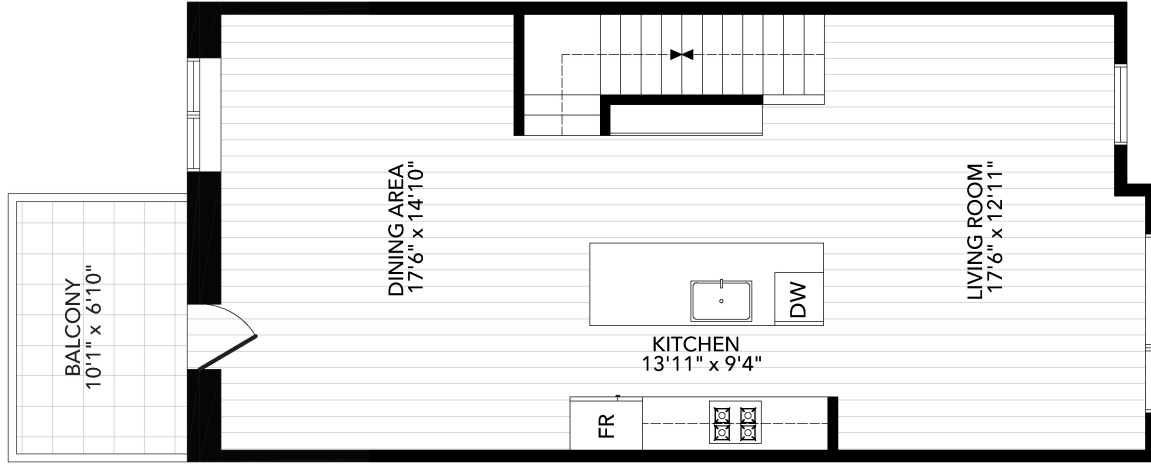

LOWER FLOOR
 CEILING HEIGHT: 8'

MAIN FLOOR
 CEILING HEIGHT: 9'

UPPER FLOOR
 CEILING HEIGHT: 8'

GROSS INTERNAL AREA: 2198 sq ft
 LOWER FLOOR UNIT: 404, MAIN FLOOR: 727 sq ft, UPPER FLOOR: 731 sq ft
 EXCLUDED BALCONY: 75 sq ft, PATIO: 151 sq ft