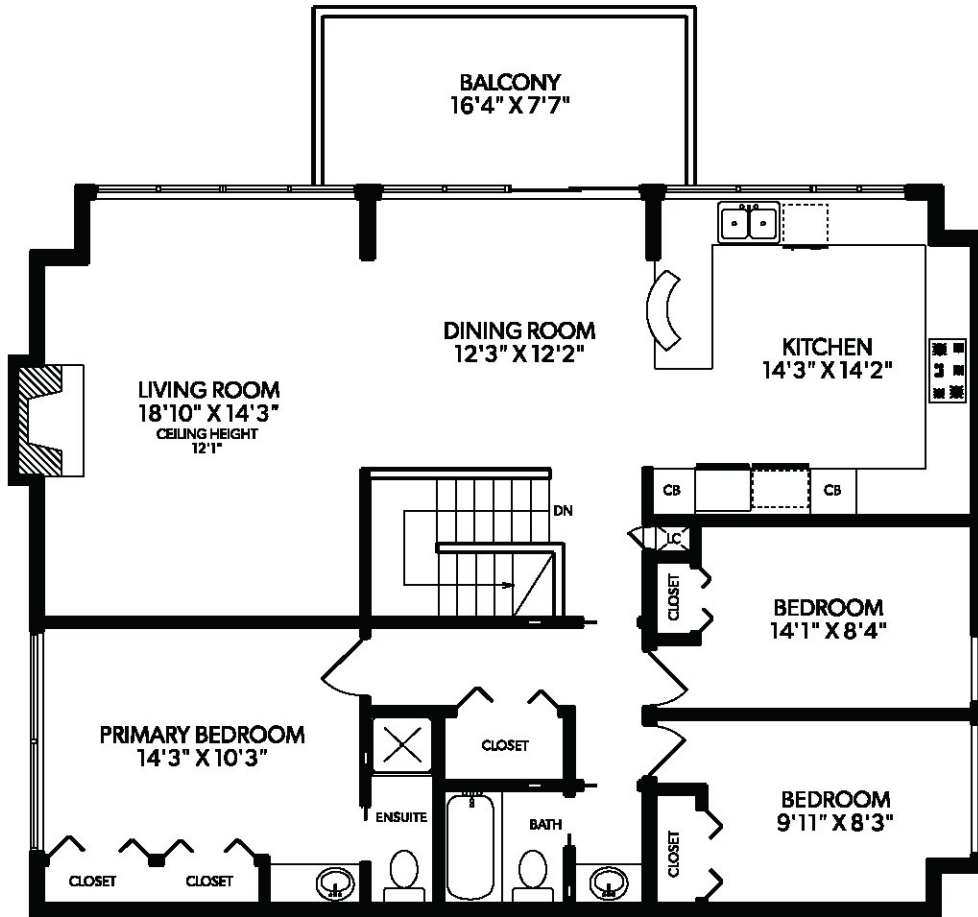

# 2220 QUEENS AVENUE

FLOOR	FINISHED	UNFINISHED	TOTAL	OTHER AREAS	
MAIN	1390	0	1390	DECK	331
LOWER	728	0	728	STORAGE	74
TOTAL	2118	0	2118	BALCONY	138
				CARPORTS	316

## MAIN FLOOR

## LOWER FLOOR