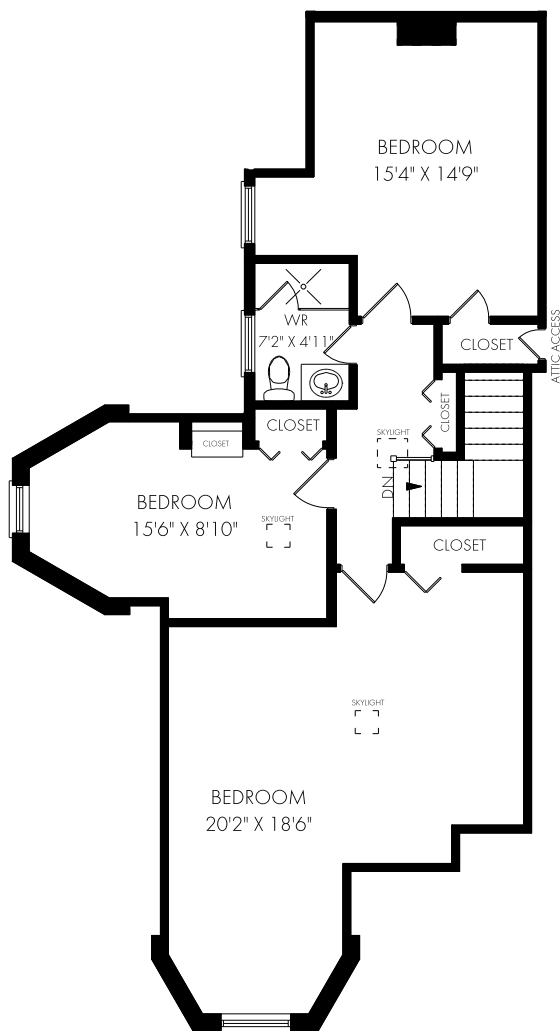

98 Blythwood Road, Toronto

FLOOR PLAN

THIRD FLOOR - 904 SQUARE FEET

KELLY FULTON

Sales Representative

ROYAL LEPAGE REAL ESTATE SERVICES LTD.,
JOHNSTON & DANIEL DIVISION, BROKERAGE

416.489.2121

cell: 416.520.9655

web: kellyfulton.ca

e mail: kelly@kellyfulton.ca

July 26, 2021

PLANS4U © 2019 PLANSFORYOU

PlansForYou.ca/ info@plansforyou.ca /416.999.5096