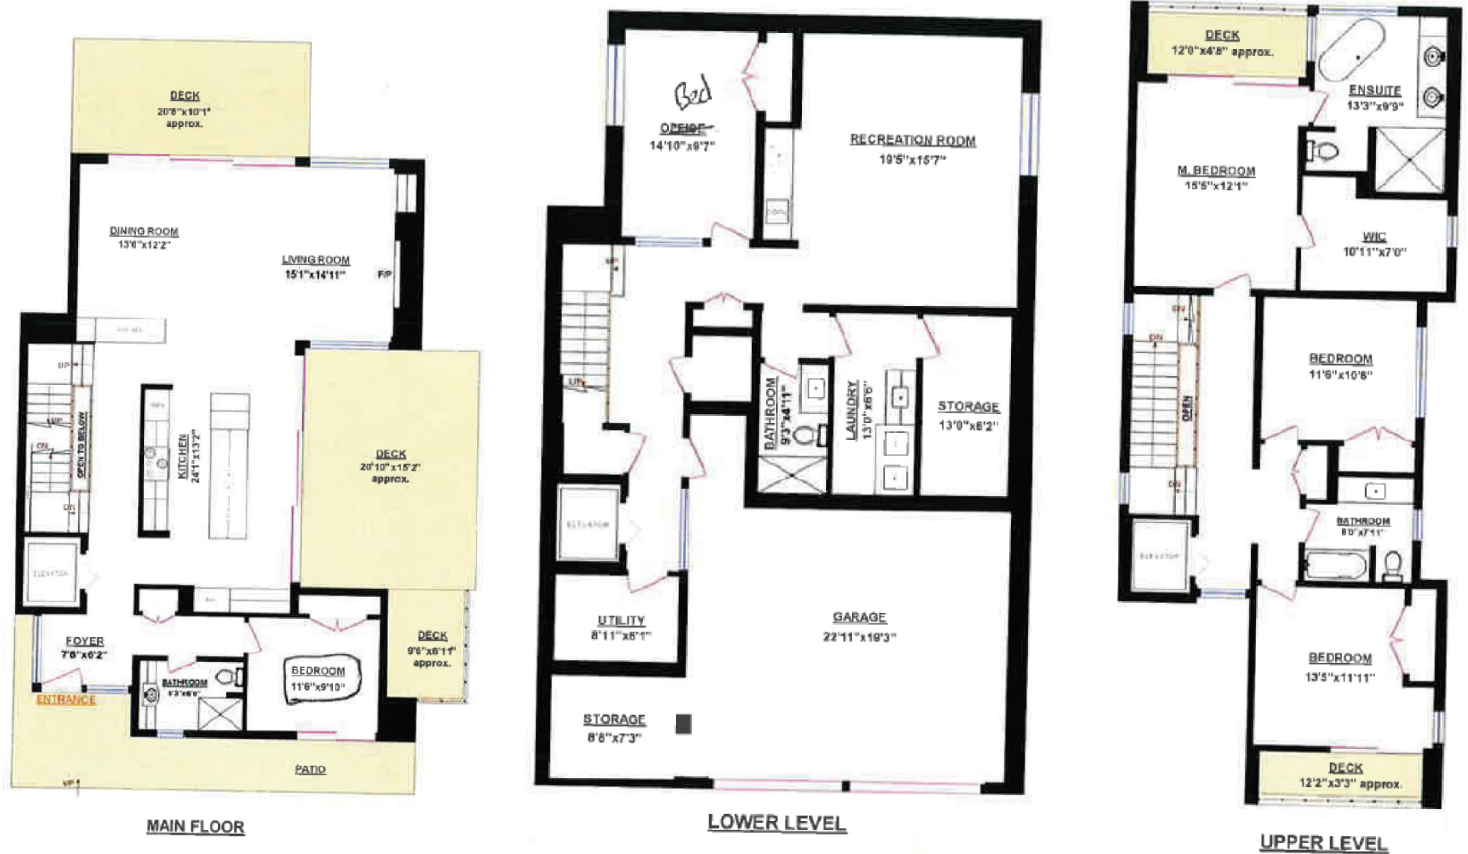

4340 STEARMAN WEST VANCOUVER

| | |
|--------------|---------------------|
| Main Floor | 1,409 sq.ft. |
| Upper Floor | 1,148 sq.ft. |
| Lower Floor | 1,271 sq.ft. |
| Total | 3,828 sq.ft. |

EVERY HOME DEMANDS ITS OWN STRATEGY...
THAT'S THE POINT.