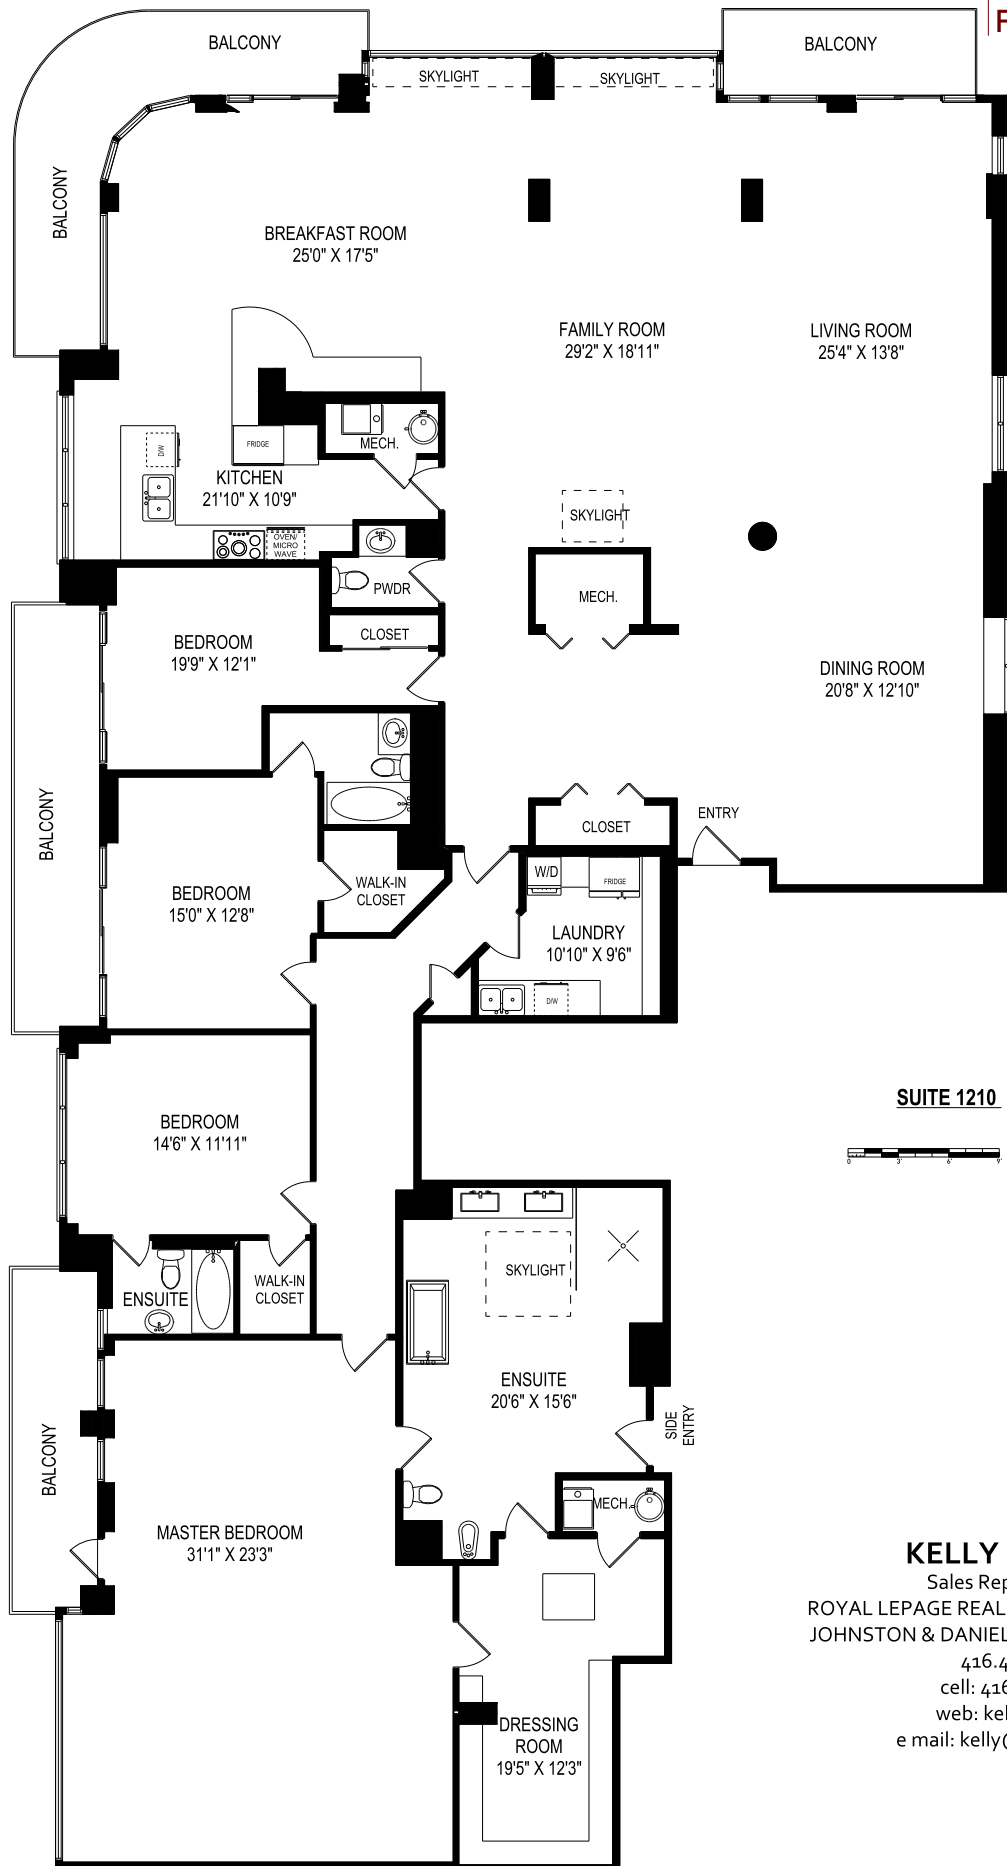

1210-211 Queens Quay West, Toronto

FLOOR PLAN

SUITE 1210

KELLY FULTON

Sales Representative

ROYAL LEPAGE REAL ESTATE SERVICES LTD.,
JOHNSTON & DANIEL DIVISION, BROKERAGE

416.489.2121

cell: 416.520.9655

web: kellyfulton.ca

e mail: kelly@kellyfulton.ca

Thursday, May 28, 2020