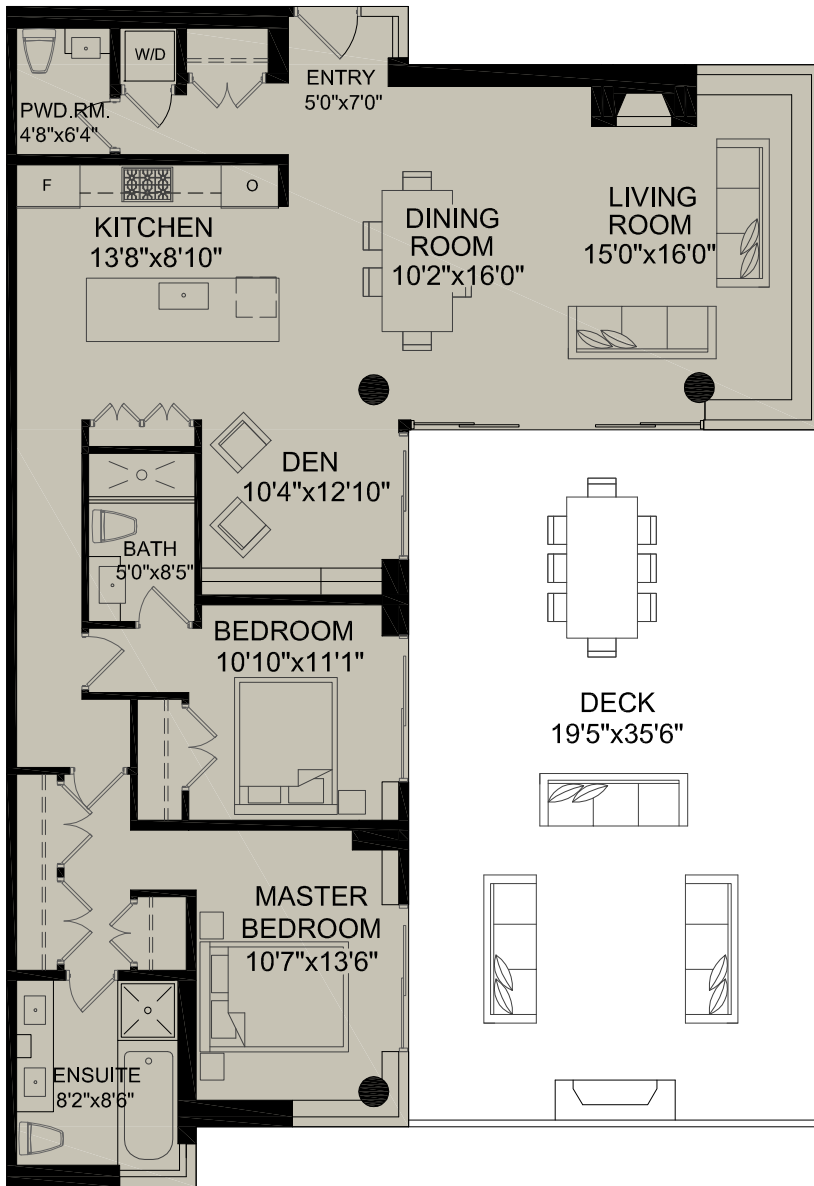

#501 - 918 Keith Road
West Vancouver, BC

TOTAL FLOOR AREA 1,526 SQ.FT.
 PLUS
 DECK 725 SQ.FT.