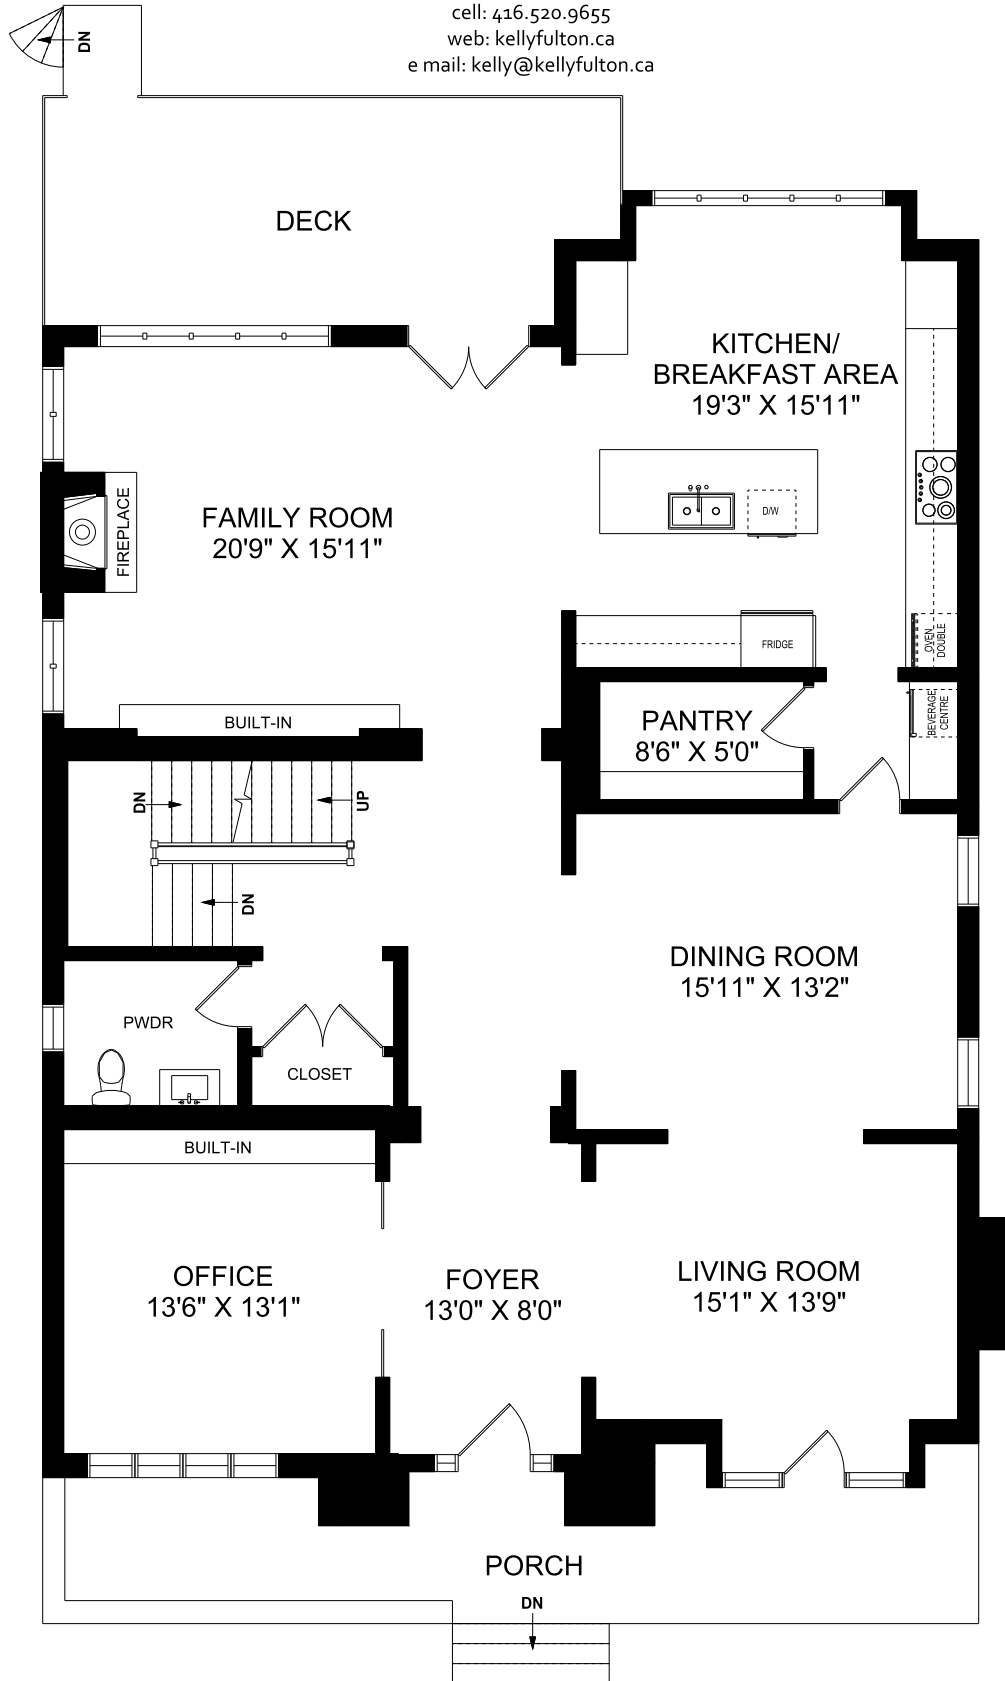

38 BASSANO ROAD, TORONTO

KELLY FULTON

Sales Representative

ROYAL LEPAGE REAL ESTATE SERVICES LTD.,
JOHNSTON & DANIEL DIVISION, BROKERAGE

416.489.2121

cell: 416.520.9655

web: kellyfulton.ca

e mail: kelly@kellyfulton.ca

April 6, 2018

MAIN FLOOR
1981 SQUARE FEET

CEILING HEIGHT 10'0"

PLANS4U © 2016 PLANSFORYOU
PlansForYou.ca / info@plansforyou.ca / 416.999.5096