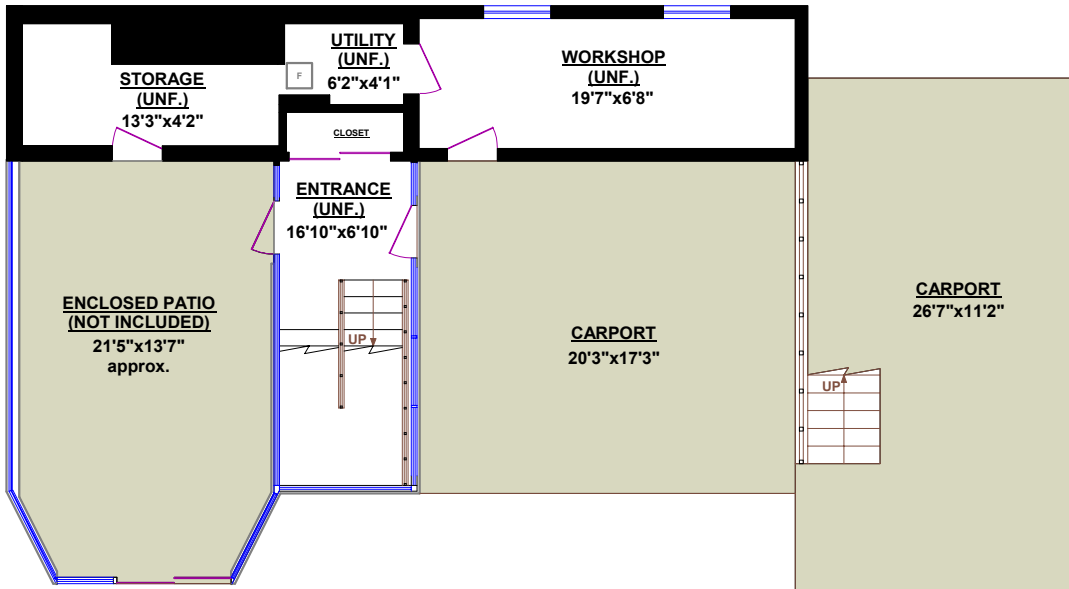

MAIN FLOOR

LOWER LEVEL

Fine Homes and Luxury Properties

SAM McCALL

604 313 8411
sammccall.ca

RE/MAX
WEST VANCOUVER

**925 HIGHLAND DRIVE
WEST VANCOUVER**

TOTALS	
Main Floor (finished):	1,124 sq.ft.
Upper Level (finished):	906 sq.ft.
Lower Level (finished):	0 sq.ft.
TOTAL FINISHED:	2,030 sq.ft.
Lower Level (unfinished):	460 sq.ft.
TOTAL UNFINISHED:	460 sq.ft.
GRAND TOTAL:	2,490 sq.ft.

UPPER LEVEL