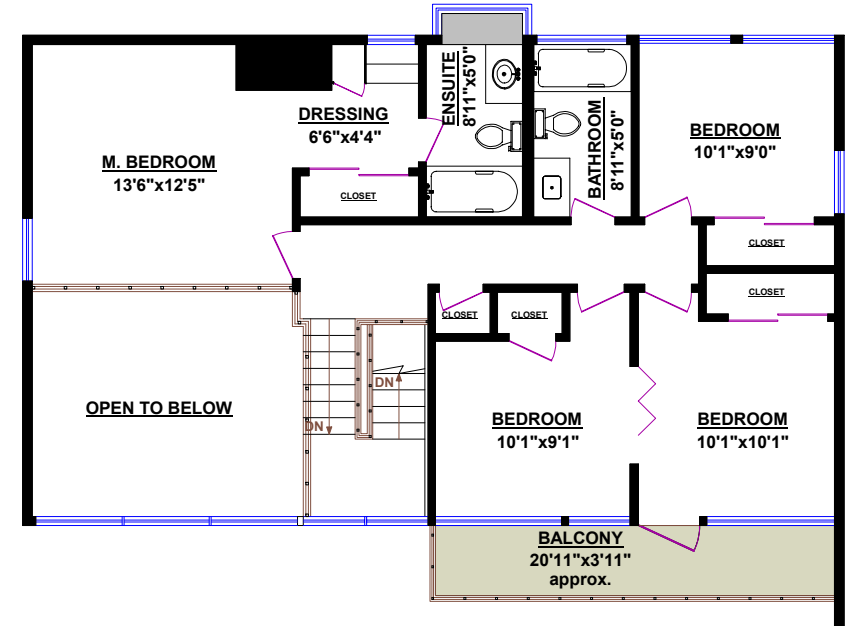

MAIN FLOOR

LOWER LEVEL

Fine Homes and Luxury Properties

SAM McCALL

604 313 8411
sammccall.ca

RE/MAX
WEST VANCOUVER

**925 HIGHLAND DRIVE
WEST VANCOUVER**

TOTALS	
Main Floor (finished):	1,124 sq.ft.
Upper Level (finished):	906 sq.ft.
Lower Level (finished):	0 sq.ft.
TOTAL FINISHED:	2,030 sq.ft.
Lower Level (unfinished):	460 sq.ft.
TOTAL UNFINISHED:	460 sq.ft.
GRAND TOTAL:	2,490 sq.ft.

UPPER LEVEL