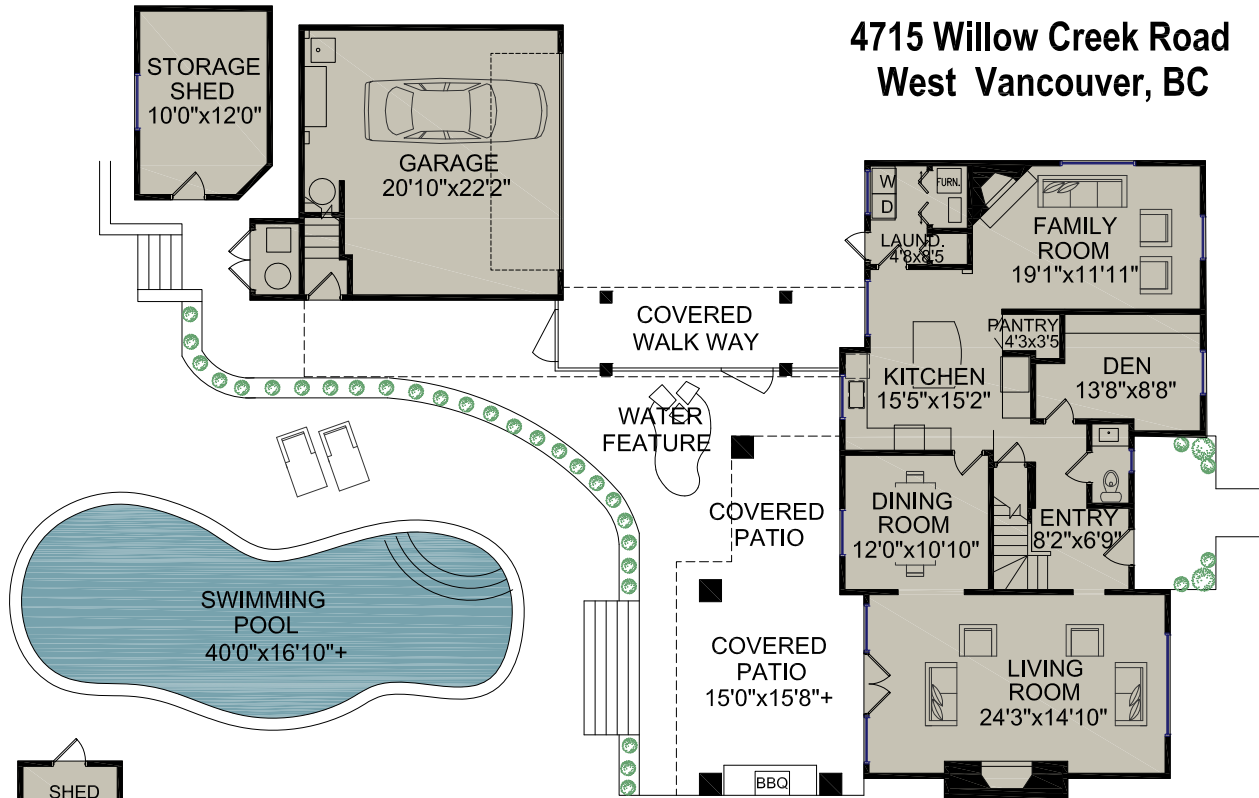

4715 Willow Creek Road
West Vancouver, BC

MAIN FLOOR

GARDEN SHED

COACH HOUSE

SECOND FLOOR

MAIN FLOOR	1,420 SQ.FT.
SECOND FLOOR	1,191 SQ.FT.
COACH HOUSE	508 SQ.FT.
TOTAL FLOOR AREA	3,119 SQ.FT.

PLUS	
GARAGE	520 SQ.FT.
STORAGE SHED	185 SQ.FT.
GARDEN SHED	56 SQ.FT.