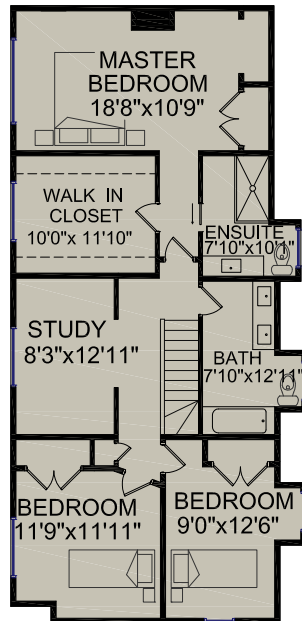

4715 Willow Creek Road
West Vancouver, BC

MAIN FLOOR

GARDEN SHED

COACH HOUSE

SECOND FLOOR

MAIN FLOOR	1,420 SQ.FT.
SECOND FLOOR	1,191 SQ.FT.
COACH HOUSE	508 SQ.FT.
TOTAL FLOOR AREA	3,119 SQ.FT.

PLUS	
GARAGE	520 SQ.FT.
STORAGE SHED	185 SQ.FT.
GARDEN SHED	56 SQ.FT.