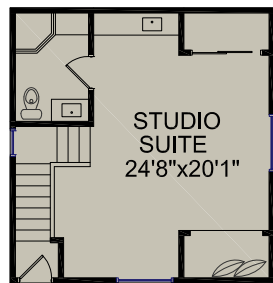

4715 Willow Creek Road
West Vancouver, BC

MAIN FLOOR

GARDEN SHED

COACH HOUSE

SECOND FLOOR

MAIN FLOOR	1,420 SQ.FT.
SECOND FLOOR	1,191 SQ.FT.
COACH HOUSE	508 SQ.FT.
TOTAL FLOOR AREA	3,119 SQ.FT.

PLUS	
GARAGE	520 SQ.FT.
STORAGE SHED	185 SQ.FT.
GARDEN SHED	56 SQ.FT.