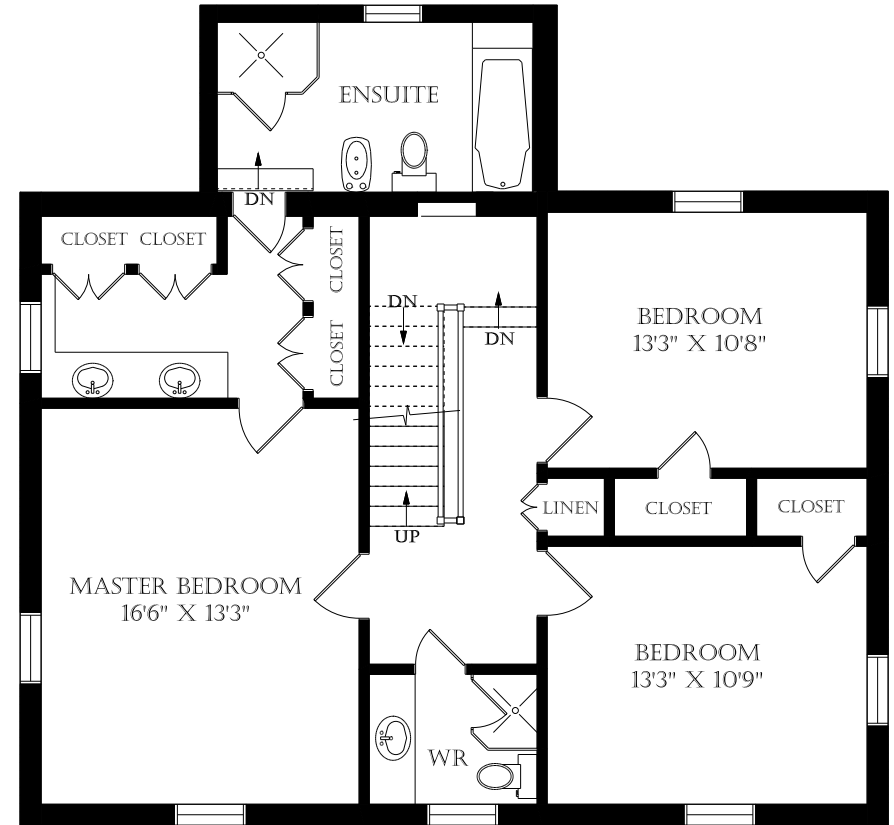

MAIN FLOOR
1452 SQUARE FEET

SECOND FLOOR
1070 SQUARE FEET

KELLY FULTON
SALES REPRESENTATIVE

ROYAL LEPAGE REAL ESTATE SERVICES LTD.,
JOHNSTON & DANIEL DIVISION, BROKERAGE
416.489.2121
cell: 416.520.9655
web: kellyfulton.ca
e mail: kelly@kellyfulton.ca