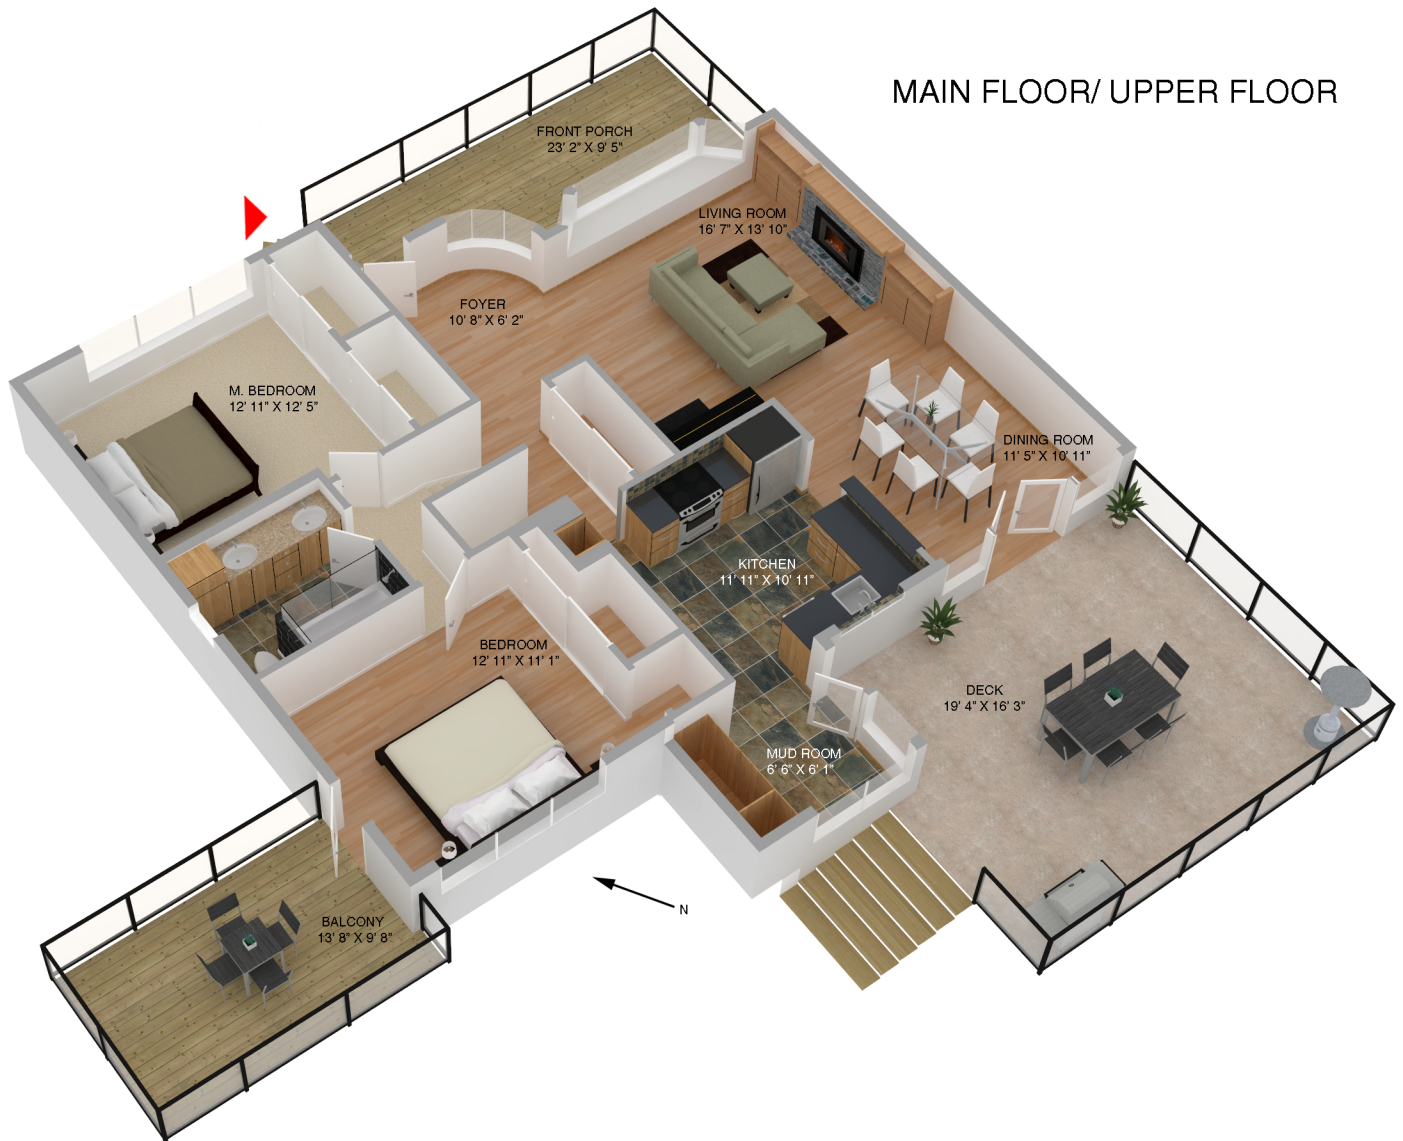

973 LEOVISTA AVE.

MAIN FLOOR/ UPPER FLOOR

MAIN FLOOR:	743 SQ.FT.
UPPER FLOOR:	500 SQ.FT.
LOWER FLOOR:	729 SQ.FT.
BOTTOMFLOOR:	955 SQ.FT.
TOTAL:	2927 SQ.FT.
GARAGE:	201 SQ.FT.
SHED:	120 SQ.FT.