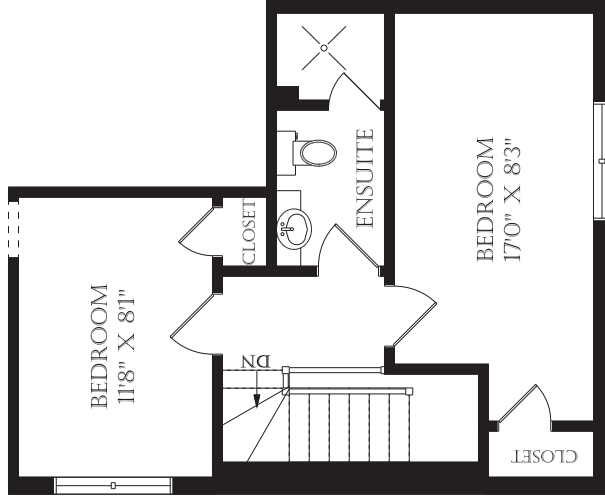

LOWER LEVEL
725 SQUARE FEET

THIRD FLOOR
435 SQUARE FEET

KELLY FULTON
SALES REPRESENTATIVE
 ROYAL LEPAGE REAL ESTATE SERVICES LTD.,
 JOHNSTON & DANIEL DIVISION, BROKERAGE

(416) - 489 2121
 cell 516.520.9655
 web kellyfulton.ca
 e mail kelly@kellyfulton.ca