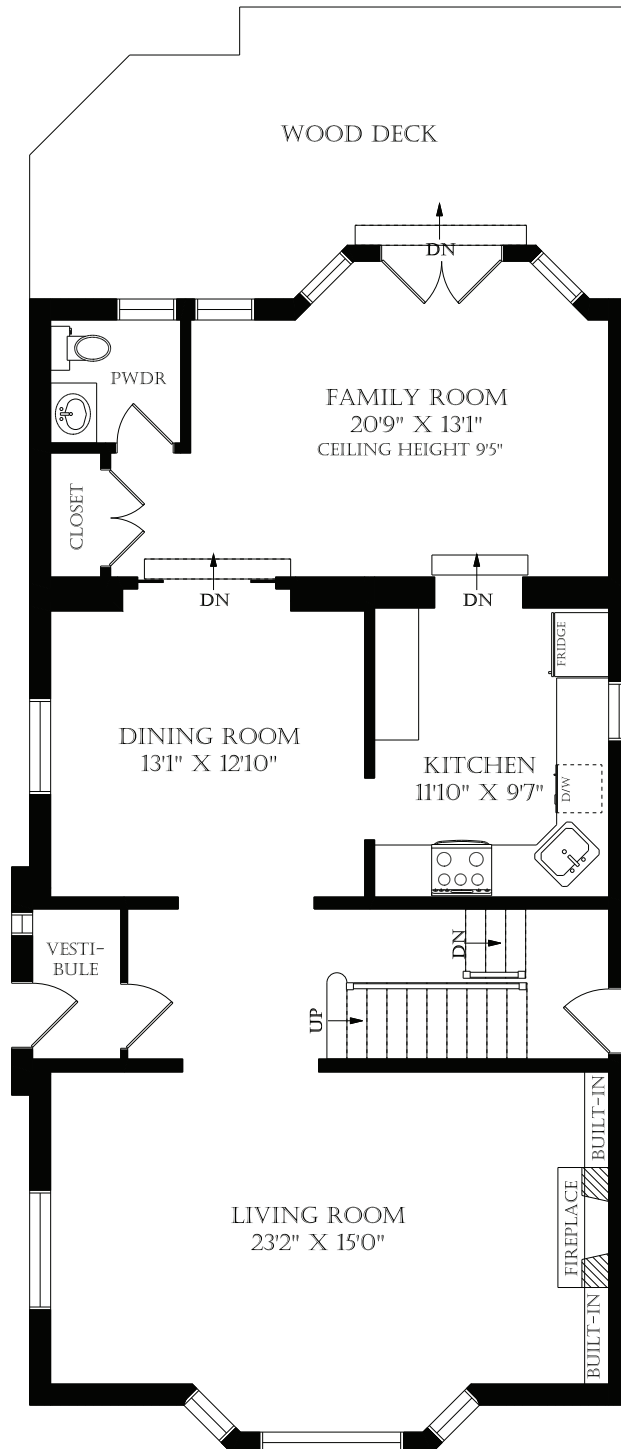

88 WHITEHALL ROAD, TORONTO

MAIN FLOOR
1202 SQUARE FEET

**JAMES WARREN
KELLY FULTON**
SALES REPRESENTATIVES

ROYAL LEPAGE REAL ESTATE SERVICES LTD.,
JOHNSTON & DANIEL DIVISION, BROKERAGE
(416) - 489 2121

August 28, 2013