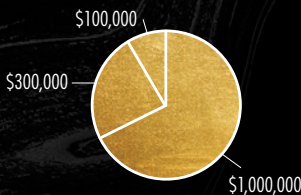

▶ What launches a legacy?

1. _____ 2 Kings 18:3-6, 19:14-19
2. _____ Psalm 103:17-18; Isaiah 40:1-5

Our goal for this year's World Mission Offering is **\$1,400,000**, to be distributed as follows:

- International Mission Board.....**\$1,000,000**
- North American Mission Board.....**\$300,000**
- Southern Baptists of Texas Convention.....**\$100,000**