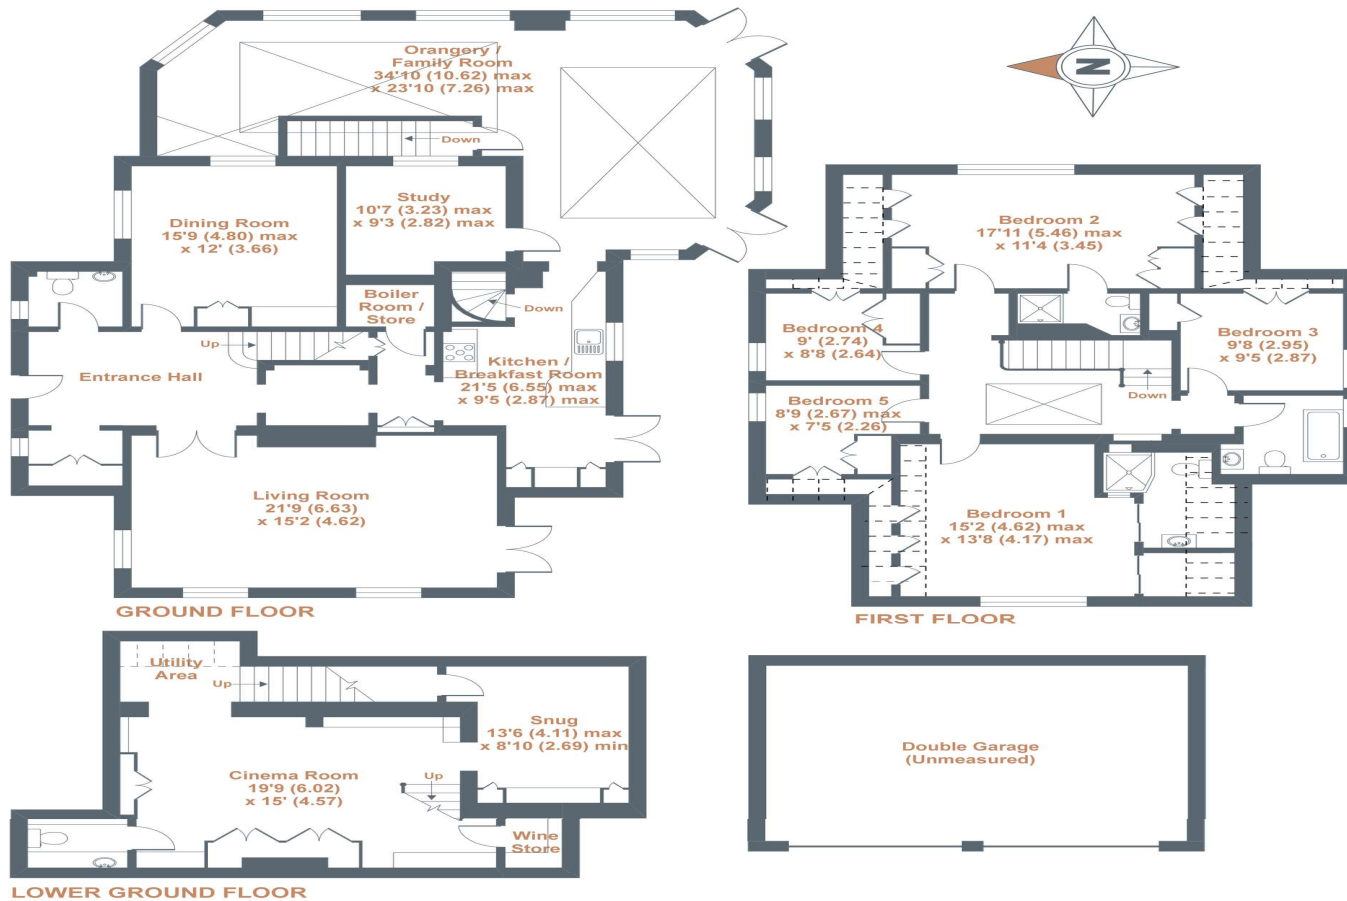

The Lodge House was converted into a fabulous family home in 1986. For further history see paddockwoodfinishingschool.com.

This deceptively spacious and unique family home offers circa 4,000 sq ft of accommodation internally and further benefits from a double garage, giving further sq footage. With a blend of traditional build and contemporary interior design featuring high ceilings and well proportioned rooms with south facing gardens looking onto woodlands.

This impressive property must be seen internally to appreciate all it has to offer. The property comprises five bedrooms with two en-suites, the family and master bathroom with Porcelanosa tiles, two further cloakrooms. Six reception rooms including a very large and fully insulated Orangery with glass floor.

PROPERTY INFORMATION

Postcode | **GU18 5YX**
Tenure | **Freehold approximately 0years**
Price | **£999,999**
Viewing | **By appointment with Kier Charles**

Spruce Drive, Lightwater, GU18

Approximate Area = 3985 sq ft / 370.2 sq m
(excludes restricted head height & garage)

For identification only - Not to scale

Denotes restricted head height

Floor plan produced in accordance with RICS Property Measurement Standards incorporating International Property Measurement Standards (IPMS2 Residential). © nichecom 2020. Produced for Kier Charles Property Services Limited. REF: 647022