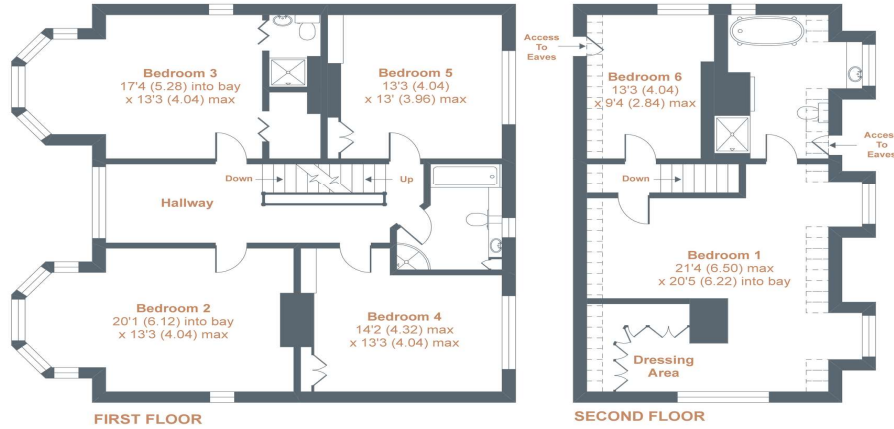

Castle Road, Camberley, GU15

Approximate Area = 3280 sq ft / 304.7 sq m (includes garage)

Limited Use Area(s) = 76 sq ft / 7 sq m

Total = 3356 sq ft / 311.7 sq m

For identification only - Not to scale

Denotes restricted head height

KIER CHARLES
PROPERTY SERVICES

CONTACT INFORMATION:

Surrey: 01276 949789

Berkshire: 01344 513789

Hampshire: 01252 213789

info@kiercharles.co.uk

KIER CHARLES

SURREY • BERKSHIRE • HANTS