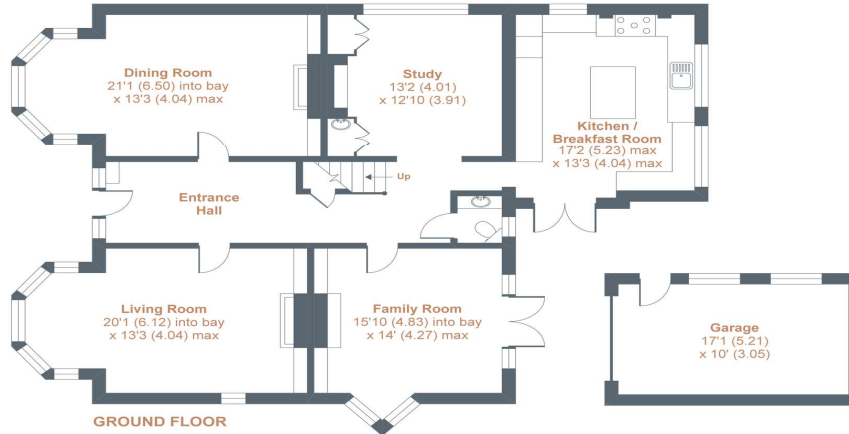

Castle Road, Camberley, GU15

Approximate Area = 3280 sq ft / 304.7 sq m (includes garage)

Limited Use Area(s) = 76 sq ft / 7 sq m

Total = 3356 sq ft / 311.7 sq m

For identification only - Not to scale

Denotes restricted head height

KIER CHARLES
PROPERTY SERVICES

CONTACT INFORMATION:

Surrey: 01276 949789

Berkshire: 01344 513789

Hampshire: 01252 213789

info@kiercharles.co.uk

KIER CHARLES

SURREY • BERKSHIRE • HANTS