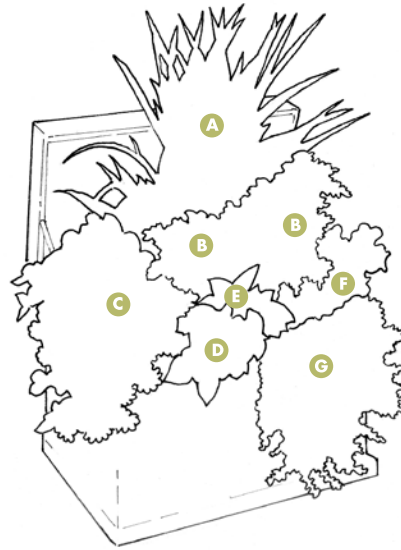

Garden Gate's 2008 container challenge bonus plans

Summer symphony

Andrew Grego, Ohio

Keep the flowers coming in this sun-loving container with a balanced 10-10-10 formula fertilizer every other week.

- 1 (A) Purple fountain grass *Pennisetum setaceum* 'Rubrum'
- 1 (B) Sweet potato vine *Ipomoea batatas* 'Blackie'
- 1 (C) Angelonia *Angelonia angustifolia* Serena™ Purple
- 1 (D) Cape daisy *Osteospermum* hybrid
- 1 (E) Persian shield *Strobilanthes dyeriana*
- 1 (F) Swan River daisy *Brachyscome iberidifolia*
- 1 (G) Nemesia *Nemesia fruticans* 'Bluebird'
- 1 (H) Calibrachoa *Calibrachoa* Superbells® Plum

Tropical dreams

Julie Amundson, Minnesota

For that lush tropical look, grow this container in a shady spot near a water source. Most of the plants, especially the elephant ear, need plenty of moisture.

- 1 (A) Elephant ear *Colocasia esculenta* 'Black Magic'
- 2 (B) Impatiens *Impatiens Fusion*™ Glow Improved
- 1 (C) Coleus *Solenostemon* 'Solar Radiance'
- 2 (D) Begonia *Begonia* Bonfire®
- 1 (E) Coleus *Solenostemon* 'Solar Sunrise'
- 2 (F) Creeping Jenny *Lysimachia nummularia* 'Aurea'