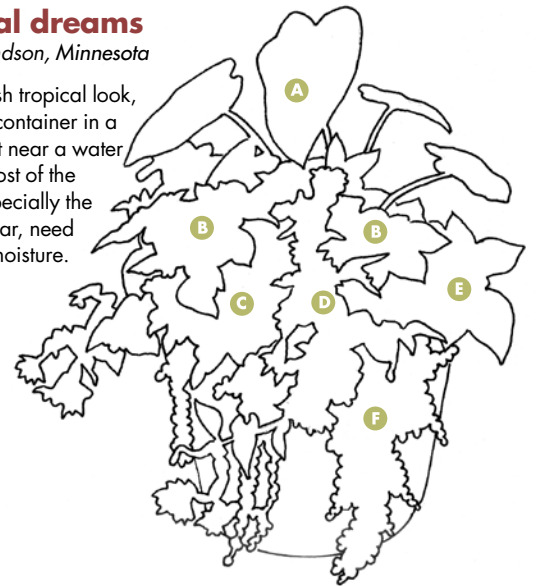

Garden Gate's 2008 container challenge bonus plans

Summer symphony

Andrew Grego, Ohio

Keep the flowers coming in this sun-loving container with a balanced 10-10-10 formula fertilizer every other week.

- 1 (A) Purple fountain grass *Pennisetum setaceum* 'Rubrum'
- 1 (B) Sweet potato vine *Ipomoea batatas* 'Blackie'
- 1 (C) Angelonia *Angelonia angustifolia* Serena™ Purple
- 1 (D) Cape daisy *Osteospermum* hybrid
- 1 (E) Persian shield *Strobilanthes dyeriana*
- 1 (F) Swan River daisy *Brachyscome iberidifolia*
- 1 (G) Nemesia *Nemesia fruticans* 'Bluebird'
- 1 (H) Calibrachoa *Calibrachoa* Superbells® Plum

Tropical dreams

Julie Amundson, Minnesota

For that lush tropical look, grow this container in a shady spot near a water source. Most of the plants, especially the elephant ear, need plenty of moisture.

- 1 (A) Elephant ear *Colocasia esculenta* 'Black Magic'
- 2 (B) Impatiens *Impatiens Fusion*™ Glow Improved
- 1 (C) Coleus *Solenostemon* 'Solar Radiance'
- 2 (D) Begonia *Begonia* Bonfire®
- 1 (E) Coleus *Solenostemon* 'Solar Sunrise'
- 2 (F) Creeping Jenny *Lysimachia nummularia* 'Aurea'

Color sensation

Rosemarie Calderon, New York

Pinch your coleus back several times during the season for full, lush plants like these.

- 1 (A) **Coleus** *Solenostemon* 'Pele'
- 1 (B) **Coleus** *Solenostemon* 'Dappled Apple'
- 1 (C) **Coleus** *Solenostemon* 'The Flume'
- 1 (D) **Coleus** *Solenostemon* 'Sedona'
- 2 (E) **Creeping Jenny** *Lysmarchia nummularia* 'Aurea'