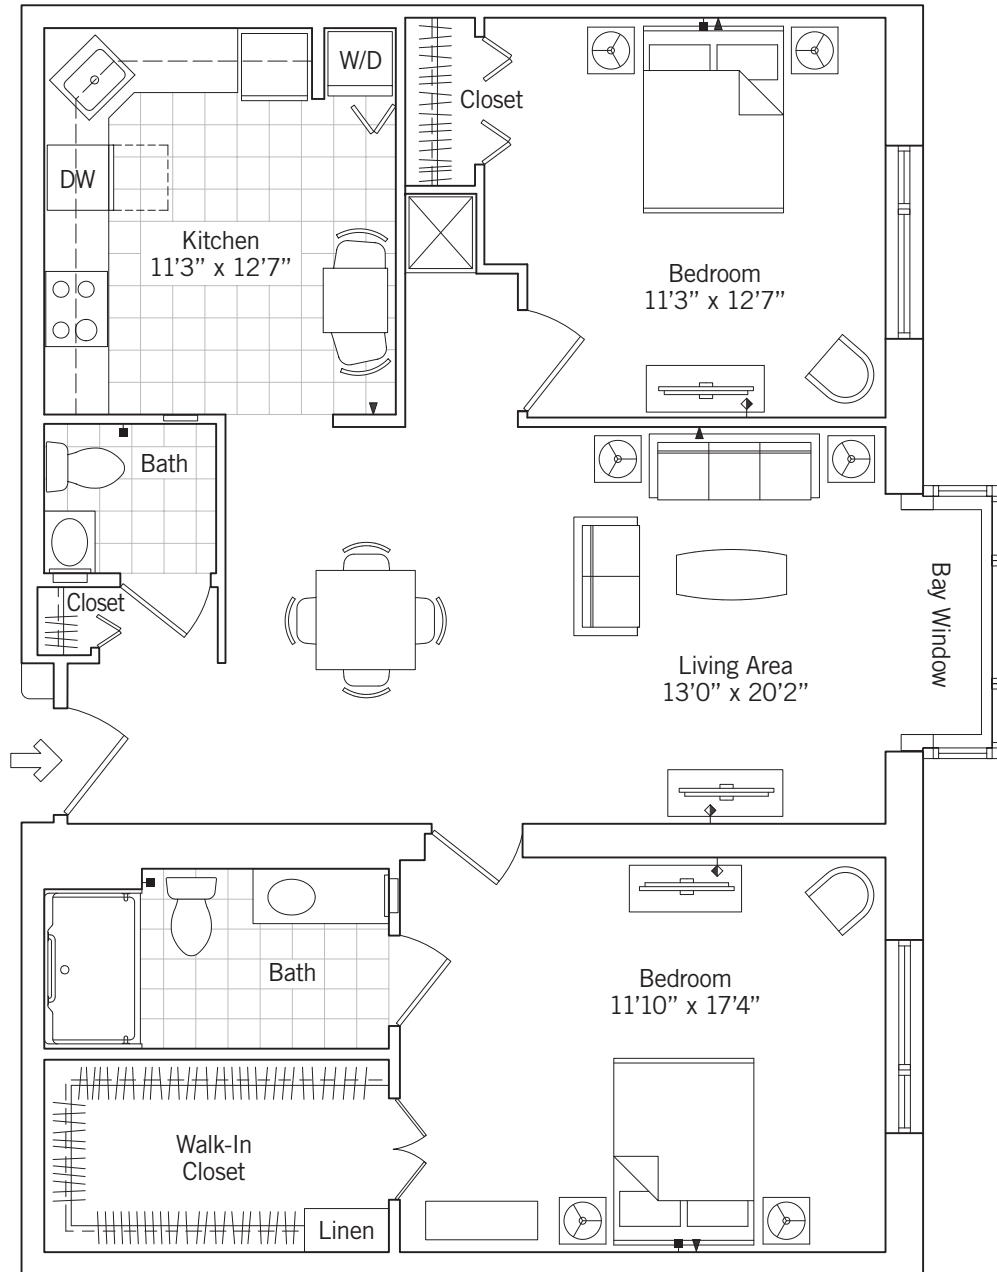

Assisted Living Apartment

The Georgetown, The Glen at Orchard Point

One Bedroom With Den, approx. 946 sq. ft.

KEY

- Emergency Call Alarms
- Cable Television Connections
- Telephone Connections

All Dimensions Are Approximate - NOT FOR CONSTRUCTION - For Information Only

Assisted Living Apartment

The Hastings, The Glen at Orchard Point

Two Bedroom, One and a Half Bath With Bay Window, approx. 1,070 sq. ft.

Riderwood

BY ERICKSON SENIOR LIVING®

KEY

- Emergency Call Alarms
- Cable Television Connections
- Telephone Connections

All Dimensions Are Approximate - NOT FOR CONSTRUCTION - For Information Only

Assisted Living Apartment

The Manchester, The Glen at Orchard Point

Deluxe Two Bedroom, Two Bath With Enclosed Balcony, approx. 1,354 sq. ft.