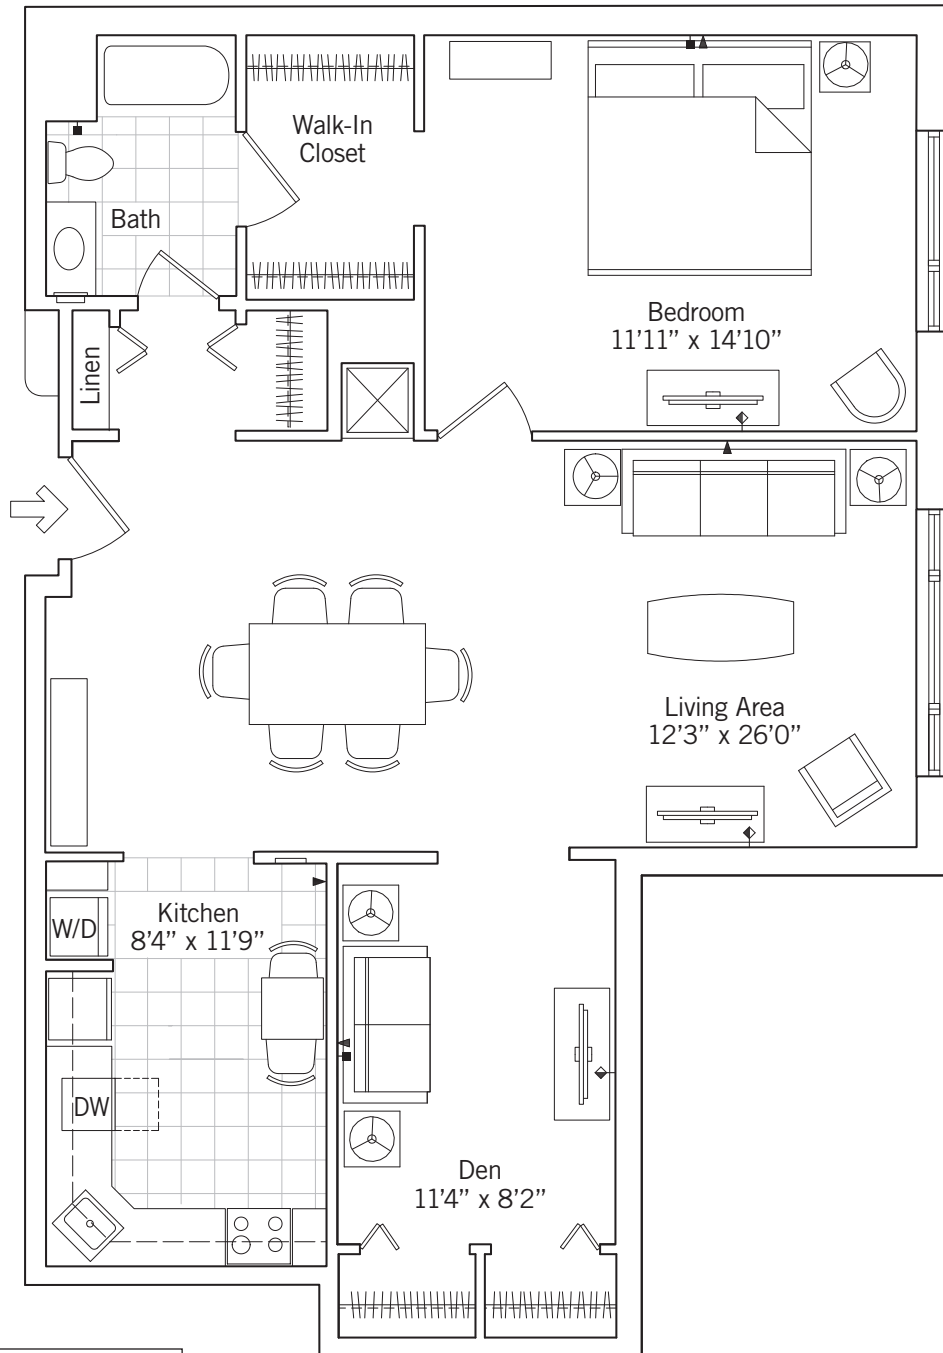

Assisted Living Apartment

The Georgetown, The Glen at Orchard Point

One Bedroom With Den, approx. 946 sq. ft.

KEY

- Emergency Call Alarms
- Cable Television Connections
- Telephone Connections

All Dimensions Are Approximate - NOT FOR CONSTRUCTION - For Information Only

Assisted Living Apartment

The Hastings, The Glen at Orchard Point

Two Bedroom, One and a Half Bath With Bay Window, approx. 1,070 sq. ft.

Riderwood

BY ERICKSON SENIOR LIVING®

KEY

- Emergency Call Alarms
- Cable Television Connections
- Telephone Connections

All Dimensions Are Approximate - NOT FOR CONSTRUCTION - For Information Only

Assisted Living Apartment

The Manchester, The Glen at Orchard Point

Deluxe Two Bedroom, Two Bath With Enclosed Balcony, approx. 1,354 sq. ft.