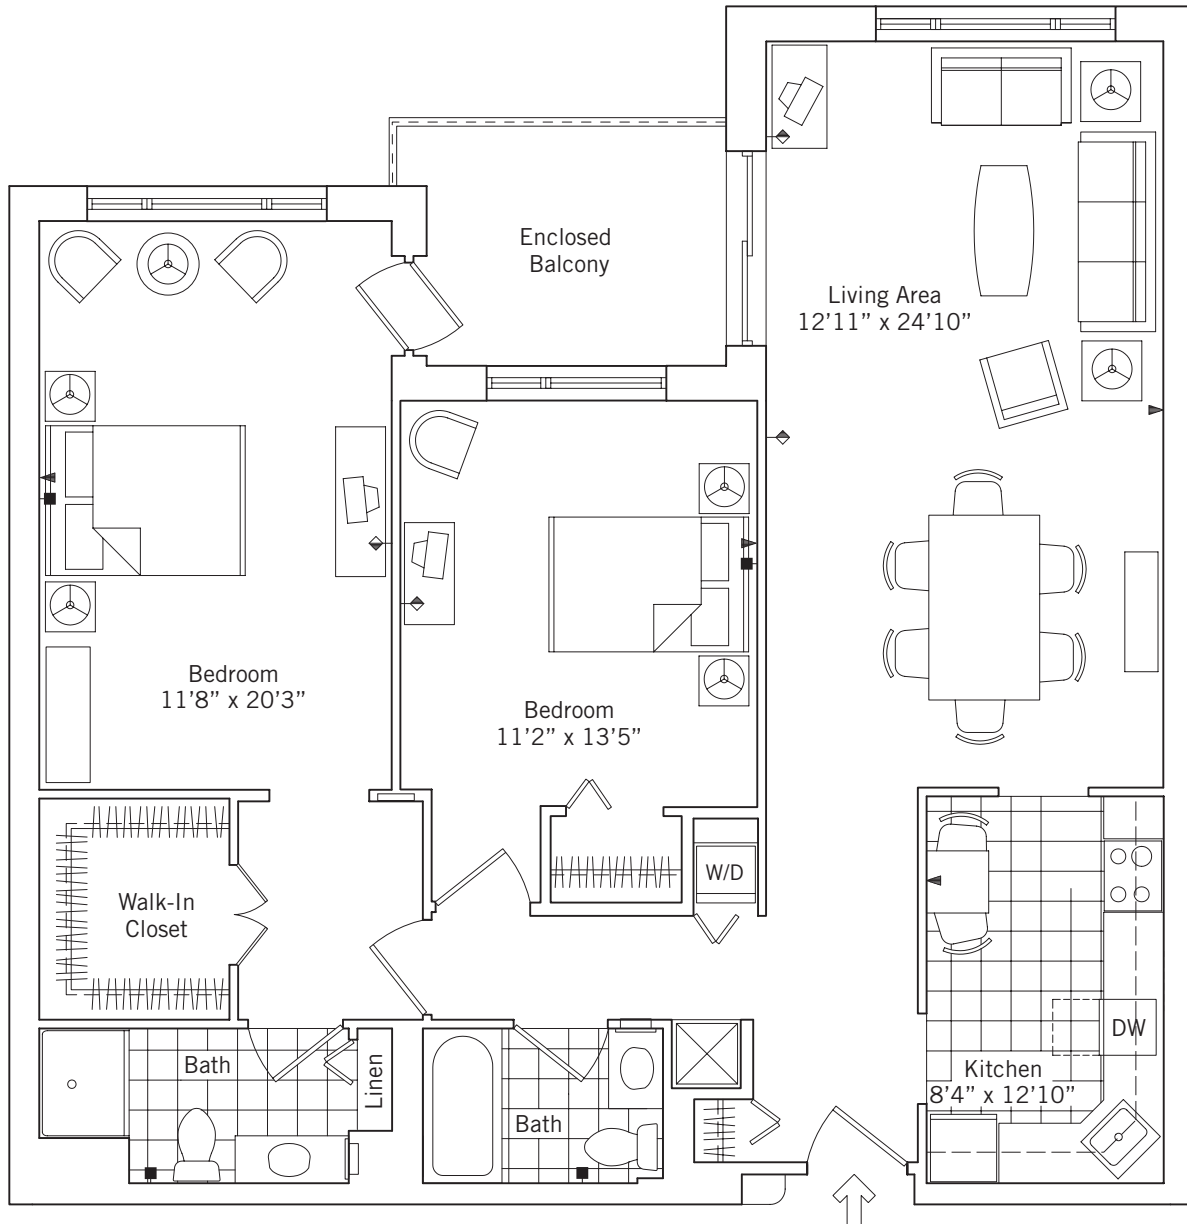

Assisted Living Apartment

The Manchester, The Glen at Orchard Point

Deluxe Two Bedroom, Two Bath With Enclosed Balcony, approx. 1,354 sq. ft.

Riderwood

BY ERICKSON SENIOR LIVING®

KEY

- Emergency Call Alarms
- Cable Television Connections
- Telephone Connections

All Dimensions Are Approximate - NOT FOR CONSTRUCTION - For Information Only