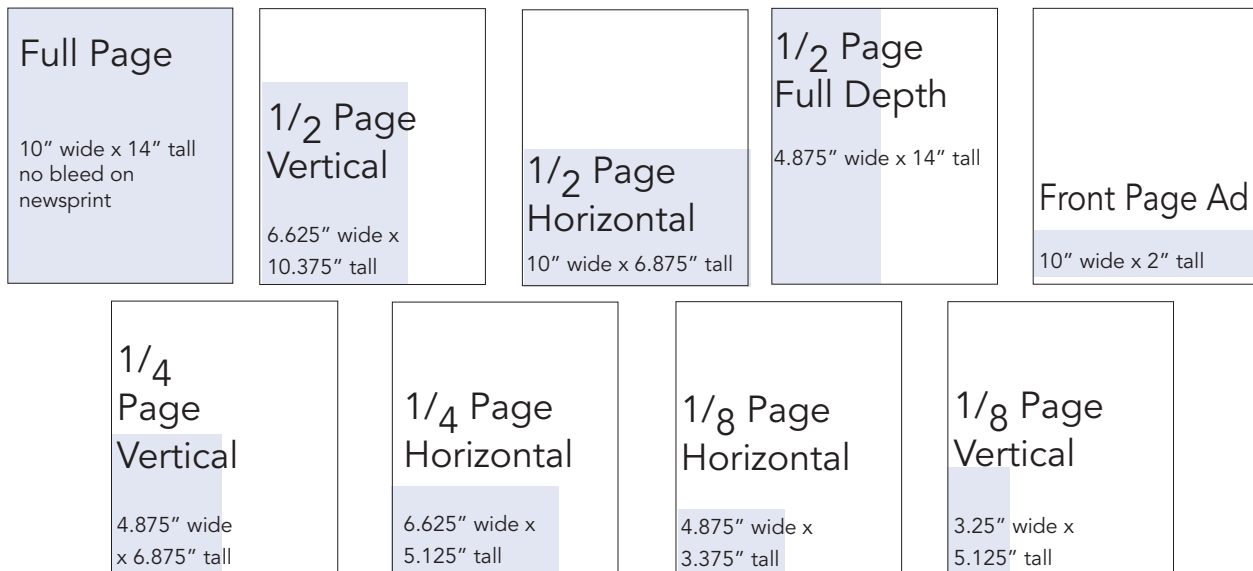

Chronicle

Duke Department Rate

Ad Size	Full Color	Spot Color	Black & White
Full Page	\$924	\$776.16	\$739.20
Half Page	\$462	\$394.60	\$369.60
Quarter Page	\$259.80	\$209.80	\$184.80
Eighth Page	\$167.40	\$117.40	\$92.40
Front Page	\$400		

Student Group Rate

Ad Size	Full Color	Spot Color	Black & White
Full Page	\$743.40	\$624.46	\$594.72
Half Page	\$372.36	\$322.36	\$297.36
Quarter Page	\$100	\$75	\$50

Specs

We accept PDF files from many programs or JPEGs, PDFs or EPS files from Photoshop. Fonts must be embedded. With Photoshop files, resolution must be at least 300 dpi. With images embedded in ads, we suggest a resolution of 200 dpi.