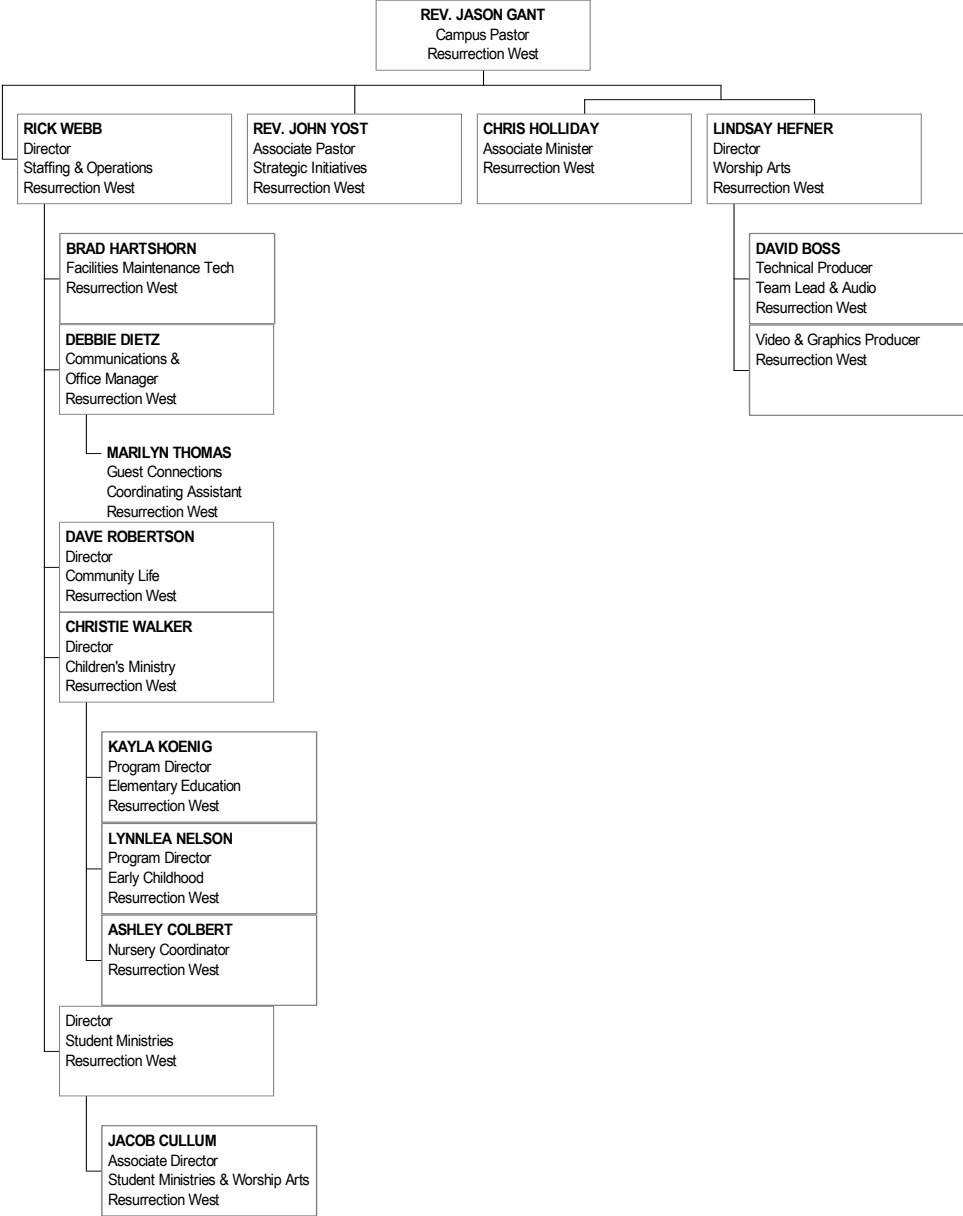

CHURCH OF THE RESURRECTION

REGIONAL CAMPUS RESURRECTION BLUE SPRINGS

REGIONAL CAMPUS RESURRECTION DOWNTOWN

REGIONAL CAMPUS RESURRECTION OVERLAND PARK

REGIONAL CAMPUS RESURRECTION WEST

SHARECHURCH, SPECIAL PROJECTS & DEVELOPMENT

CONGREGATIONAL CARE

WORSHIP

TECH ARTS

COMMUNICATIONS

DISCIPLESHIP MINISTRIES (1 OF 2)

DISCIPLESHIP MINISTRIES (2 OF 2)

MARCH 2020

MISSIONS MINISTRIES

GUEST CONNECTIONS MINISTRIES

CENTRAL RESOURCES (1 OF 2)

CENTRAL RESOURCES MINISTRIES (2 OF 2)