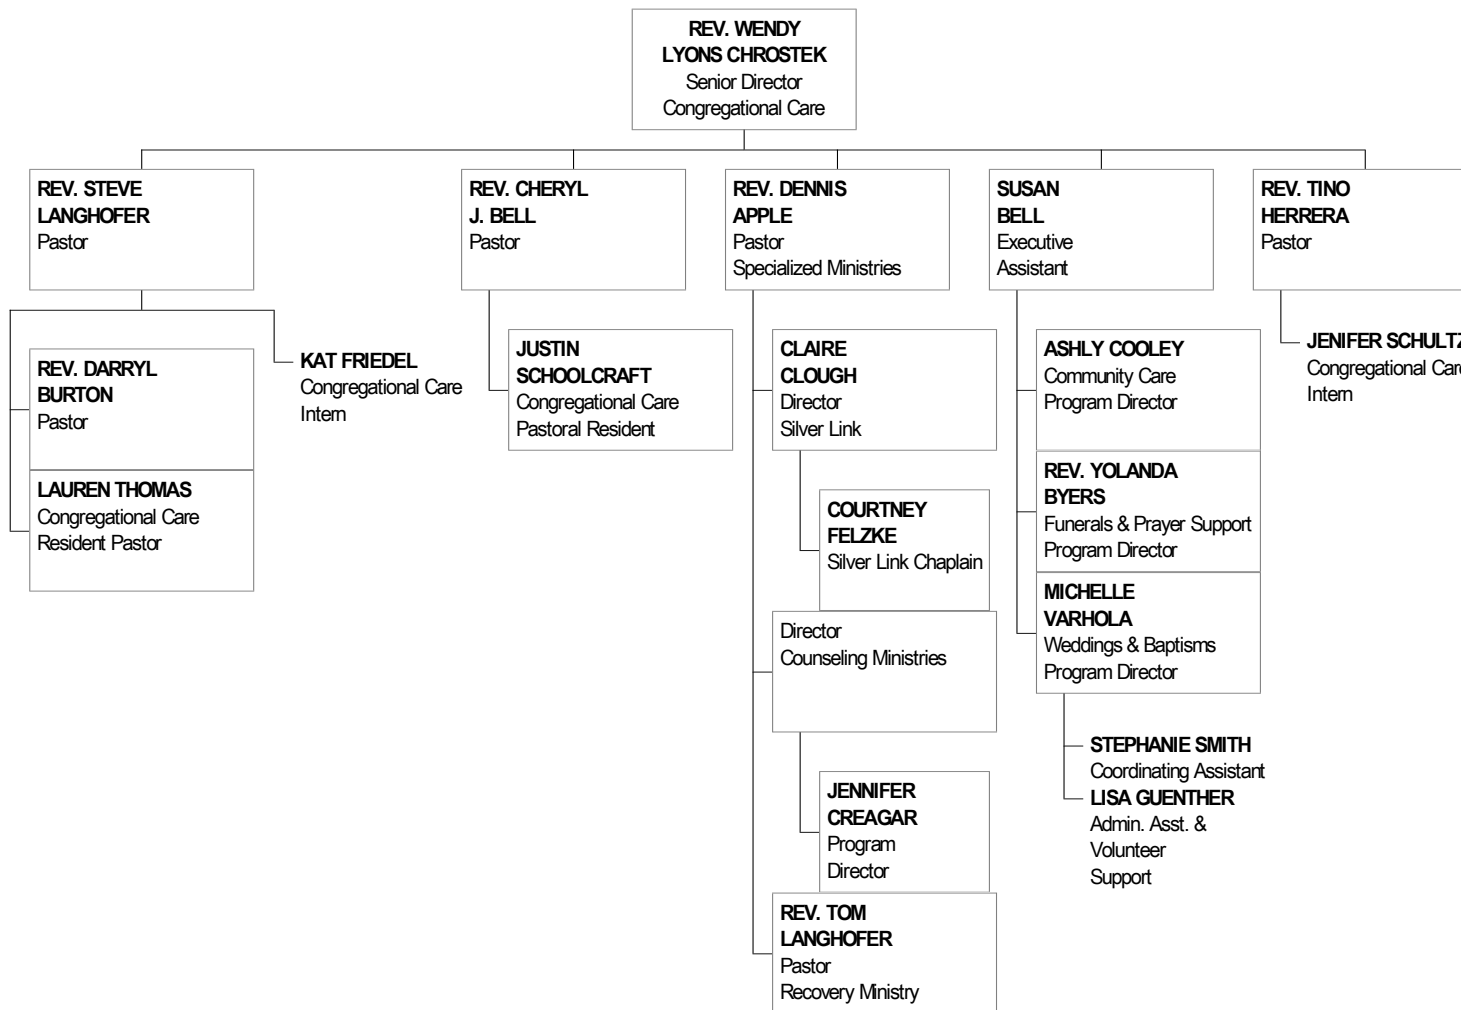

CHURCH OF THE RESURRECTION

REGIONAL CAMPUS RESURRECTION BLUE SPRINGS

REGIONAL CAMPUS RESURRECTION DOWNTOWN

REGIONAL CAMPUS RESURRECTION OVERLAND PARK

REGIONAL CAMPUS RESURRECTION WEST

SHARECHURCH, SPECIAL PROJECTS & DEVELOPMENT

CONGREGATIONAL CARE

WORSHIP

TECH ARTS

COMMUNICATIONS

DISCIPLESHIP MINISTRIES (1 OF 2)

DISCIPLESHIP MINISTRIES (2 OF 2)

MARCH 2020

MISSIONS MINISTRIES

GUEST CONNECTIONS MINISTRIES

CENTRAL RESOURCES (1 OF 2)

CENTRAL RESOURCES MINISTRIES (2 OF 2)