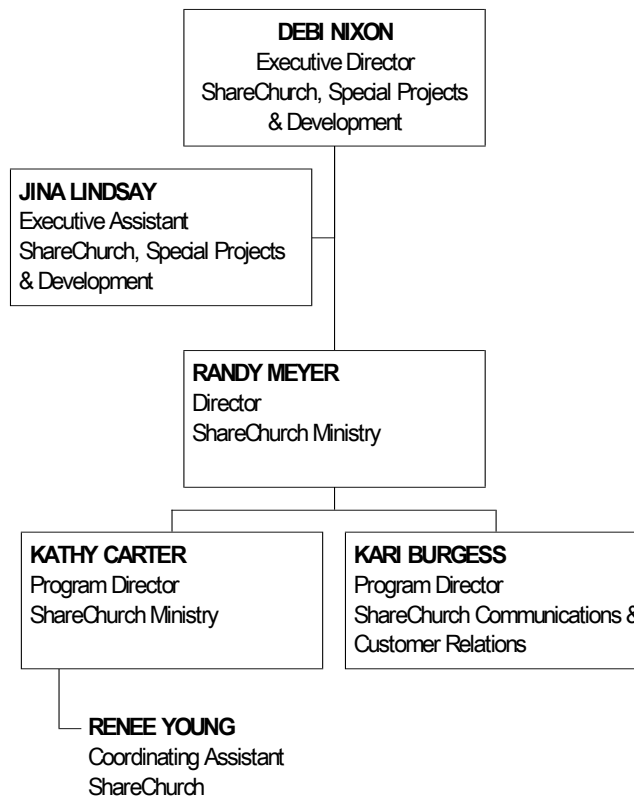

CHURCH OF THE RESURRECTION

REGIONAL CAMPUS RESURRECTION BLUE SPRINGS

REGIONAL CAMPUS RESURRECTION DOWNTOWN

REGIONAL CAMPUS RESURRECTION OVERLAND PARK

REGIONAL CAMPUS RESURRECTION WEST

SHARECHURCH, SPECIAL PROJECTS & DEVELOPMENT

CONGREGATIONAL CARE

WORSHIP

TECH ARTS

COMMUNICATIONS

DISCIPLESHIP MINISTRIES (1 OF 2)

DISCIPLESHIP MINISTRIES (2 OF 2)

MARCH 2020

MISSIONS MINISTRIES