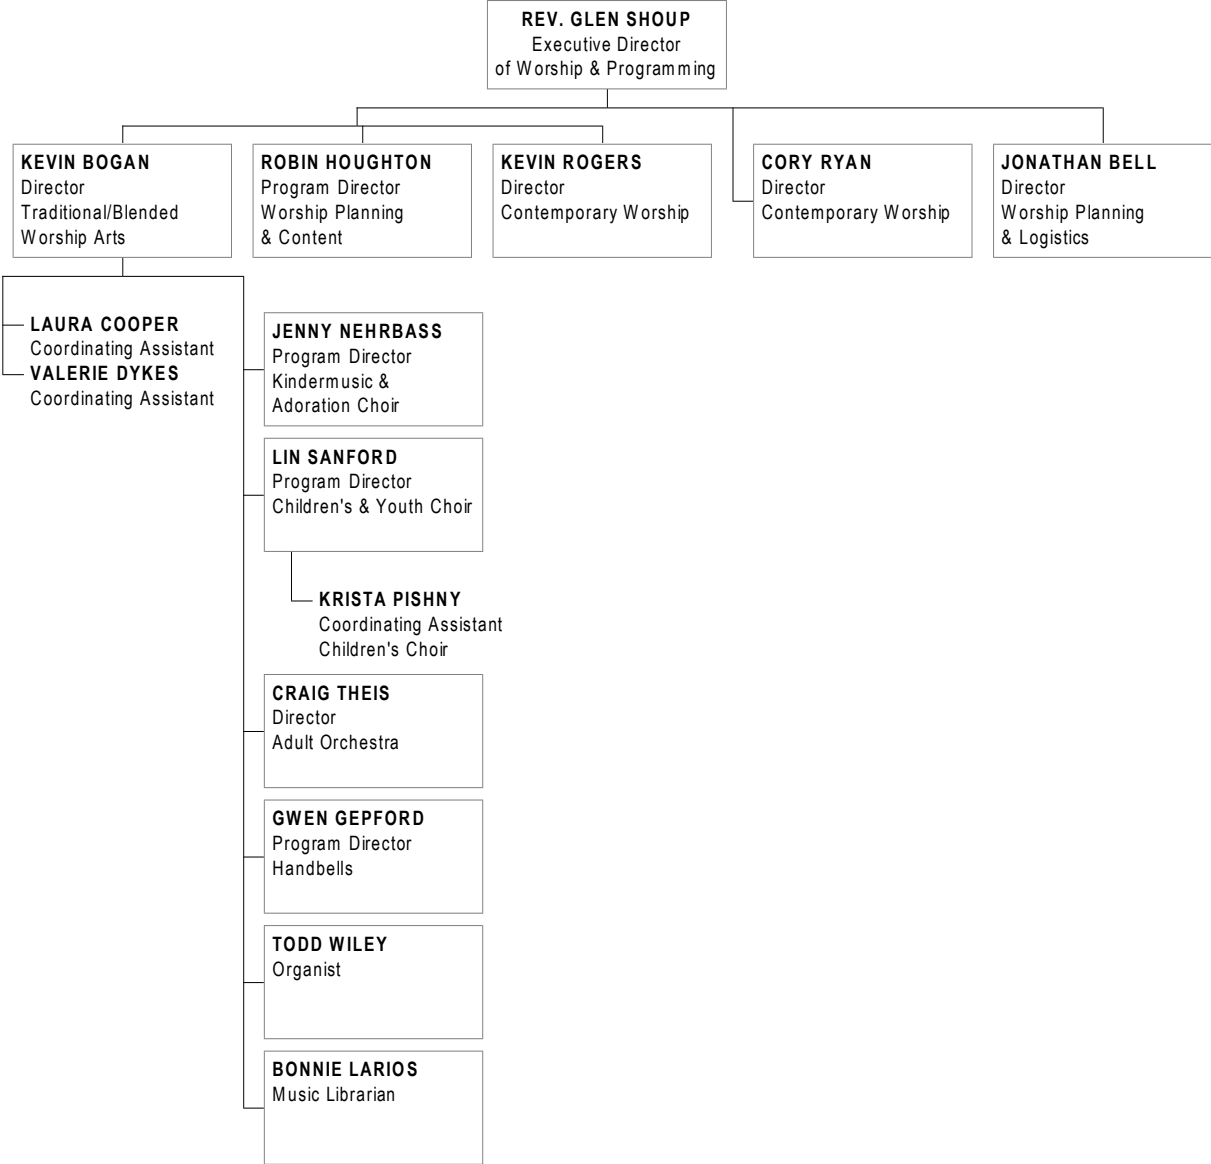

CHURCH OF THE RESURRECTION

REGIONAL CAMPUS RESURRECTION BLUE SPRINGS

REGIONAL CAMPUS RESURRECTION DOWNTOWN

REGIONAL CAMPUS RESURRECTION OVERLAND PARK

REGIONAL CAMPUS RESURRECTION WEST

SHARECHURCH, SPECIAL PROJECTS & DEVELOPMENT

CONGREGATIONAL CARE

WORSHIP

TECH ARTS

COMMUNICATIONS

DISCIPLESHIP MINISTRIES (1 OF 2)

DISCIPLESHIP MINISTRIES (2 OF 2)

MARCH 2020

MISSIONS MINISTRIES

GUEST CONNECTIONS MINISTRIES

CENTRAL RESOURCES (1 OF 2)

CENTRAL RESOURCES MINISTRIES (2 OF 2)