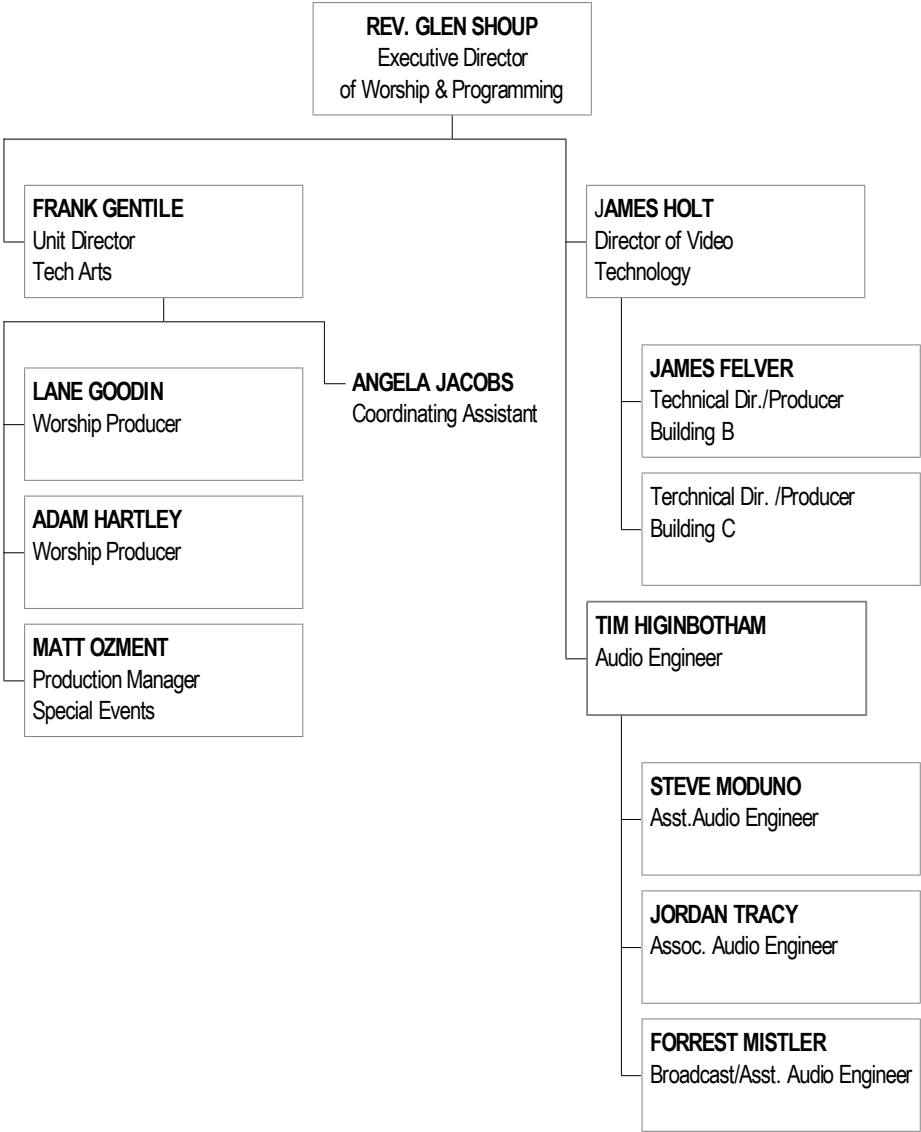

CHURCH OF THE RESURRECTION

REGIONAL CAMPUS RESURRECTION BLUE SPRINGS

REGIONAL CAMPUS RESURRECTION DOWNTOWN

REGIONAL CAMPUS RESURRECTION OVERLAND PARK

REGIONAL CAMPUS RESURRECTION WEST

SHARECHURCH, SPECIAL PROJECTS & DEVELOPMENT

CONGREGATIONAL CARE

WORSHIP

TECH ARTS

COMMUNICATIONS

DISCIPLESHIP MINISTRIES (1 OF 2)

DISCIPLESHIP MINISTRIES (2 OF 2)

MARCH 2020

MISSIONS MINISTRIES

GUEST CONNECTIONS MINISTRIES

CENTRAL RESOURCES (1 OF 2)

CENTRAL RESOURCES MINISTRIES (2 OF 2)