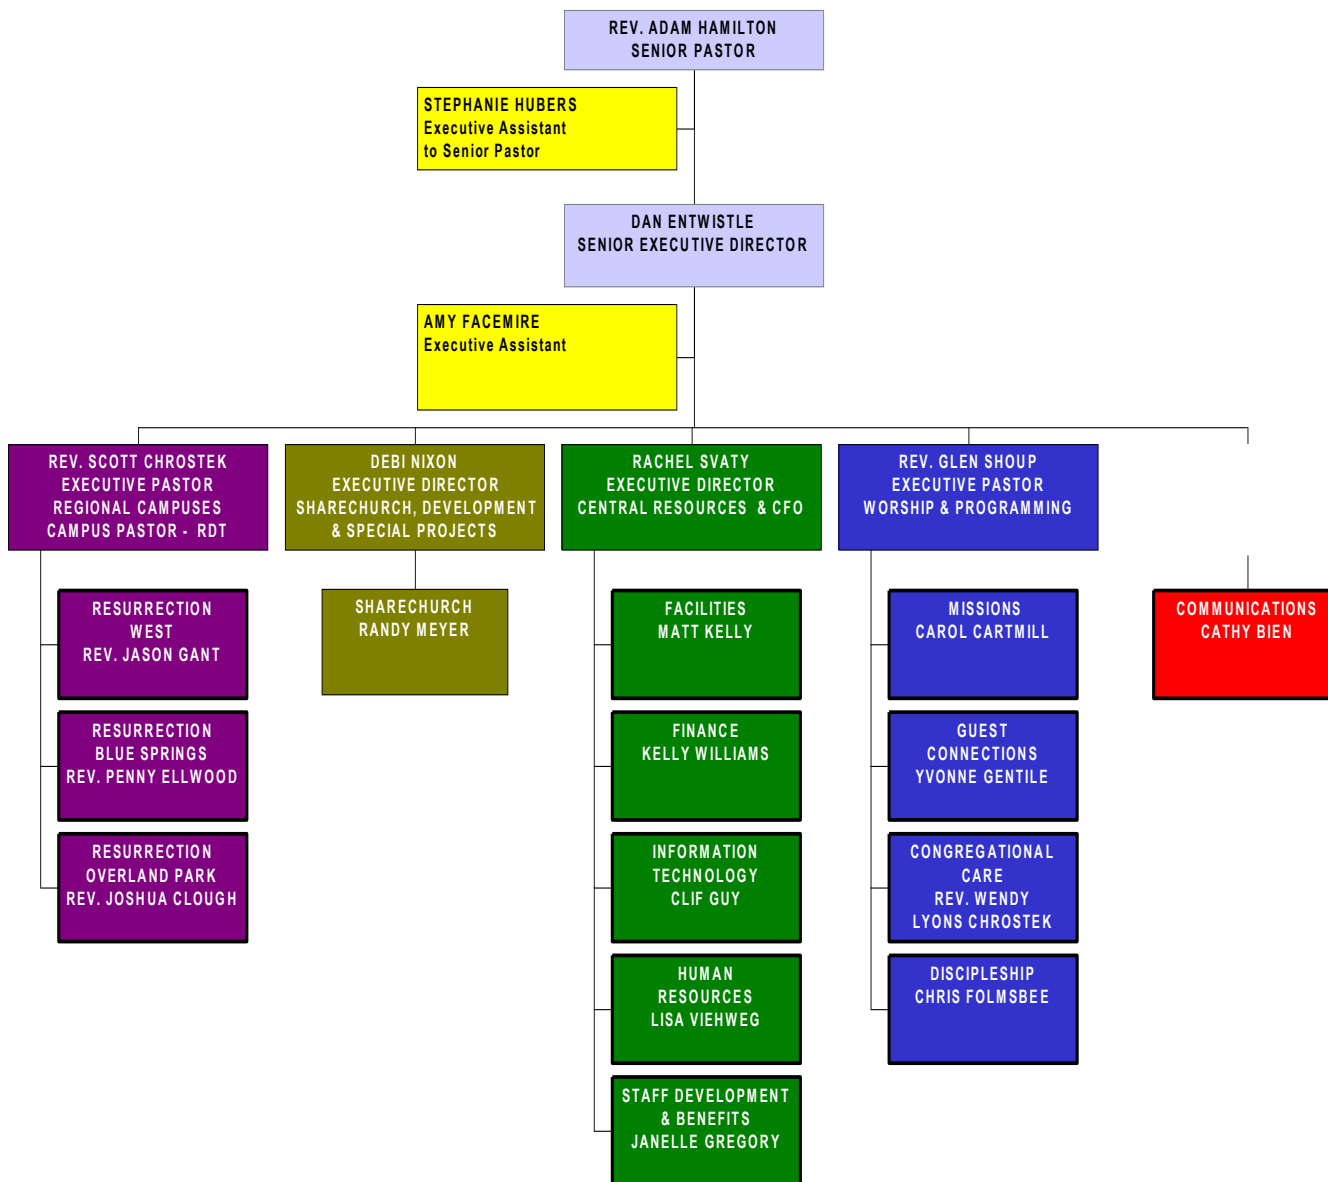

CHURCH OF THE RESURRECTION

REGIONAL CAMPUS RESURRECTION BLUE SPRINGS

REGIONAL CAMPUS RESURRECTION DOWNTOWN

REGIONAL CAMPUS RESURRECTION OVERLAND PARK

REGIONAL CAMPUS RESURRECTION WEST

SHARECHURCH, SPECIAL PROJECTS & DEVELOPMENT

CONGREGATIONAL CARE

WORSHIP

TECH ARTS

COMMUNICATIONS

DISCIPLESHIP MINISTRIES (1 OF 2)

DISCIPLESHIP MINISTRIES (2 OF 2)

MARCH 2020

MISSIONS MINISTRIES

GUEST CONNECTIONS MINISTRIES

CENTRAL RESOURCES (1 OF 2)

CENTRAL RESOURCES MINISTRIES (2 OF 2)