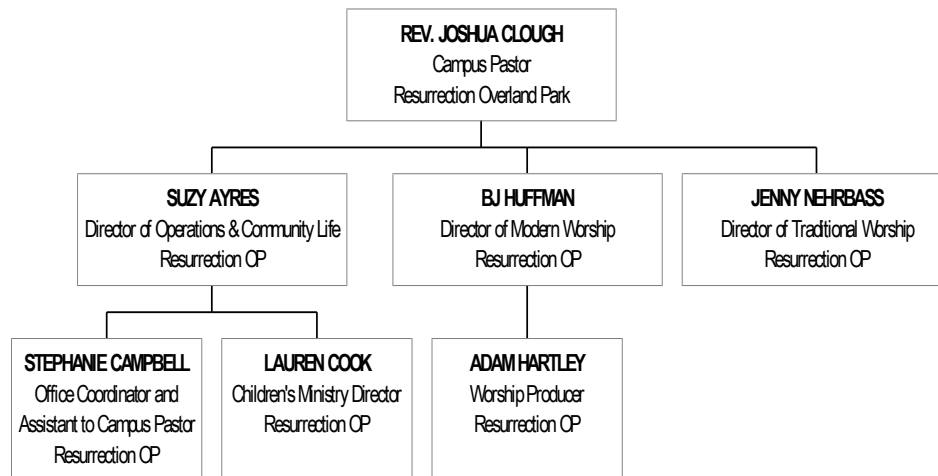

CHURCH OF THE RESURRECTION

REGIONAL CAMPUS RESURRECTION BLUE SPRINGS

REGIONAL CAMPUS RESURRECTION DOWNTOWN

REGIONAL CAMPUS RESURRECTION OVERLAND PARK

REGIONAL CAMPUS RESURRECTION WEST

SHARECHURCH, SPECIAL PROJECTS & DEVELOPMENT

CONGREGATIONAL CARE

WORSHIP

TECH ARTS

COMMUNICATIONS

DISCIPLESHIP MINISTRIES (1 OF 2)

DISCIPLESHIP MINISTRIES (2 OF 2)

MARCH 2020

MISSIONS MINISTRIES

GUEST CONNECTIONS MINISTRIES

CENTRAL RESOURCES (1 OF 2)

CENTRAL RESOURCES MINISTRIES (2 OF 2)