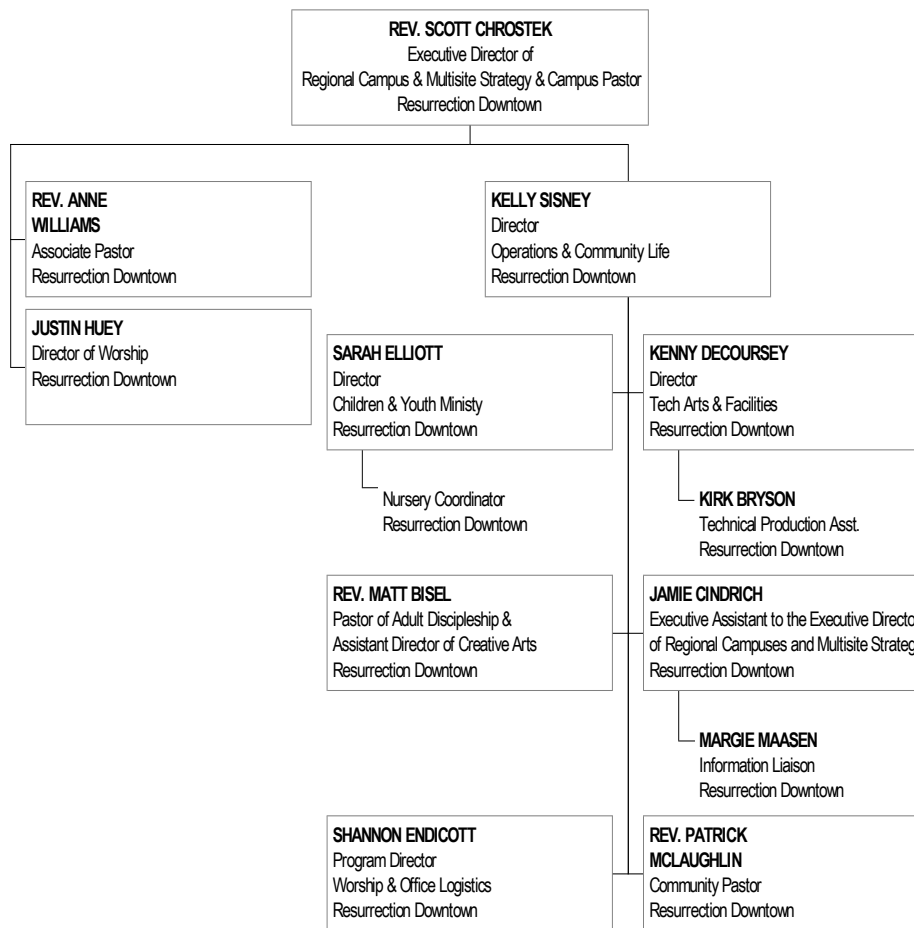

CHURCH OF THE RESURRECTION

REGIONAL CAMPUS RESURRECTION BLUE SPRINGS

REGIONAL CAMPUS RESURRECTION DOWNTOWN

REGIONAL CAMPUS RESURRECTION OVERLAND PARK

REGIONAL CAMPUS RESURRECTION WEST

SHARECHURCH, SPECIAL PROJECTS & DEVELOPMENT

CONGREGATIONAL CARE

WORSHIP

TECH ARTS

COMMUNICATIONS

DISCIPLESHIP MINISTRIES (1 OF 2)

DISCIPLESHIP MINISTRIES (2 OF 2)

MARCH 2020

MISSIONS MINISTRIES

GUEST CONNECTIONS MINISTRIES

CENTRAL RESOURCES (1 OF 2)

CENTRAL RESOURCES MINISTRIES (2 OF 2)