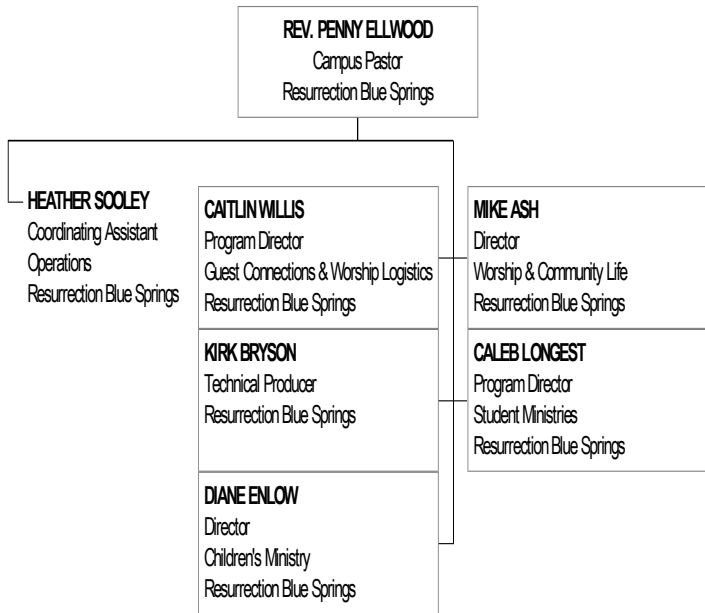

CHURCH OF THE RESURRECTION

REGIONAL CAMPUS RESURRECTION BLUE SPRINGS

REGIONAL CAMPUS RESURRECTION DOWNTOWN

REGIONAL CAMPUS RESURRECTION OVERLAND PARK

REGIONAL CAMPUS RESURRECTION WEST

SHARECHURCH, SPECIAL PROJECTS & DEVELOPMENT

CONGREGATIONAL CARE

WORSHIP

TECH ARTS

COMMUNICATIONS

DISCIPLESHIP MINISTRIES (1 OF 2)

DISCIPLESHIP MINISTRIES (2 OF 2)

MARCH 2020

MISSIONS MINISTRIES

GUEST CONNECTIONS MINISTRIES

CENTRAL RESOURCES (1 OF 2)

CENTRAL RESOURCES MINISTRIES (2 OF 2)