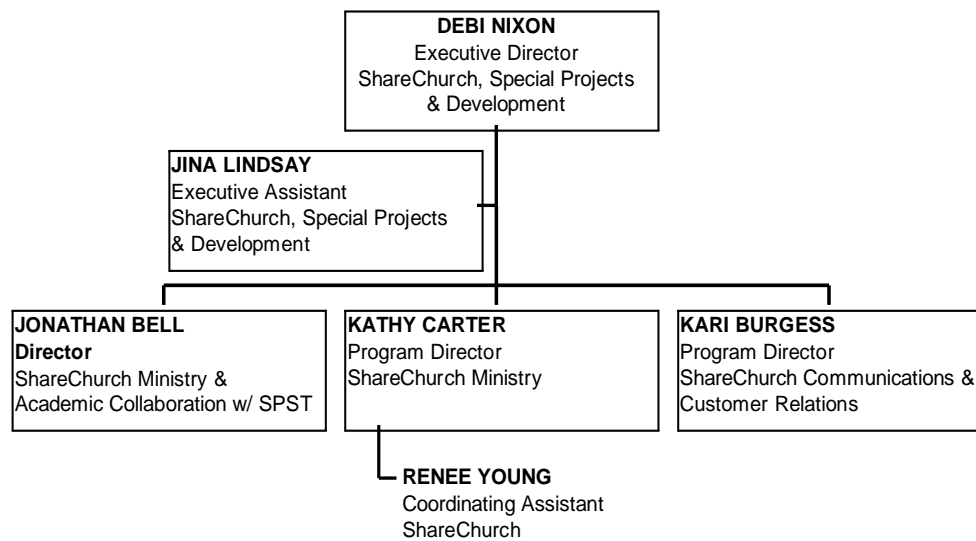

CHURCH OF THE RESURRECTION

REGIONAL CAMPUS RESURRECTION BLUE SPRINGS

REGIONAL CAMPUS RESURRECTION WEST

REGIONAL CAMPUS RESURRECTION DOWNTOWN

January 2019

SHARECHURCH, SPECIAL PROJECTS & DEVELOPMENT

CONGREGATIONAL CARE

WORSHIP AND TECH ARTS

COMMUNICATIONS

DISCIPLESHIP MINISTRIES (1 OF 2)

DISCIPLESHIP MINISTRIES (2 OF 2)

MISSIONS MINISTRIES

GUEST CONNECTIONS MINISTRIES

CENTRAL RESOURCES (1 OF 2)

CENTRAL RESOURCES MINISTRIES (2 OF 2)