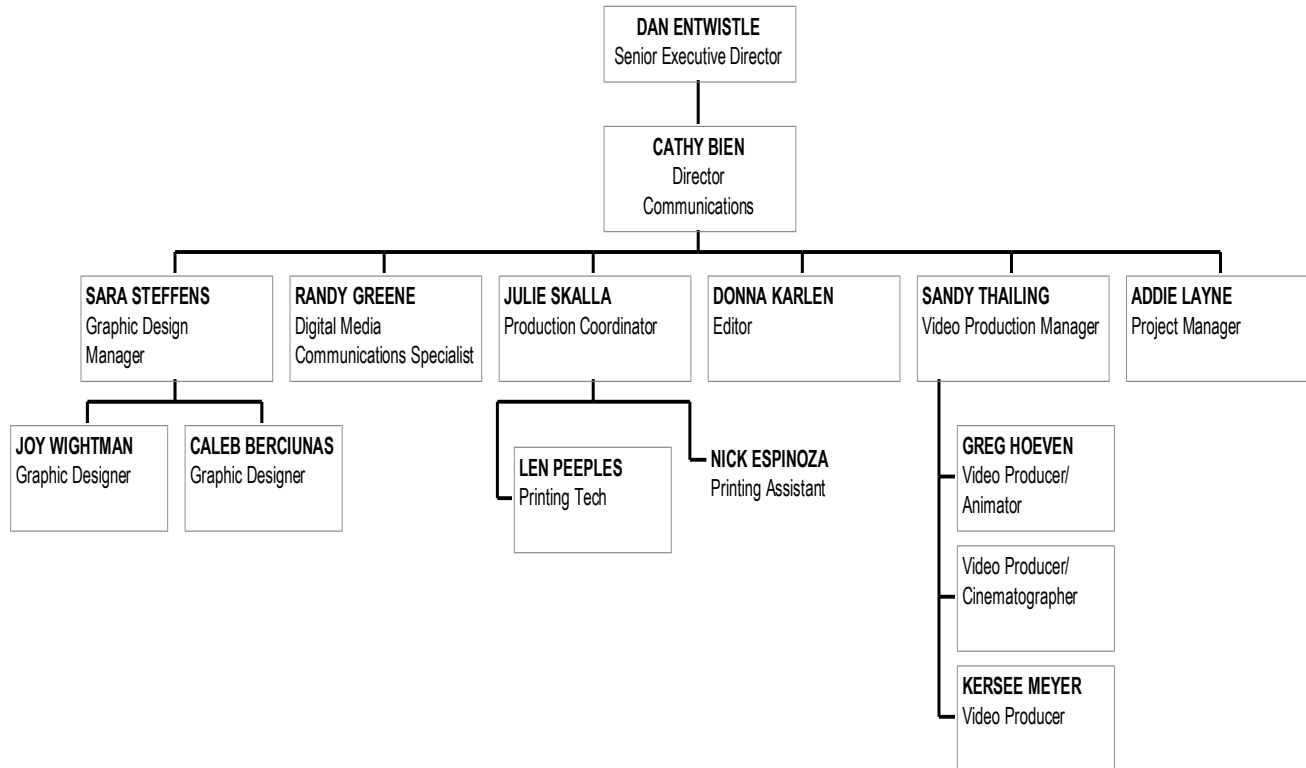

CHURCH OF THE RESURRECTION

REGIONAL CAMPUS RESURRECTION BLUE SPRINGS

REGIONAL CAMPUS RESURRECTION WEST

REGIONAL CAMPUS RESURRECTION DOWNTOWN

January 2019

SHARECHURCH, SPECIAL PROJECTS & DEVELOPMENT

CONGREGATIONAL CARE

WORSHIP AND TECH ARTS

COMMUNICATIONS

DISCIPLESHIP MINISTRIES (1 OF 2)

DISCIPLESHIP MINISTRIES (2 OF 2)

MISSIONS MINISTRIES

GUEST CONNECTIONS MINISTRIES

CENTRAL RESOURCES (1 OF 2)

CENTRAL RESOURCES MINISTRIES (2 OF 2)