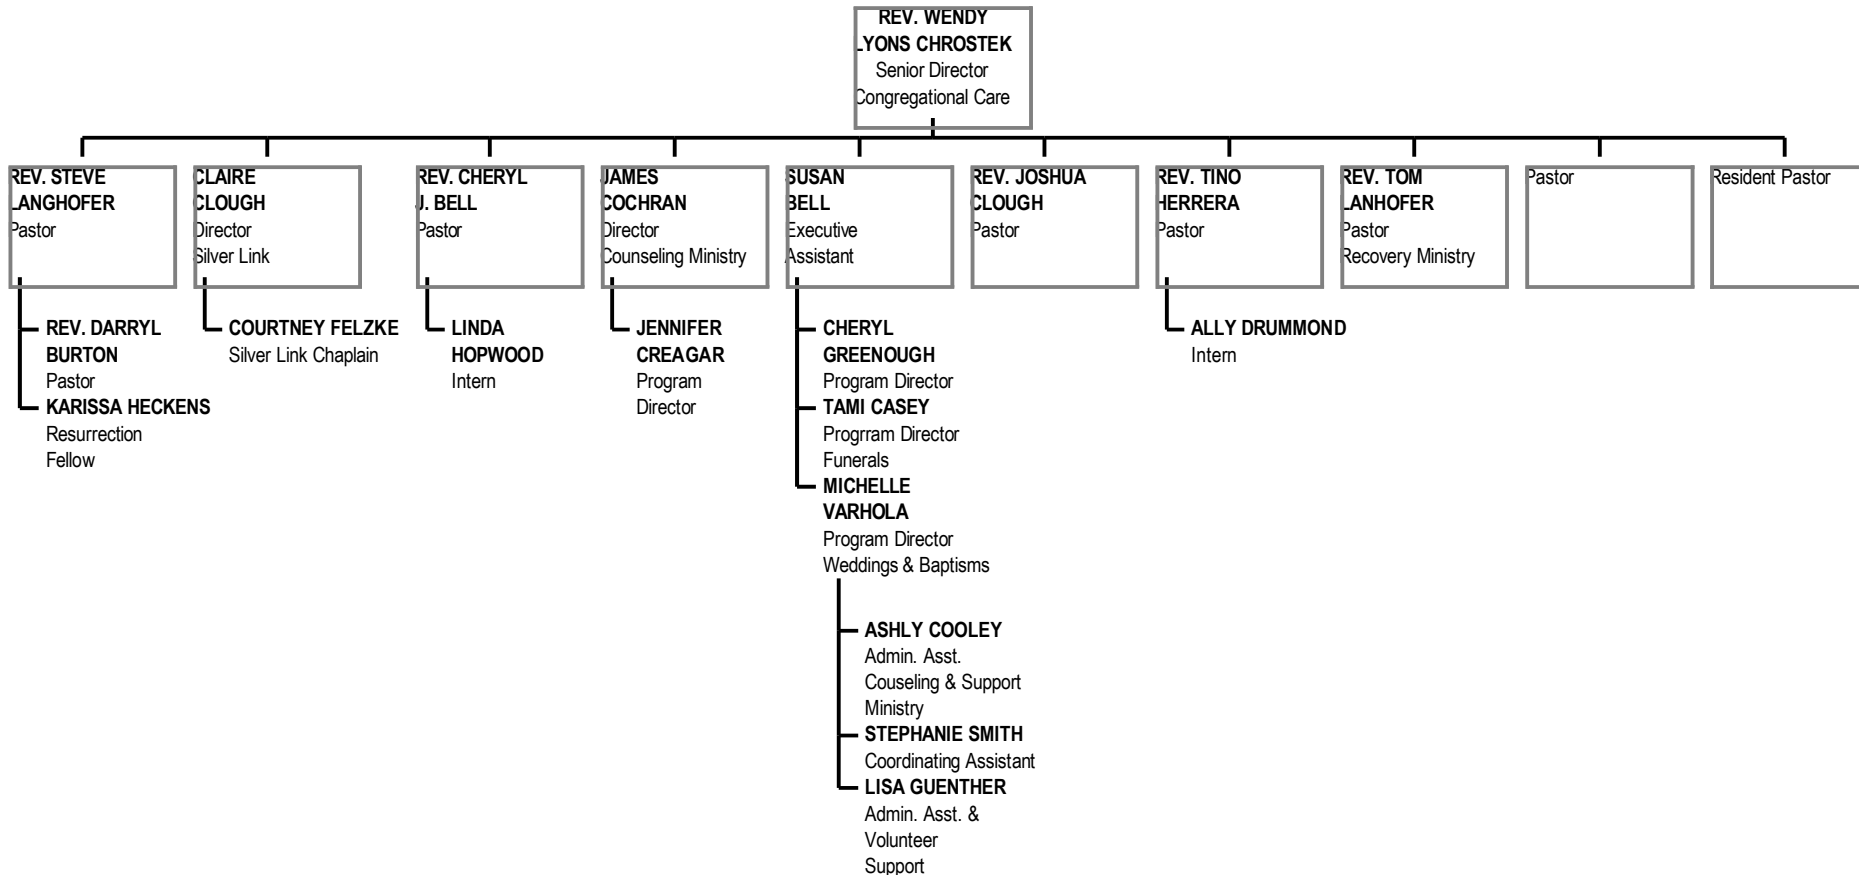

CHURCH OF THE RESURRECTION

REGIONAL CAMPUS RESURRECTION BLUE SPRINGS

REGIONAL CAMPUS RESURRECTION WEST

REGIONAL CAMPUS RESURRECTION DOWNTOWN

January 2019

SHARECHURCH, SPECIAL PROJECTS & DEVELOPMENT

CONGREGATIONAL CARE

WORSHIP AND TECH ARTS

COMMUNICATIONS

DISCIPLESHIP MINISTRIES (1 OF 2)

DISCIPLESHIP MINISTRIES (2 OF 2)

MISSIONS MINISTRIES

GUEST CONNECTIONS MINISTRIES

CENTRAL RESOURCES (1 OF 2)

CENTRAL RESOURCES MINISTRIES (2 OF 2)