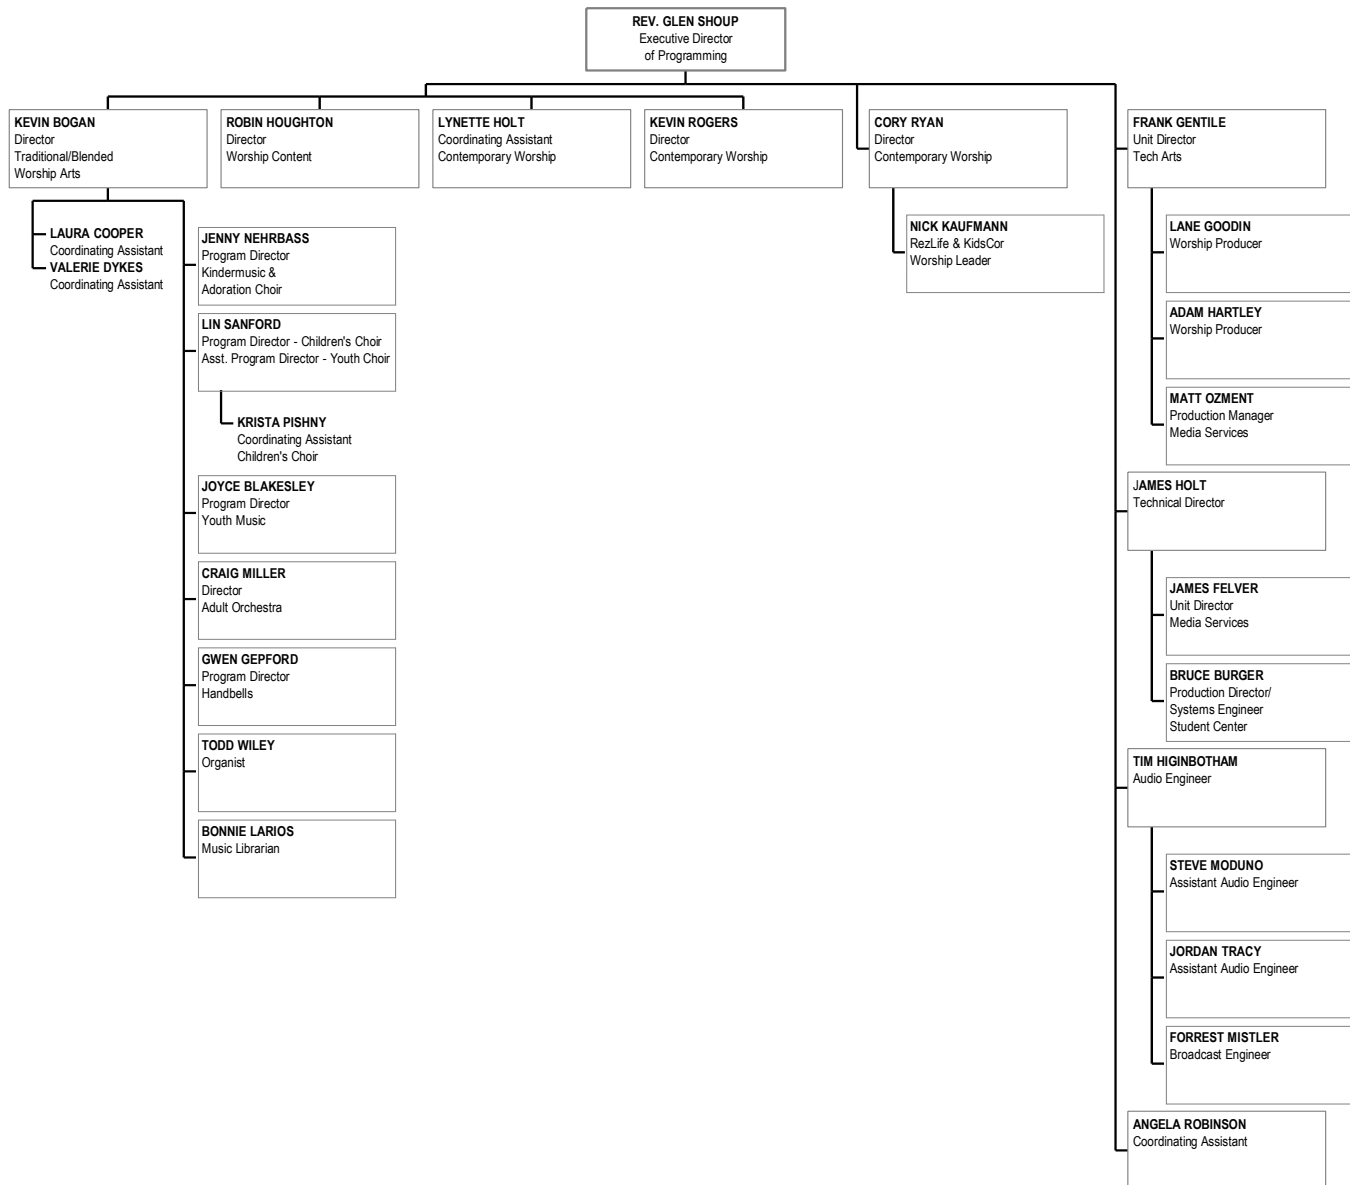

CHURCH OF THE RESURRECTION

REGIONAL CAMPUS RESURRECTION BLUE SPRINGS

REGIONAL CAMPUS RESURRECTION WEST

REGIONAL CAMPUS RESURRECTION DOWNTOWN

January 2019

SHARECHURCH, SPECIAL PROJECTS & DEVELOPMENT

CONGREGATIONAL CARE

WORSHIP AND TECH ARTS

COMMUNICATIONS

DISCIPLESHIP MINISTRIES (1 OF 2)

DISCIPLESHIP MINISTRIES (2 OF 2)

MISSIONS MINISTRIES

GUEST CONNECTIONS MINISTRIES

CENTRAL RESOURCES (1 OF 2)

CENTRAL RESOURCES MINISTRIES (2 OF 2)