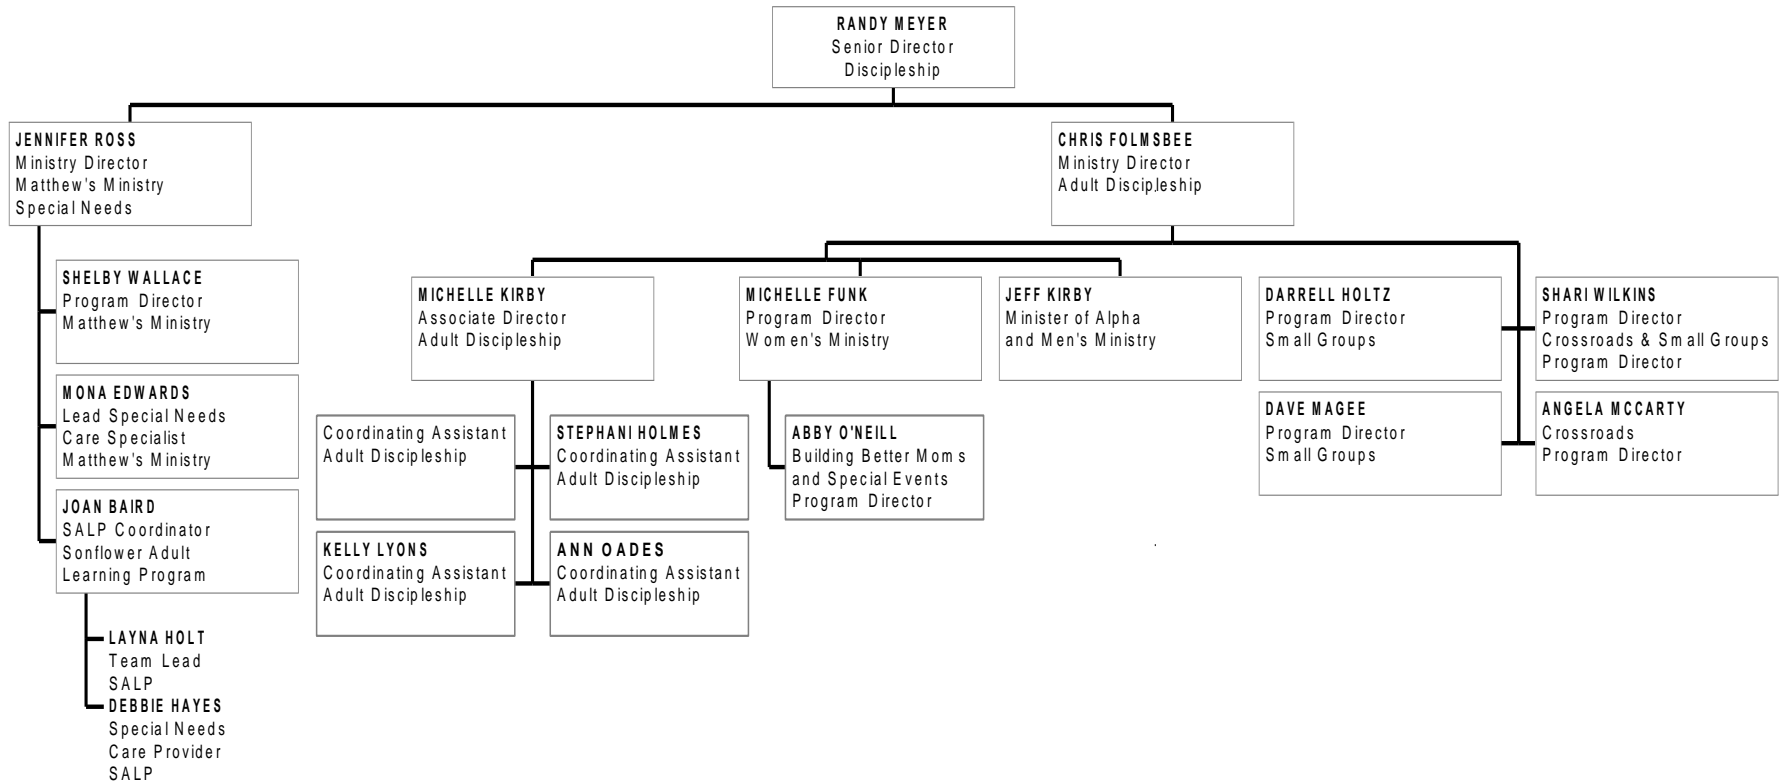

CHURCH OF THE RESURRECTION

REGIONAL CAMPUS RESURRECTION BLUE SPRINGS

REGIONAL CAMPUS RESURRECTION WEST

REGIONAL CAMPUS RESURRECTION DOWNTOWN

January 2019

SHARECHURCH, SPECIAL PROJECTS & DEVELOPMENT

CONGREGATIONAL CARE

WORSHIP AND TECH ARTS

COMMUNICATIONS

DISCIPLESHIP MINISTRIES (1 OF 2)

DISCIPLESHIP MINISTRIES (2 OF 2)

MISSIONS MINISTRIES

GUEST CONNECTIONS MINISTRIES

CENTRAL RESOURCES (1 OF 2)

CENTRAL RESOURCES MINISTRIES (2 OF 2)