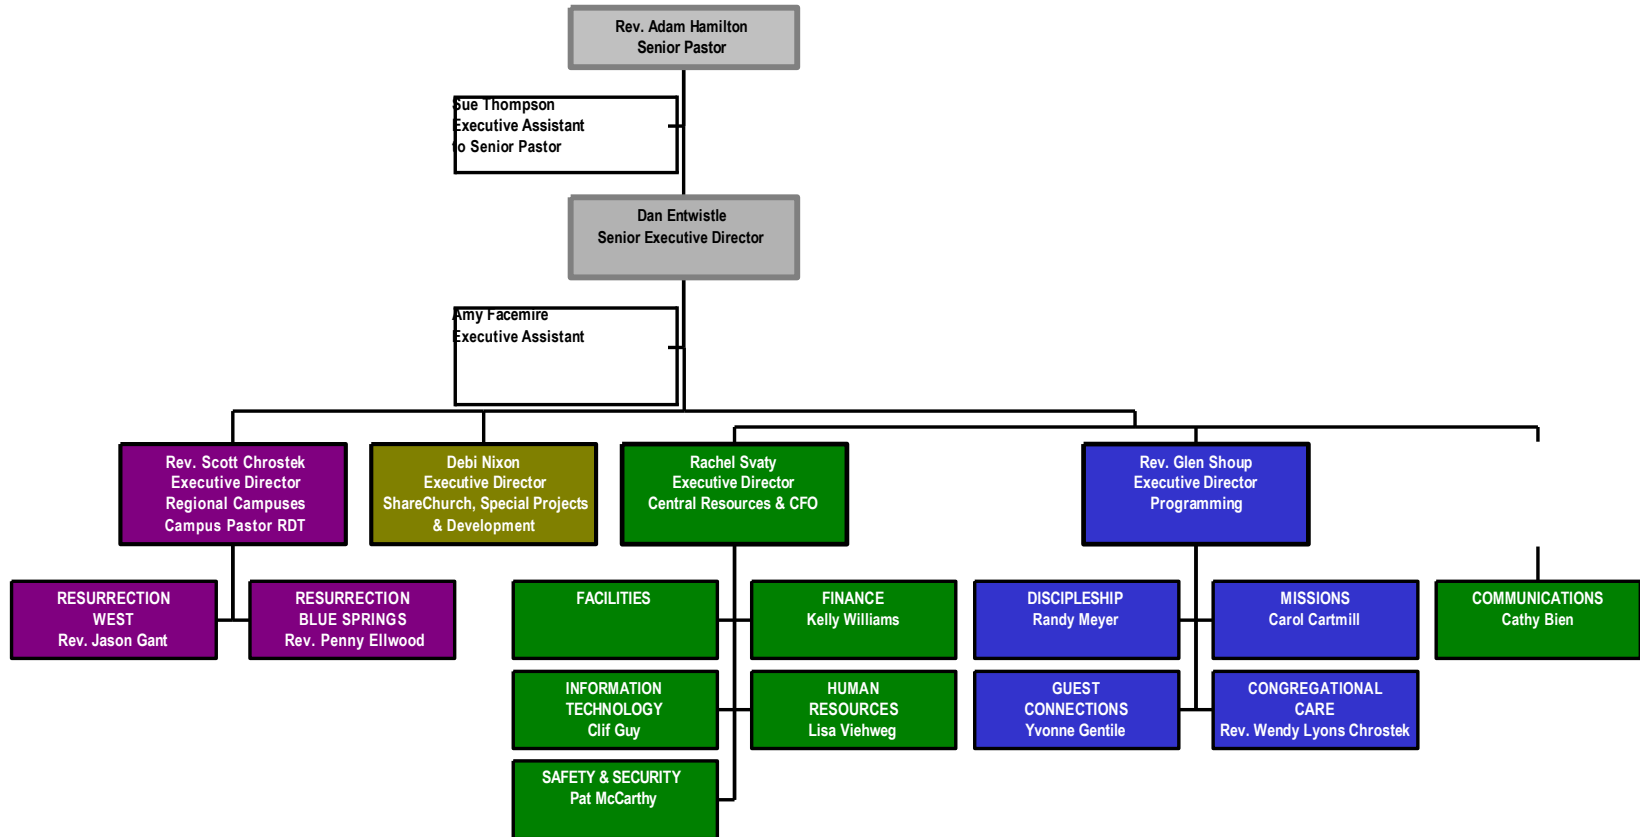

CHURCH OF THE RESURRECTION

REGIONAL CAMPUS RESURRECTION BLUE SPRINGS

REGIONAL CAMPUS RESURRECTION WEST

REGIONAL CAMPUS RESURRECTION DOWNTOWN

January 2019

SHARECHURCH, SPECIAL PROJECTS & DEVELOPMENT

CONGREGATIONAL CARE

WORSHIP AND TECH ARTS

COMMUNICATIONS

DISCIPLESHIP MINISTRIES (1 OF 2)

DISCIPLESHIP MINISTRIES (2 OF 2)

MISSIONS MINISTRIES

GUEST CONNECTIONS MINISTRIES

CENTRAL RESOURCES (1 OF 2)

CENTRAL RESOURCES MINISTRIES (2 OF 2)