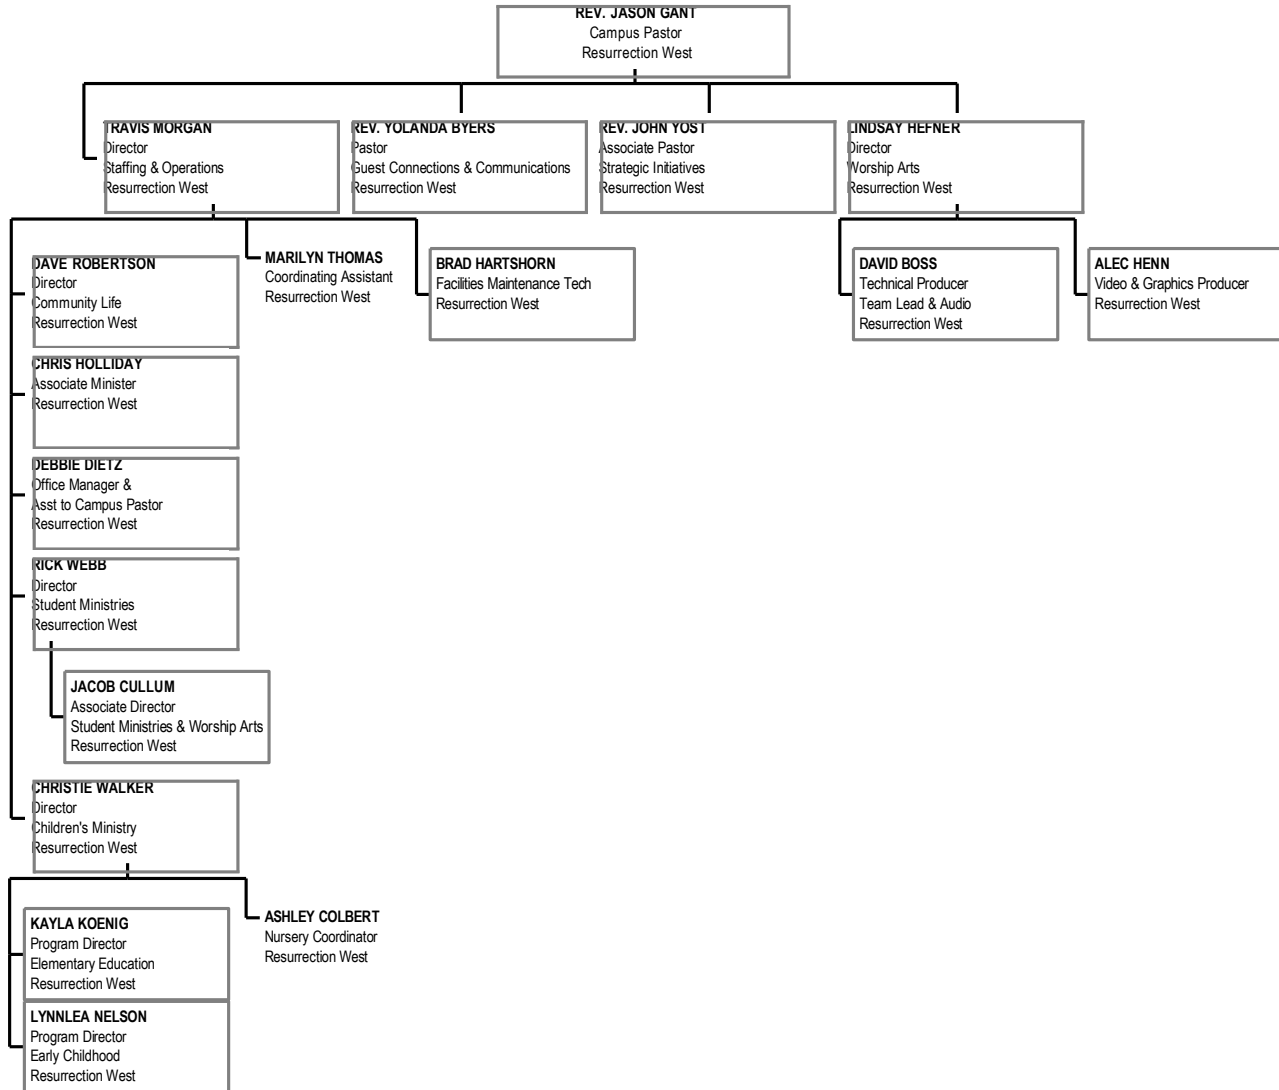

CHURCH OF THE RESURRECTION

REGIONAL CAMPUS RESURRECTION BLUE SPRINGS

REGIONAL CAMPUS RESURRECTION WEST

REGIONAL CAMPUS RESURRECTION DOWNTOWN

January 2019

SHARECHURCH, SPECIAL PROJECTS & DEVELOPMENT

CONGREGATIONAL CARE

WORSHIP AND TECH ARTS

COMMUNICATIONS

DISCIPLESHIP MINISTRIES (1 OF 2)

DISCIPLESHIP MINISTRIES (2 OF 2)

MISSIONS MINISTRIES

GUEST CONNECTIONS MINISTRIES

CENTRAL RESOURCES (1 OF 2)

CENTRAL RESOURCES MINISTRIES (2 OF 2)