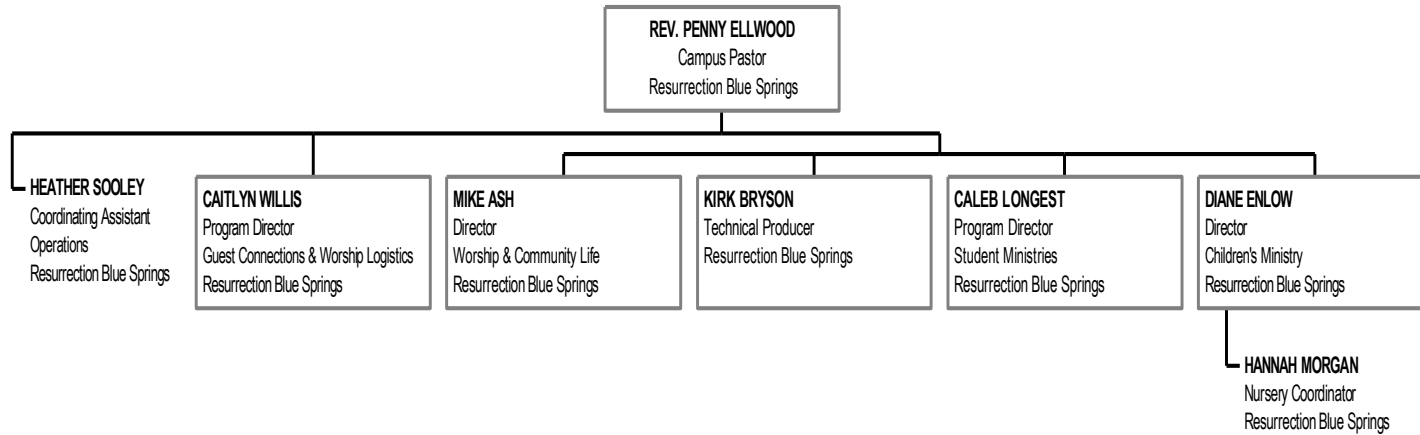

CHURCH OF THE RESURRECTION

REGIONAL CAMPUS RESURRECTION BLUE SPRINGS

REGIONAL CAMPUS RESURRECTION WEST

REGIONAL CAMPUS RESURRECTION DOWNTOWN

January 2019

SHARECHURCH, SPECIAL PROJECTS & DEVELOPMENT

CONGREGATIONAL CARE

WORSHIP AND TECH ARTS

COMMUNICATIONS

DISCIPLESHIP MINISTRIES (1 OF 2)

DISCIPLESHIP MINISTRIES (2 OF 2)

MISSIONS MINISTRIES

GUEST CONNECTIONS MINISTRIES

CENTRAL RESOURCES (1 OF 2)

CENTRAL RESOURCES MINISTRIES (2 OF 2)