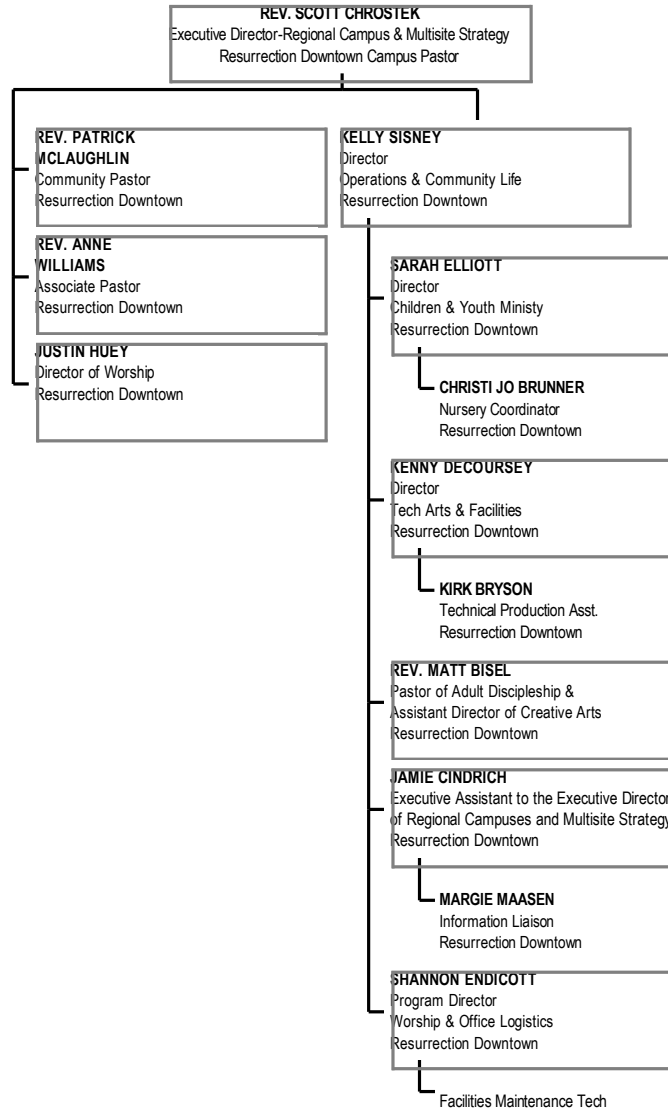

CHURCH OF THE RESURRECTION

REGIONAL CAMPUS RESURRECTION BLUE SPRINGS

REGIONAL CAMPUS RESURRECTION WEST

REGIONAL CAMPUS RESURRECTION DOWNTOWN

January 2019

SHARECHURCH, SPECIAL PROJECTS & DEVELOPMENT

CONGREGATIONAL CARE

WORSHIP AND TECH ARTS

COMMUNICATIONS

DISCIPLESHIP MINISTRIES (1 OF 2)

DISCIPLESHIP MINISTRIES (2 OF 2)

MISSIONS MINISTRIES

GUEST CONNECTIONS MINISTRIES

CENTRAL RESOURCES (1 OF 2)

CENTRAL RESOURCES MINISTRIES (2 OF 2)