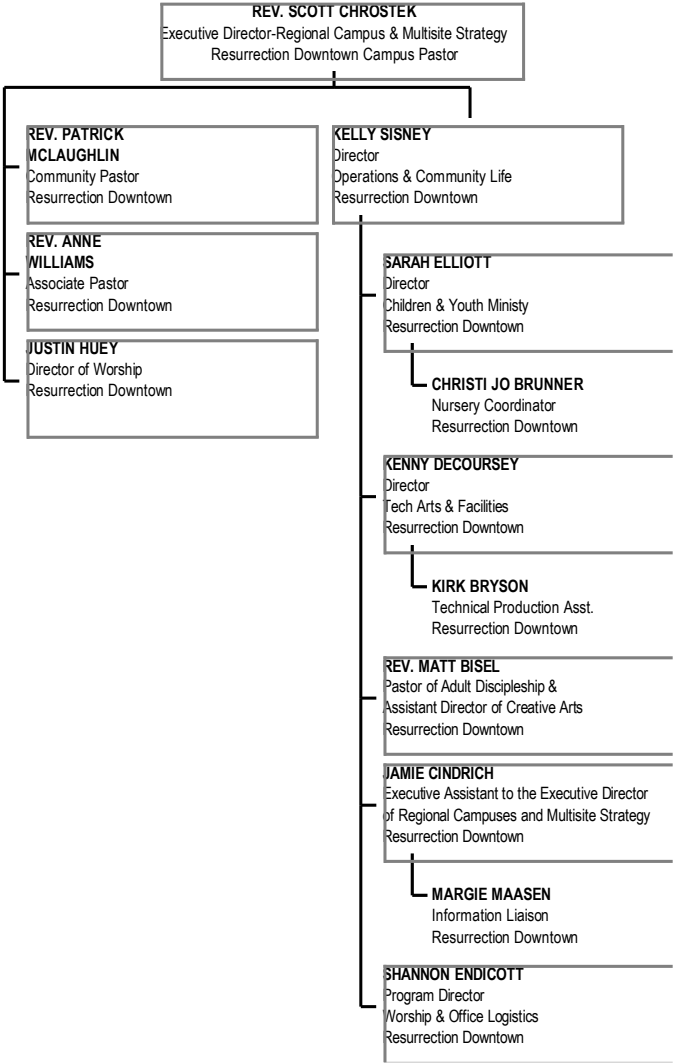

CHURCH OF THE RESURRECTION

REGIONAL CAMPUS RESURRECTION BLUE SPRINGS

REGIONAL CAMPUS RESURRECTION DOWNTOWN

REGIONAL CAMPUS RESURRECTION OVERLAND PARK

REGIONAL CAMPUS RESURRECTION WEST

SHARECHURCH, SPECIAL PROJECTS & DEVELOPMENT

CONGREGATIONAL CARE

WORSHIP AND TECH ARTS

COMMUNICATIONS

DISCIPLESHIP MINISTRIES (1 OF 2)

DISCIPLESHIP MINISTRIES (2 OF 2)

MISSIONS MINISTRIES

GUEST CONNECTIONS MINISTRIES

CENTRAL RESOURCES (1 OF 2)