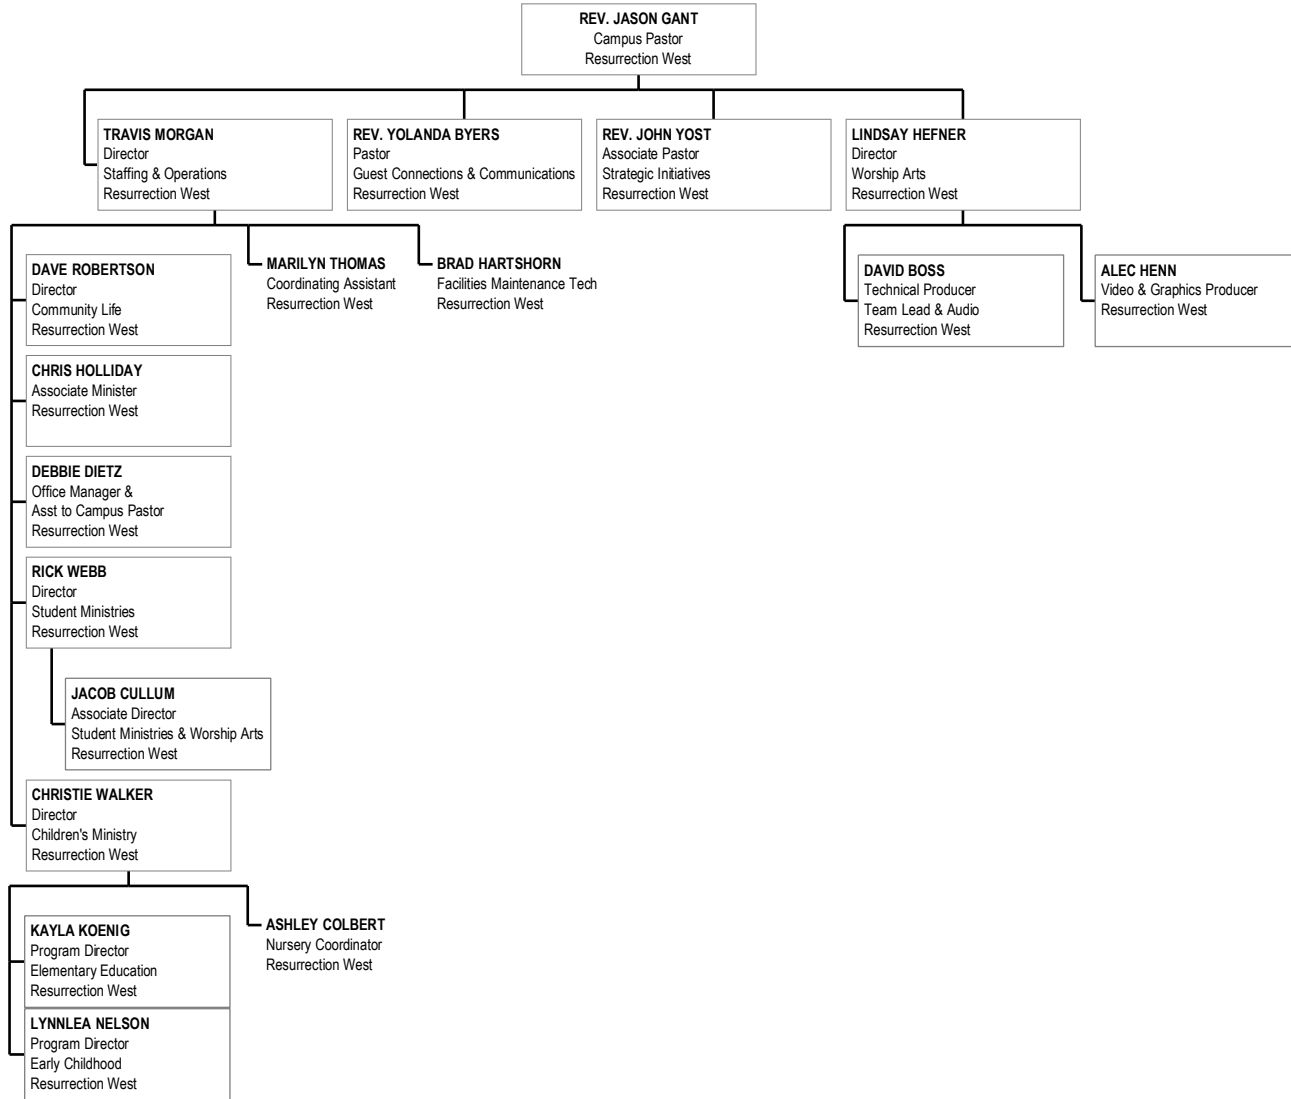

CHURCH OF THE RESURRECTION

REGIONAL CAMPUS RESURRECTION BLUE SPRINGS

REGIONAL CAMPUS RESURRECTION DOWNTOWN

REGIONAL CAMPUS RESURRECTION OVERLAND PARK

REGIONAL CAMPUS RESURRECTION WEST

SHARECHURCH, SPECIAL PROJECTS & DEVELOPMENT

CONGREGATIONAL CARE

WORSHIP AND TECH ARTS

COMMUNICATIONS

DISCIPLESHIP MINISTRIES (1 OF 2)

DISCIPLESHIP MINISTRIES (2 OF 2)

MISSIONS MINISTRIES

GUEST CONNECTIONS MINISTRIES

CENTRAL RESOURCES (1 OF 2)

CENTRAL RESOURCES MINISTRIES (2 OF 2)