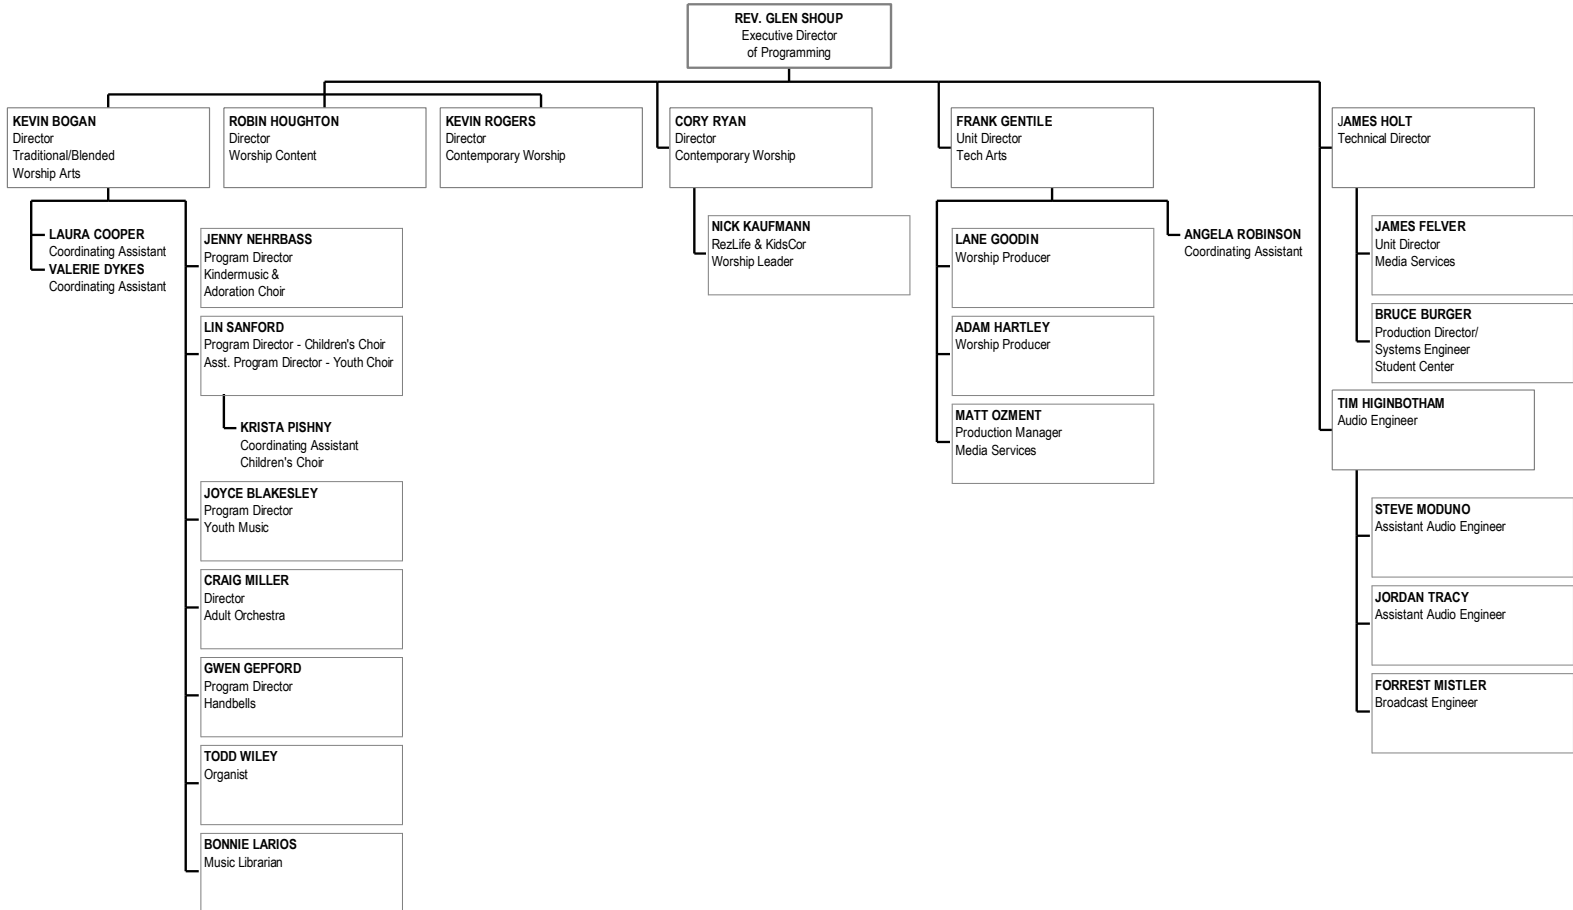

CHURCH OF THE RESURRECTION

REGIONAL CAMPUS RESURRECTION BLUE SPRINGS

REGIONAL CAMPUS RESURRECTION DOWNTOWN

REGIONAL CAMPUS RESURRECTION OVERLAND PARK

REGIONAL CAMPUS RESURRECTION WEST

SHARECHURCH, SPECIAL PROJECTS & DEVELOPMENT

CONGREGATIONAL CARE

WORSHIP AND TECH ARTS

COMMUNICATIONS

DISCIPLESHIP MINISTRIES (1 OF 2)

DISCIPLESHIP MINISTRIES (2 OF 2)

MISSIONS MINISTRIES

GUEST CONNECTIONS MINISTRIES

CENTRAL RESOURCES (1 OF 2)

CENTRAL RESOURCES MINISTRIES (2 OF 2)