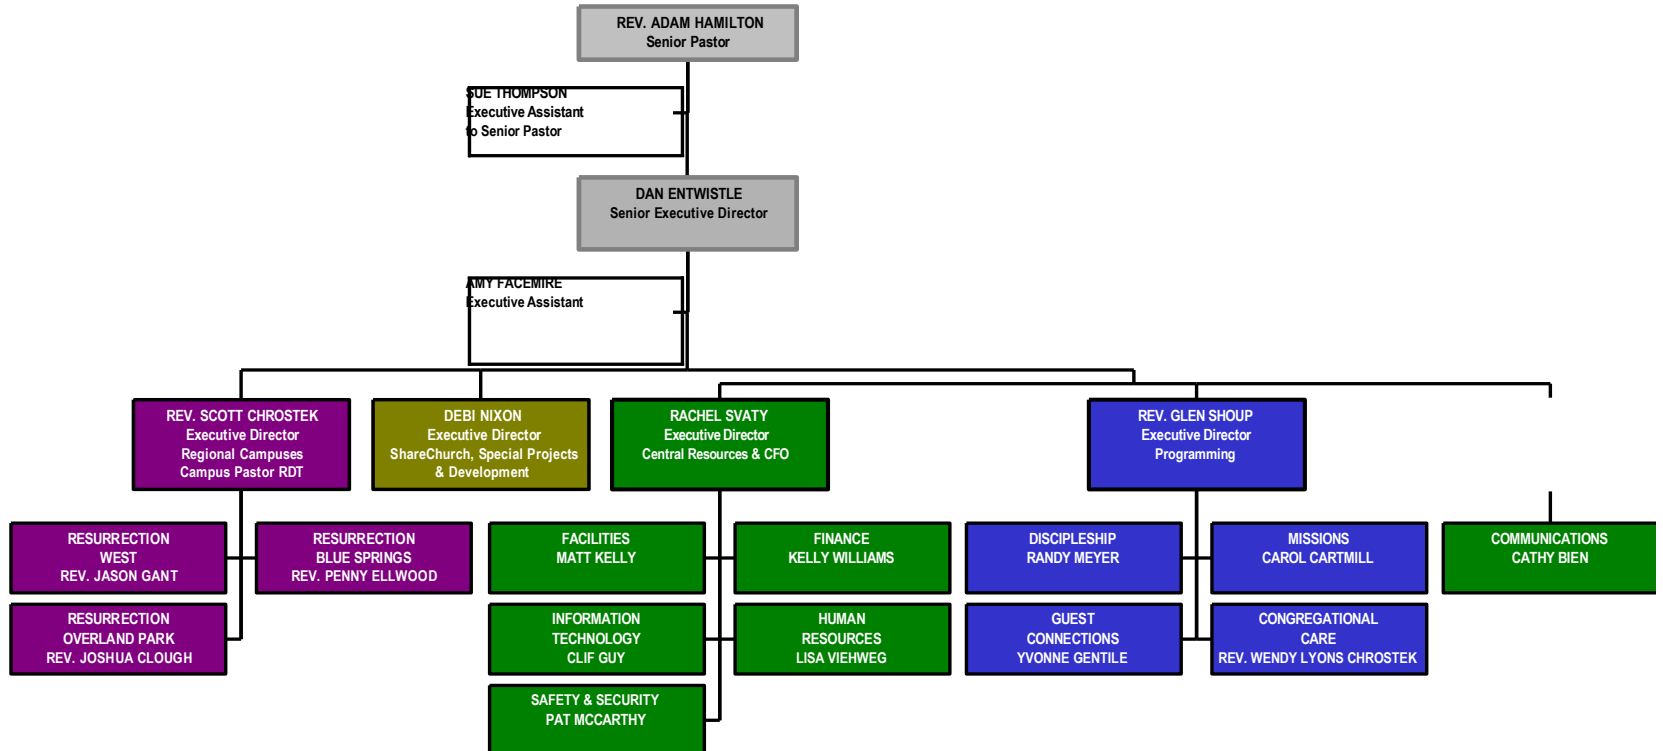

CHURCH OF THE RESURRECTION

REGIONAL CAMPUS RESURRECTION BLUE SPRINGS

REGIONAL CAMPUS RESURRECTION DOWNTOWN

REGIONAL CAMPUS RESURRECTION OVERLAND PARK

REGIONAL CAMPUS RESURRECTION WEST

SHARECHURCH, SPECIAL PROJECTS & DEVELOPMENT

CONGREGATIONAL CARE

WORSHIP AND TECH ARTS

COMMUNICATIONS

DISCIPLESHIP MINISTRIES (1 OF 2)

DISCIPLESHIP MINISTRIES (2 OF 2)

MISSIONS MINISTRIES

GUEST CONNECTIONS MINISTRIES

CENTRAL RESOURCES (1 OF 2)

CENTRAL RESOURCES MINISTRIES (2 OF 2)