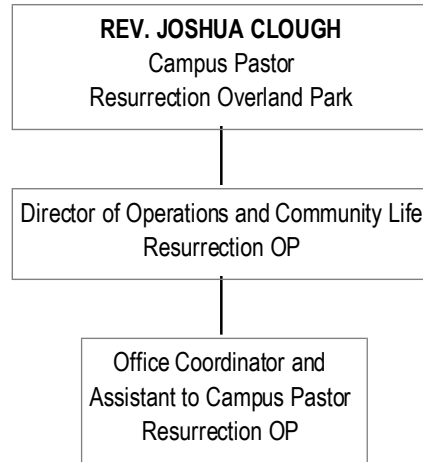

CHURCH OF THE RESURRECTION

REGIONAL CAMPUS RESURRECTION BLUE SPRINGS

REGIONAL CAMPUS RESURRECTION DOWNTOWN

REGIONAL CAMPUS RESURRECTION OVERLAND PARK

REGIONAL CAMPUS RESURRECTION WEST

SHARECHURCH, SPECIAL PROJECTS & DEVELOPMENT

CONGREGATIONAL CARE

WORSHIP AND TECH ARTS

COMMUNICATIONS

DISCIPLESHIP MINISTRIES (1 OF 2)

DISCIPLESHIP MINISTRIES (2 OF 2)

MISSIONS MINISTRIES

GUEST CONNECTIONS MINISTRIES

CENTRAL RESOURCES (1 OF 2)