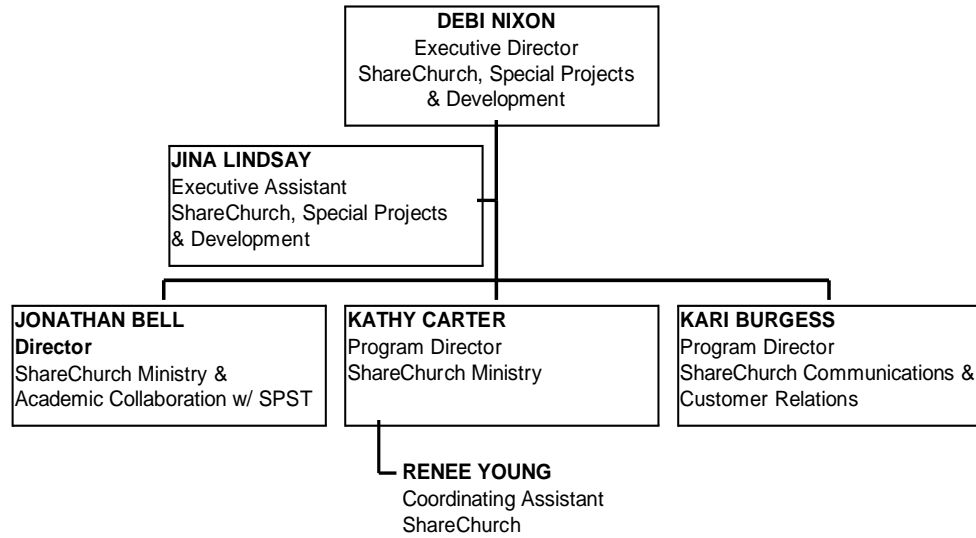

CHURCH OF THE RESURRECTION

REGIONAL CAMPUS RESURRECTION BLUE SPRINGS

REGIONAL CAMPUS RESURRECTION DOWNTOWN

REGIONAL CAMPUS RESURRECTION OVERLAND PARK

REGIONAL CAMPUS RESURRECTION WEST

SHARECHURCH, SPECIAL PROJECTS & DEVELOPMENT

CONGREGATIONAL CARE

WORSHIP AND TECH ARTS

COMMUNICATIONS

DISCIPLESHIP MINISTRIES (1 OF 2)

DISCIPLESHIP MINISTRIES (2 OF 2)

MISSIONS MINISTRIES

GUEST CONNECTIONS MINISTRIES

CENTRAL RESOURCES (1 OF 2)