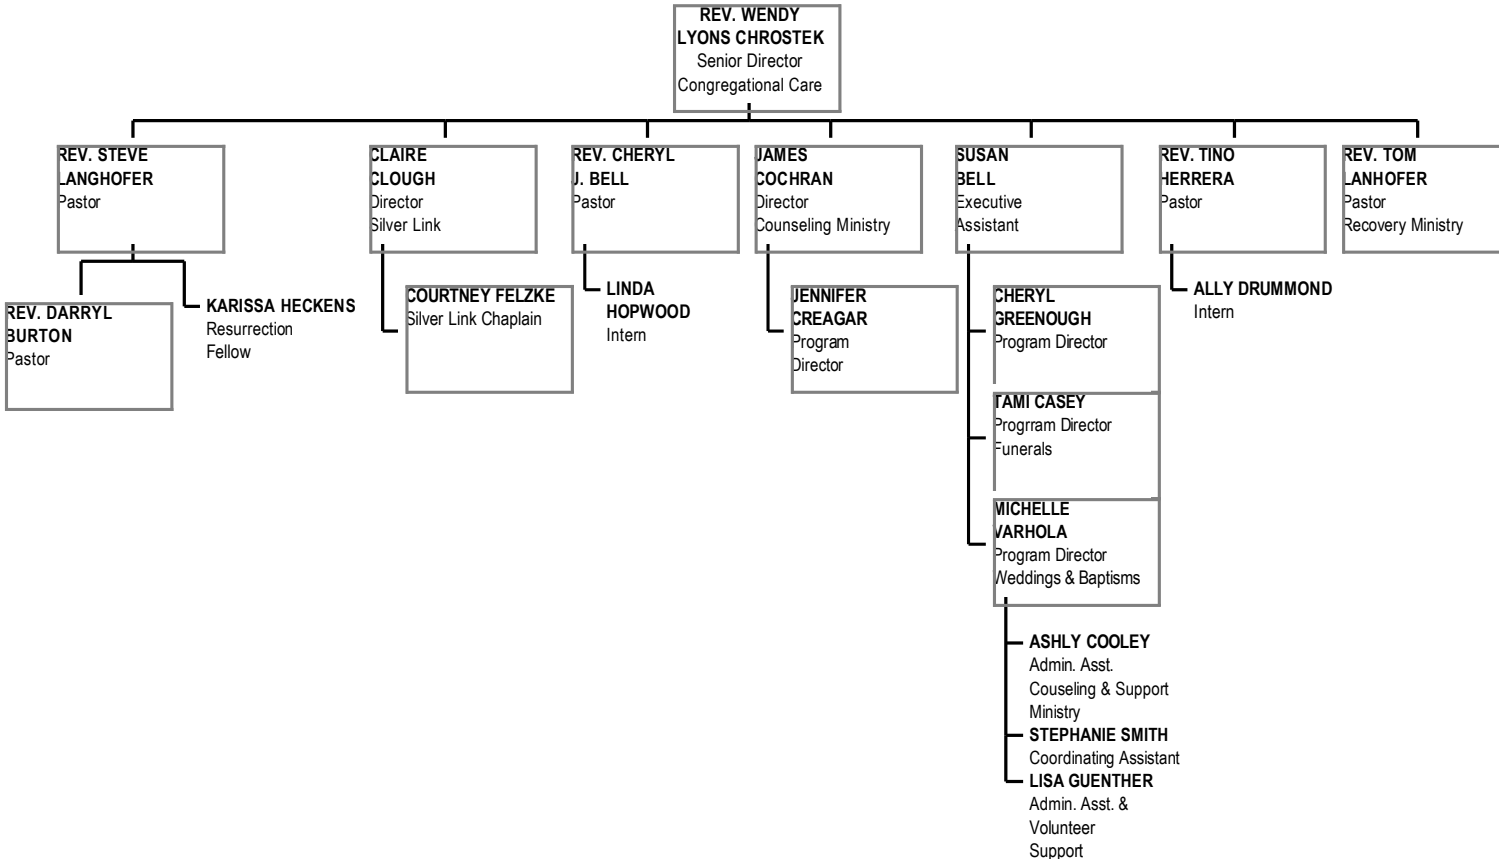

CHURCH OF THE RESURRECTION

REGIONAL CAMPUS RESURRECTION BLUE SPRINGS

REGIONAL CAMPUS RESURRECTION DOWNTOWN

REGIONAL CAMPUS RESURRECTION OVERLAND PARK

REGIONAL CAMPUS RESURRECTION WEST

SHARECHURCH, SPECIAL PROJECTS & DEVELOPMENT

CONGREGATIONAL CARE

WORSHIP AND TECH ARTS

COMMUNICATIONS

DISCIPLESHIP MINISTRIES (1 OF 2)

DISCIPLESHIP MINISTRIES (2 OF 2)

MISSIONS MINISTRIES

GUEST CONNECTIONS MINISTRIES

CENTRAL RESOURCES (1 OF 2)

CENTRAL RESOURCES MINISTRIES (2 OF 2)