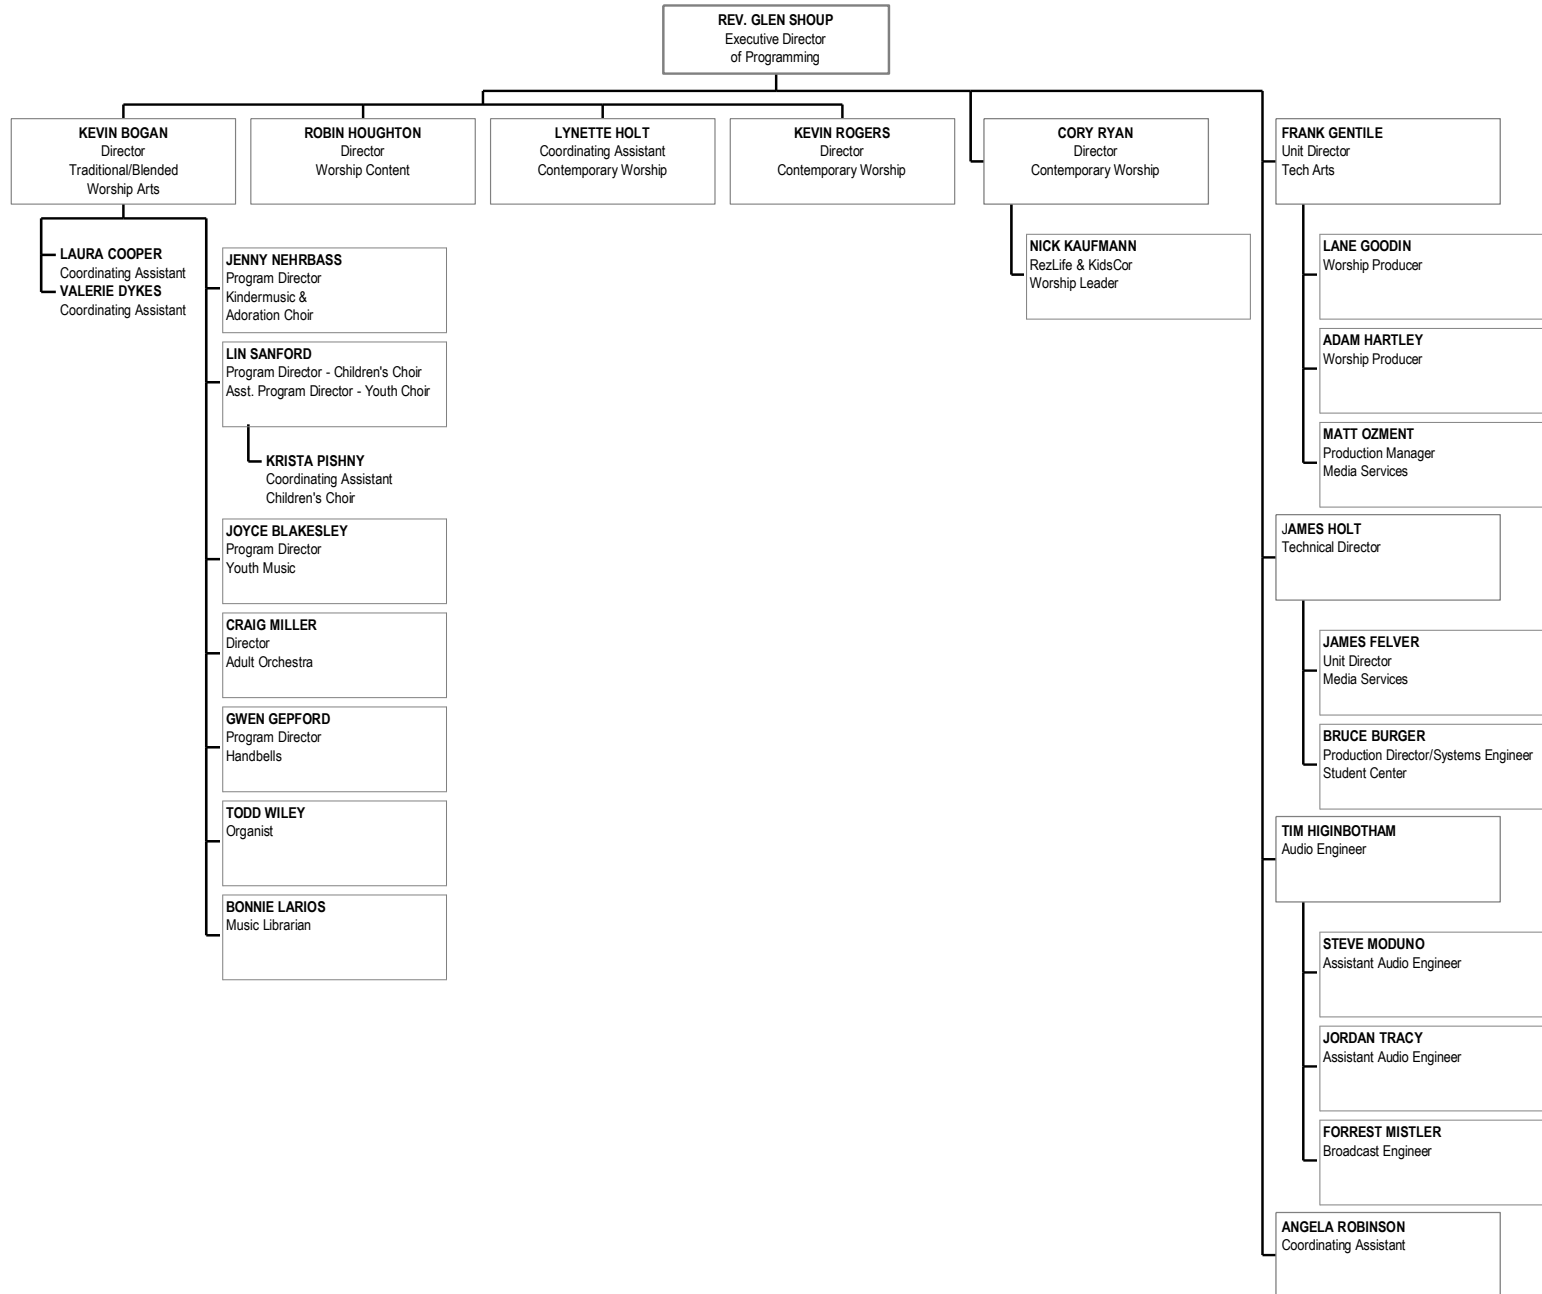

Church of the Resurrection

Regional Campus Resurrection Blue Springs

November 2018

Regional Campus Resurrection West

November 2018

Regional Campus Resurrection Downtown

November 2018

ShareChurch, Special Projects & Development

CONGREGATIONAL CARE

November 2018

Worship and Tech Arts

November 2018

Communications

Discipleship Ministries (1 of 2)

November 2018

Discipleship Ministries (2 of 2)

November 2018

Guest Connections Ministries

November 2018

Central Resources (1 of 2)

November 2018

Central Resources Ministries (2 of 2)