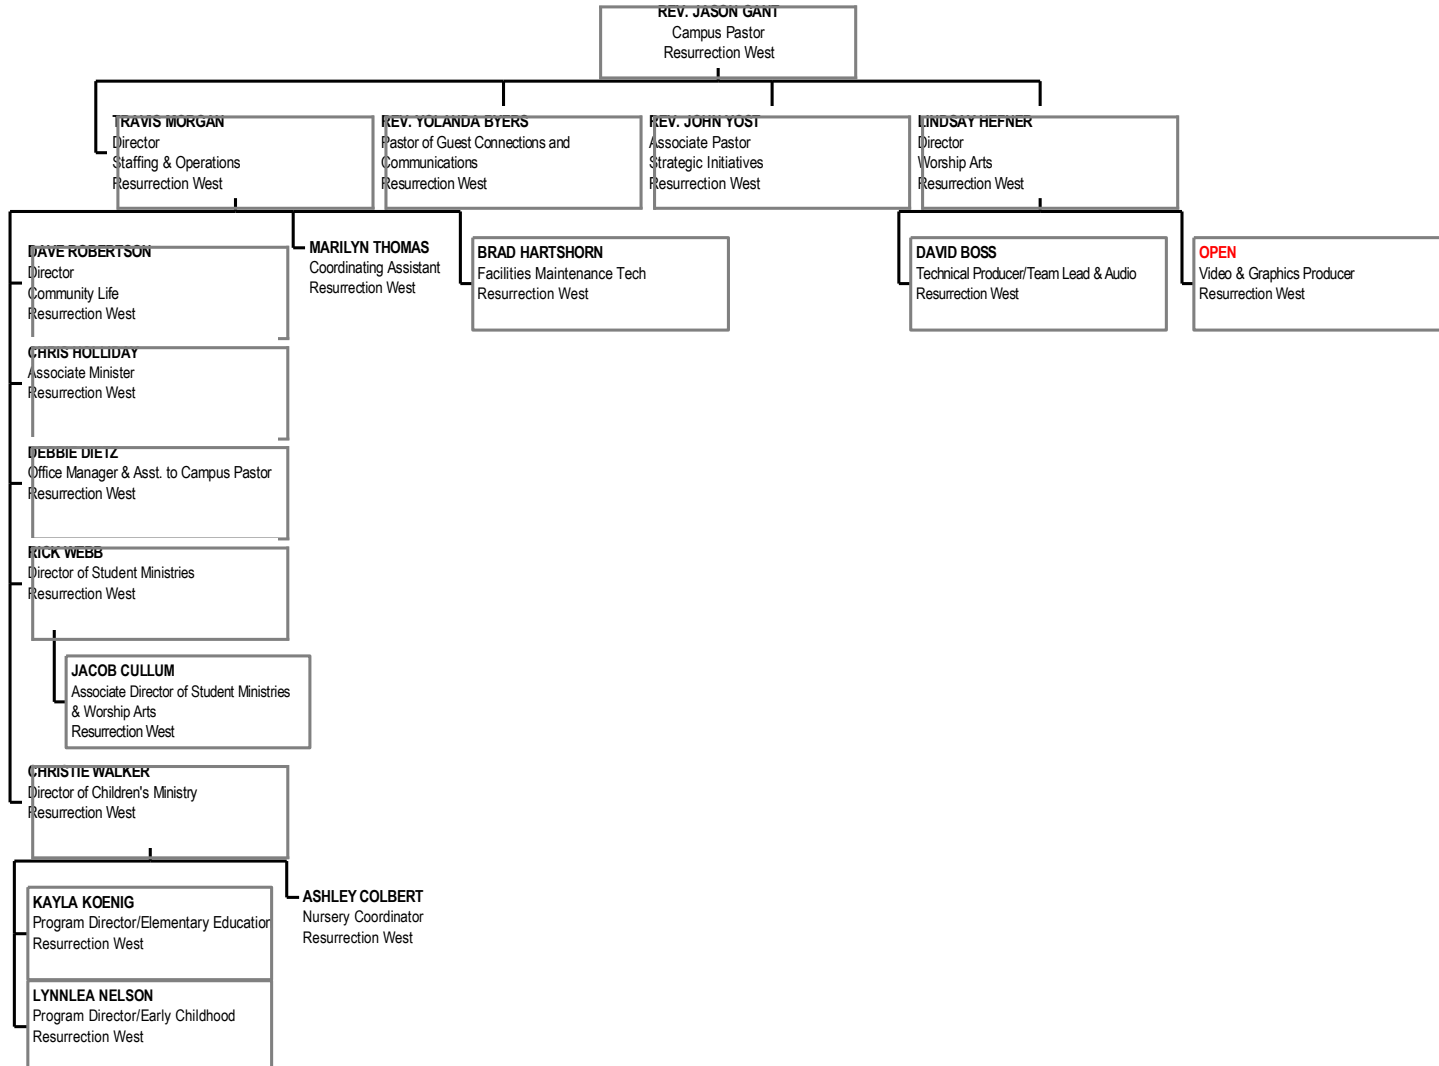

Church of the Resurrection

Regional Campus Resurrection Blue Springs

November 2018

Regional Campus Resurrection West

November 2018

Regional Campus Resurrection Downtown

November 2018

ShareChurch, Special Projects & Development

CONGREGATIONAL CARE

November 2018

Worship and Tech Arts

November 2018

Communications

Discipleship Ministries (1 of 2)

November 2018

Discipleship Ministries (2 of 2)

November 2018

Guest Connections Ministries

November 2018

Central Resources (1 of 2)

November 2018

Central Resources Ministries (2 of 2)