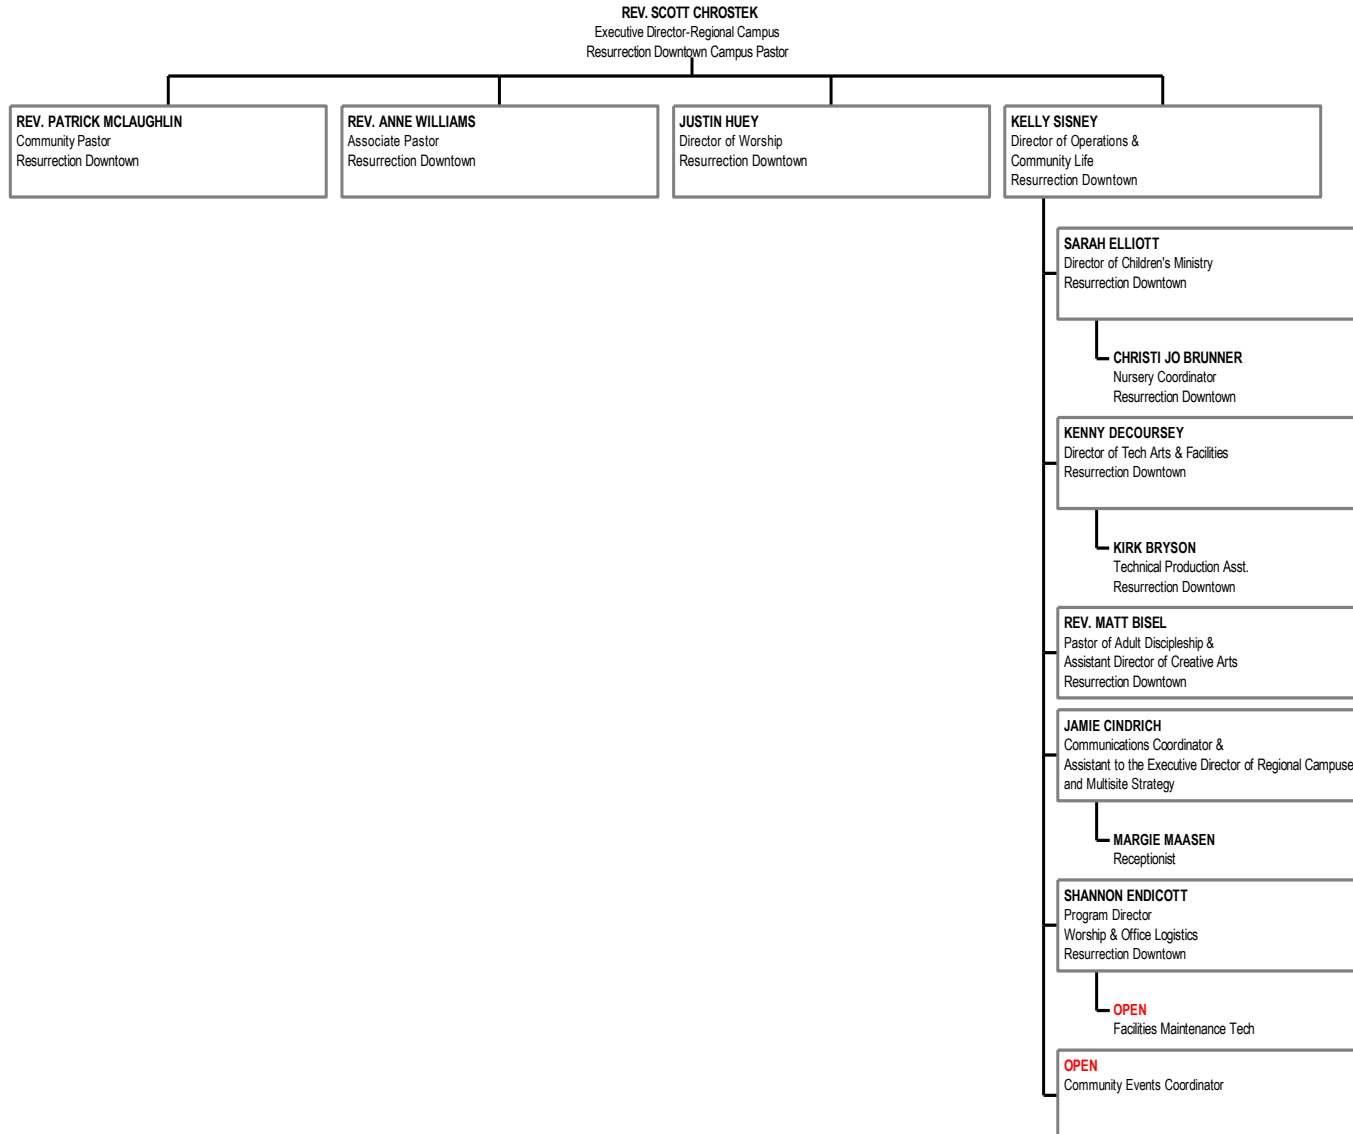

Church of the Resurrection

Regional Campus Resurrection Blue Springs

November 2018

Regional Campus Resurrection West

November 2018

Regional Campus Resurrection Downtown

November 2018

ShareChurch, Special Projects & Development

CONGREGATIONAL CARE

November 2018

Worship and Tech Arts

November 2018

Communications

Discipleship Ministries (1 of 2)

November 2018

Discipleship Ministries (2 of 2)

November 2018

Guest Connections Ministries

November 2018

Central Resources (1 of 2)

November 2018

Central Resources Ministries (2 of 2)