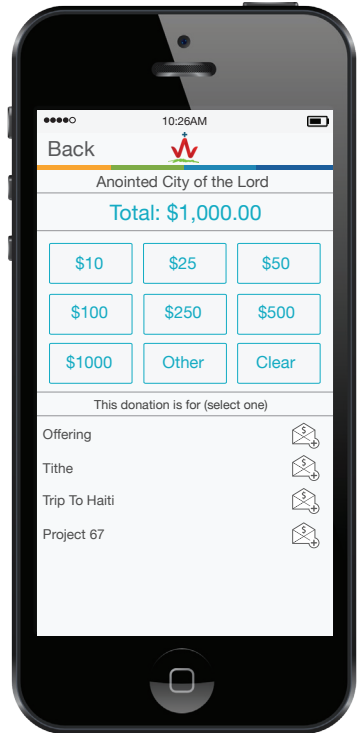

# How To Make Your First Givelify Donation

1 Download the free Givelify app

2 Locate our church

3 Tap the Give button

4 Tap an amount

5 Select an envelope

6 Tap Give Now

7 Create your account

8 Securely enter your payment information

9 Complete your donation

Next time you use Givelify, you can save time with the **1-TAP GIVE NOW** button