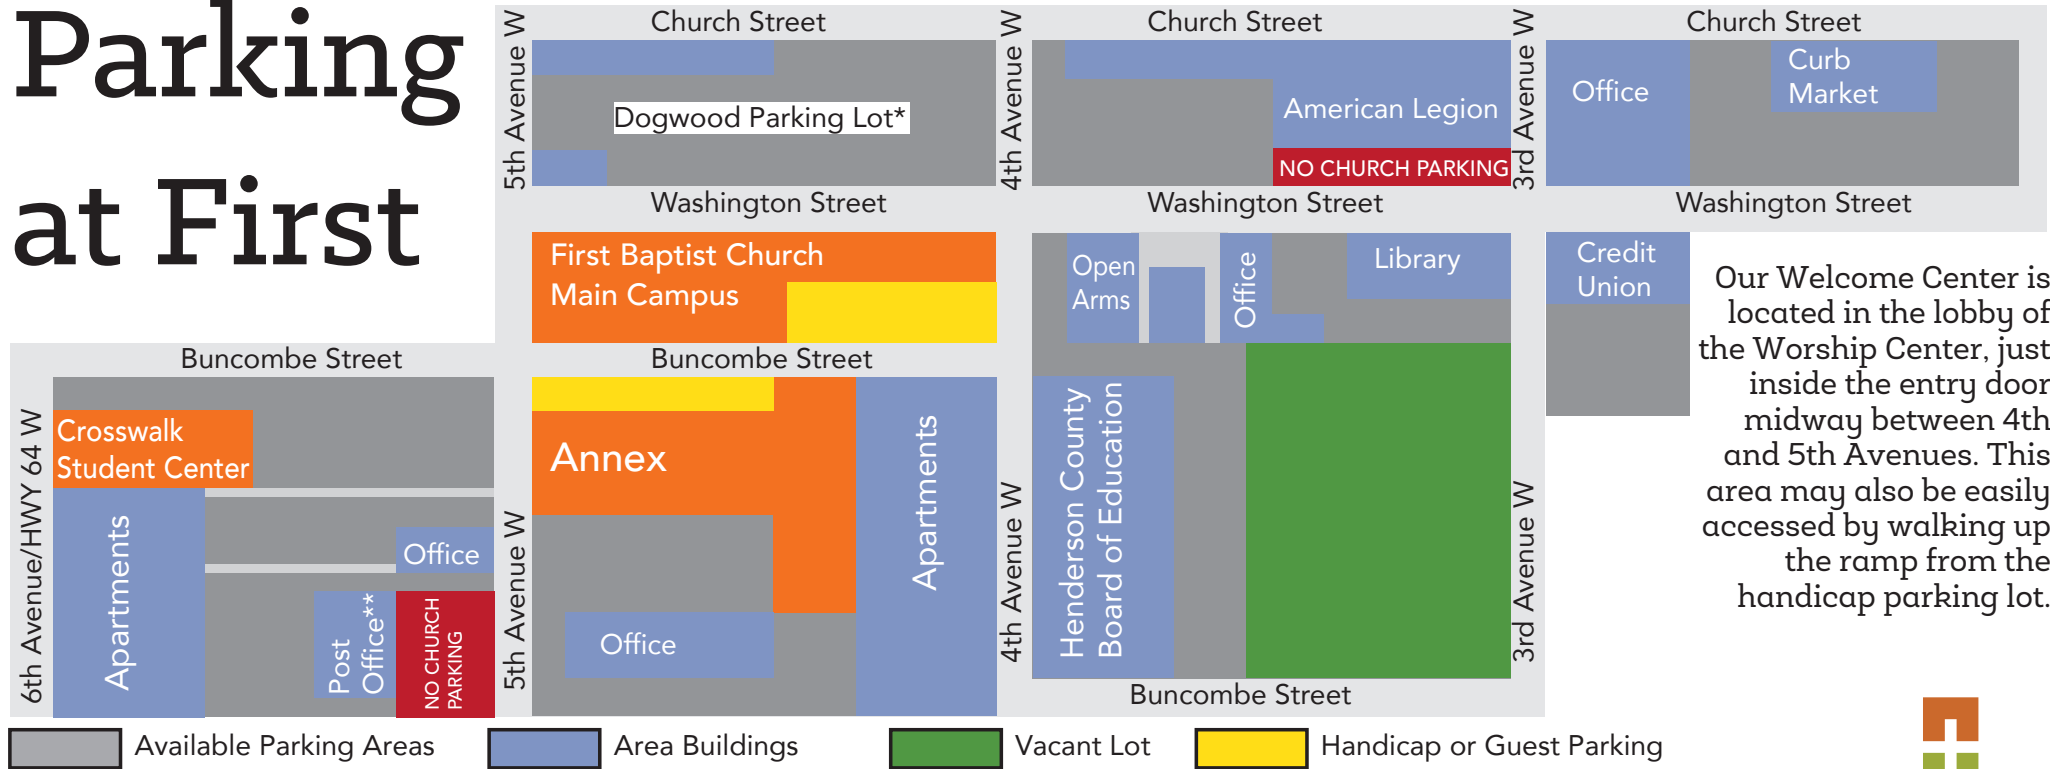

Parking at First

Our Welcome Center is located in the lobby of the Worship Center, just inside the entry door midway between 4th and 5th Avenues. This area may also be easily accessed by walking up the ramp from the handicap parking lot.

Streetside parking is available on Washington St., Buncombe St., 4th Ave., & Church St.

Additional Handicap parking is located on Washington St. between 4th and 5th Avenues

*Park only in spaces marked with a blue curb. If you park in this lot on weekdays before 6:00 p.m. you will need to pay at the kiosk.

**Please park to the side and rear of the Post Office.