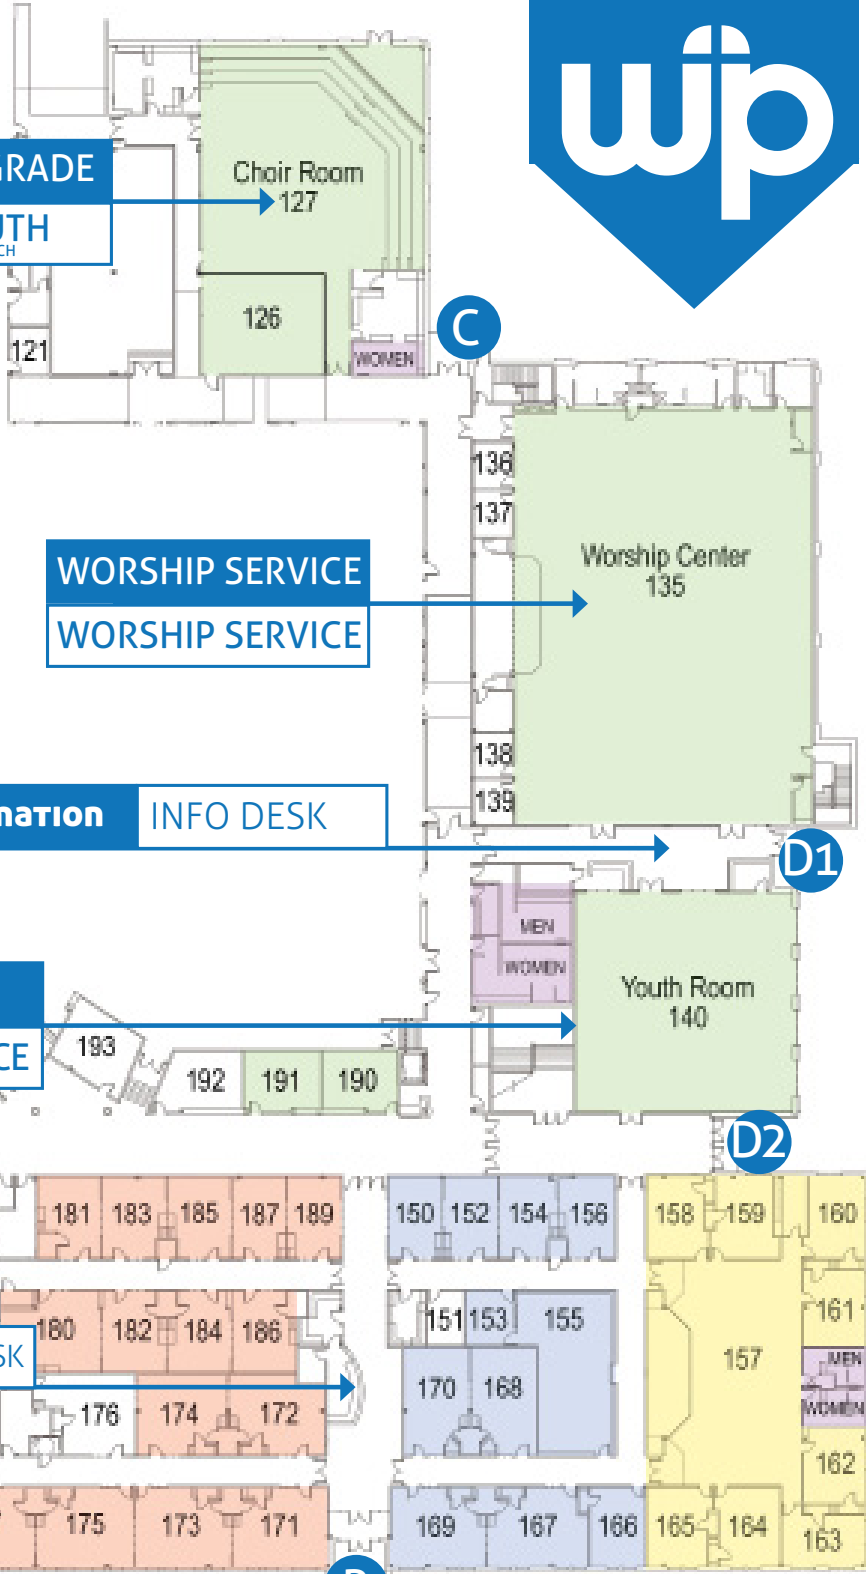

CAMPUS MAP

9 AM | SUNDAY
10:45 AM | SUNDAY

7TH & 8TH GRADE
KIDZ4TRUTH
CHILDRENS CHURCH

WORSHIP SERVICE
WORSHIP SERVICE

Information INFO DESK

HIGH SCHOOL
OVERFLOW SERVICE

CHILDREN CHECK IN Here. CHILDREN'S DESK

C

D1

D2

B

WOODLAND PARK
BAPTIST CHURCH