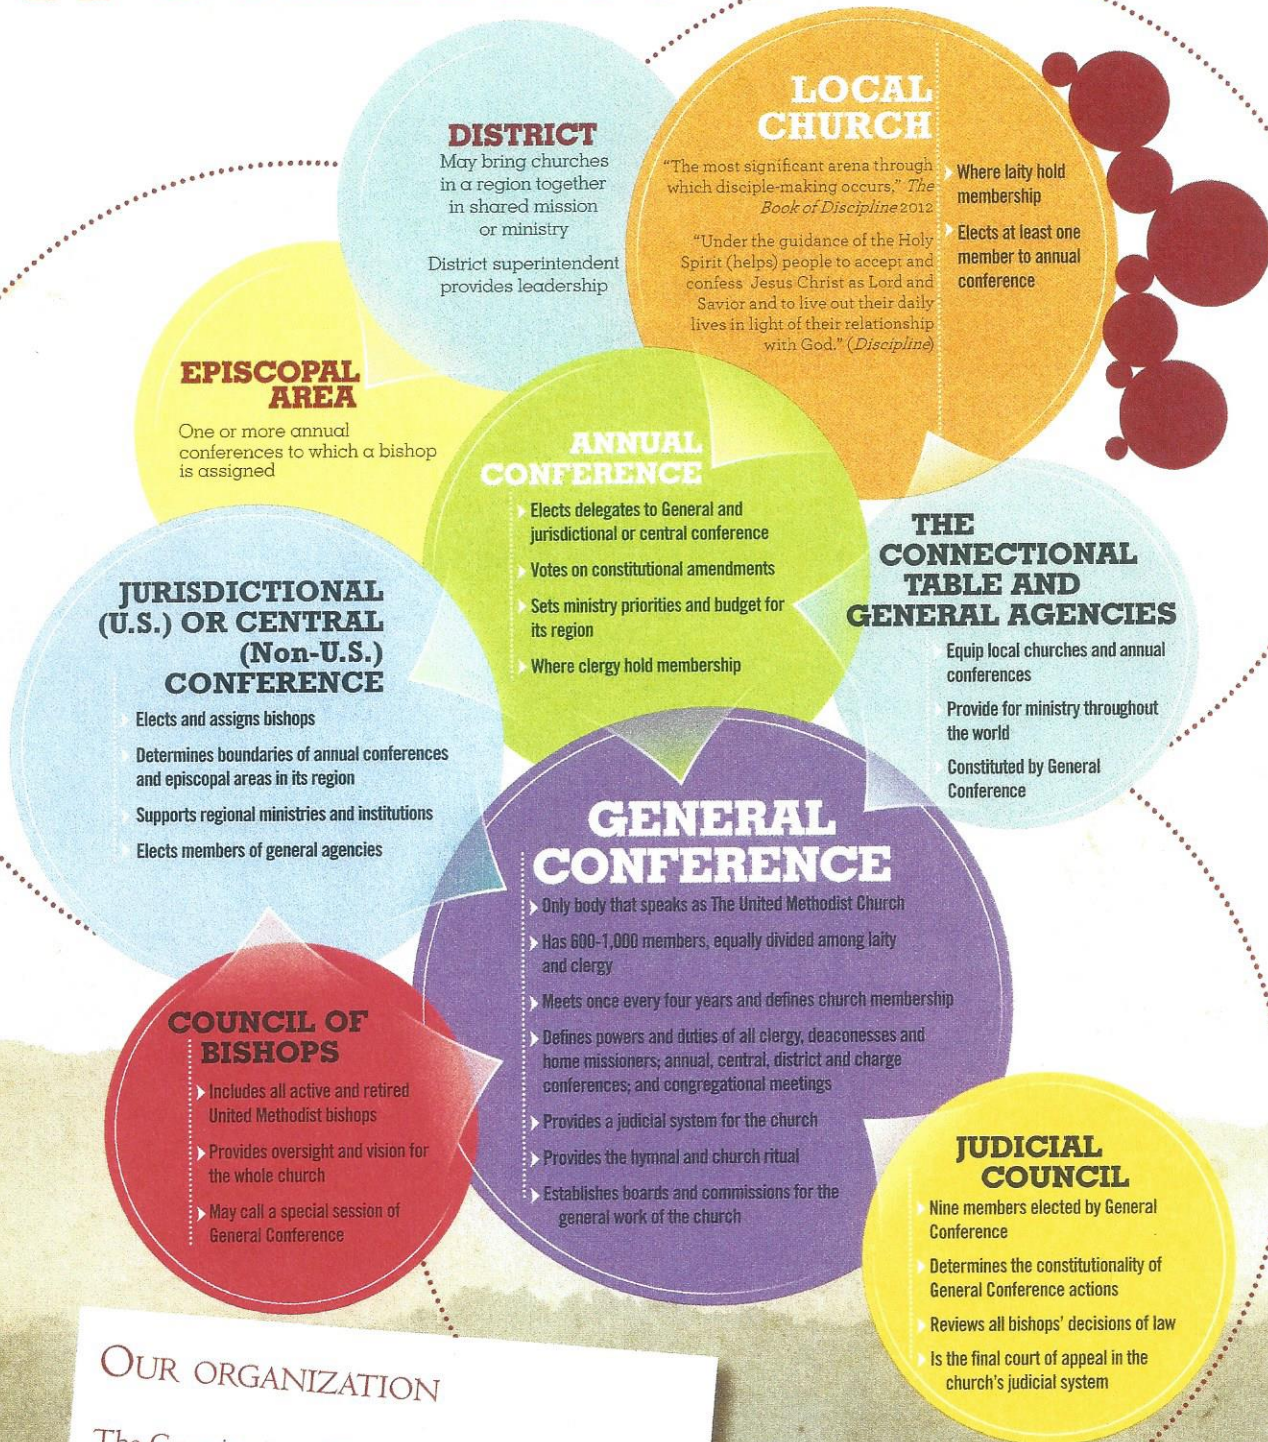

UNITED METHODISTS: A Connected Church

OUR ORGANIZATION

The Constitution of The United Methodist Church is designed with checks and balances built into the structure to prevent any one branch from taking too much authority over the whole body.