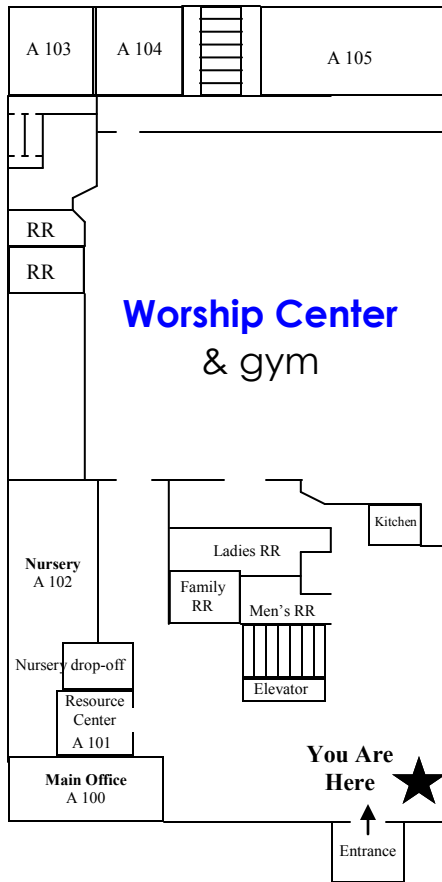

Life Group Map | Wednesday Nights

Study

J. Pelfrey
S. Baron
W. Stacy
K. Linville
Clarks/Sills

Location

5499 Mason Rd.
Church | A 217
Church | A 215
5691 Mason Rd.
5810 Maxfli Ln.

Time

6:30pm-8pm
6:30pm-8pm
6:30pm-8pm
6:30pm-8pm
6:30pm-8pm

A Building
2nd Floor

B Building
Lower Level

A Building
1st Floor

B Building
Main Level

Main Entrance

You Are Here ★
↑
Entrance

Life Group Map | Various Nights

Day	Study	Location	Time
Sunday	P. Combs	Counseling Wing	6pm-8pm
	S. Baron	Counseling Room	6pm-8pm
	M. Slagel	Church A 105	5:30pm-7pm
Tuesday	G. Chester	Church A 103	7pm
	S. Willoughby	Church A 105	9am
Thursday	AXIS	5691 Mason Road	7pm-9pm
	J. Heslop	Church A 105	7pm-8pm
	M. Carmody	Church A 103	6:30pm-8pm

A Building
2nd Floor

A Building
1st Floor

Main Entrance

B Building
Lower Level

B Building
Main Level