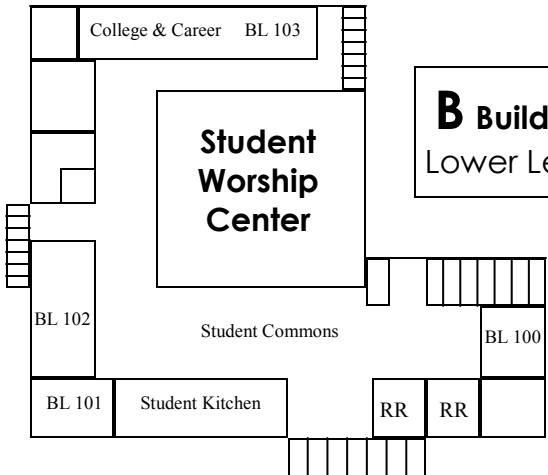

Life Group Map | Wednesday Nights

Study

J. Pelfrey
S. Baron
W. Stacy
K. Linville
Clarks/Sills

Location

5499 Mason Rd.
Church | A 217
Church | A 215
5691 Mason Rd.
5810 Maxfli Ln.

Time

6:30pm-8pm
6:30pm-8pm
6:30pm-8pm
6:30pm-8pm
6:30pm-8pm

A Building
2nd Floor

B Building
Lower Level

A Building
1st Floor

B Building
Main Level

Main Entrance

You Are Here ★
↑
Entrance

Life Group Map | Various Nights

Day	Study	Location	Time
Sunday	P. Combs	Counseling Wing	6pm-8pm
	S. Baron	Counseling Room	6pm-8pm
	M. Slagel	Church A 105	5:30pm-7pm
Tuesday	G. Chester	Church A 103	7pm
	S. Willoughby	Church A 105	9am
Thursday	AXIS	5691 Mason Road	7pm-9pm
	J. Heslop	Church A 105	7pm-8pm
	M. Carmody	Church A 103	6:30pm-8pm

A Building
2nd Floor

A Building
1st Floor

Main Entrance

B Building
Lower Level

B Building
Main Level