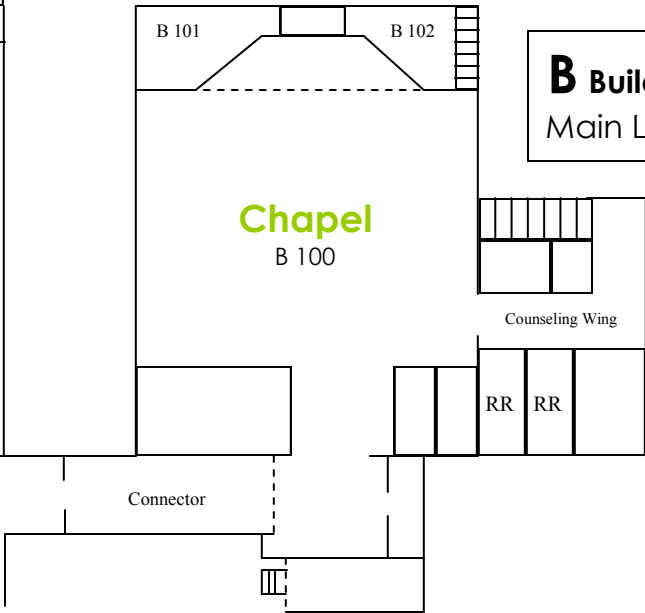

A Building
2nd Floor

B Building
Lower Level

A Building
1st Floor

B Building
Main Level

Main Entrance

You Are Here ★
↑
Entrance

Life Group Map | Various Nights

Day	Study	Location	Time
Sunday	P. Combs	Counseling Wing	6pm-8pm
	S. Baron	Counseling Room	6pm-8pm
	M. Slagel	Church A 105	5:30pm-7pm
Tuesday	G. Chester	Church A 103	7pm
	S. Willoughby	Church A 105	9am
Thursday	AXIS	5691 Mason Road	7pm-9pm
	J. Heslop	Church A 105	7pm-8pm
	M. Carmody	Church A 103	6:30pm-8pm

A Building
2nd Floor

A Building
1st Floor

Main Entrance

B Building
Lower Level

B Building
Main Level