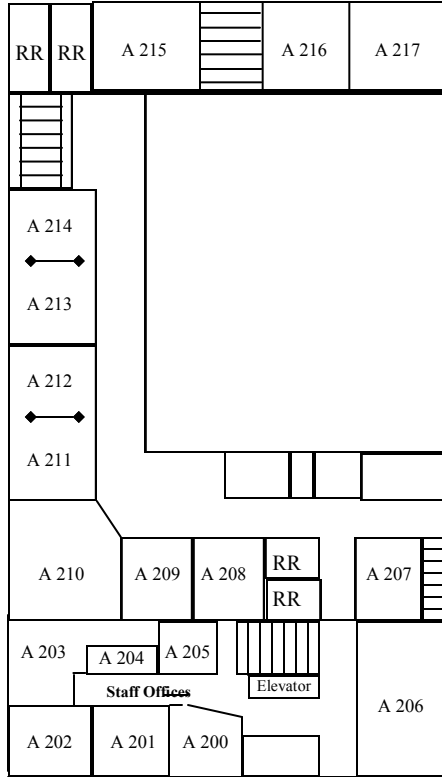

A Building
2nd Floor

B Building
Lower Level

A Building
1st Floor

B Building
Main Level

Main Entrance

You Are Here ★
↑
Entrance

Life Group Map | Various Nights

Day	Study	Location	Time
Sunday	P. Combs	Counseling Wing	6pm-8pm
	S. Baron	Counseling Room	6pm-8pm
	M. Slagel	Church A 105	5:30pm-7pm
Tuesday	G. Chester	Church A 103	7pm
	S. Willoughby	Church A 105	9am
Thursday	AXIS	5691 Mason Road	7pm-9pm
	J. Heslop	Church A 105	7pm-8pm
	M. Carmody	Church A 103	6:30pm-8pm

A Building
2nd Floor

A Building
1st Floor

Main Entrance

B Building
Lower Level

B Building
Main Level