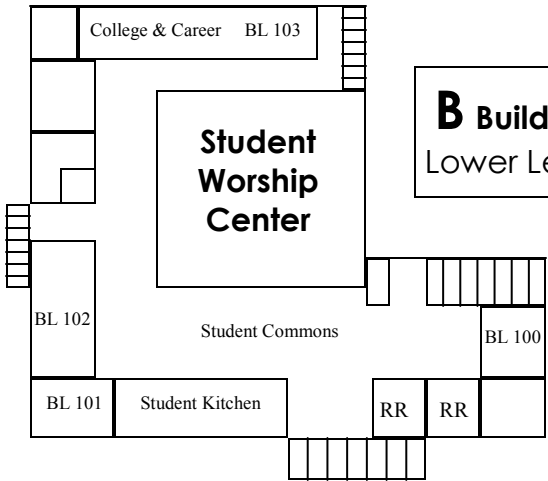

A Building
2nd Floor

B Building
Lower Level

A Building
1st Floor

B Building
Main Level

Main Entrance

You Are Here ★
↑
Entrance

Life Group Map | Various Nights

Day	Study	Location	Time
Sunday	P. Combs	Counseling Wing	6pm-8pm
	S. Baron	Counseling Room	6pm-8pm
	M. Slagel	Church A 105	5:30pm-7pm
Tuesday	G. Chester	Church A 103	7pm
	S. Willoughby	Church A 105	9am
Thursday	AXIS	5691 Mason Road	7pm-9pm
	J. Heslop	Church A 105	7pm-8pm
	M. Carmody	Church A 103	6:30pm-8pm

A Building
2nd Floor

A Building
1st Floor

Main Entrance

B Building
Lower Level

B Building
Main Level