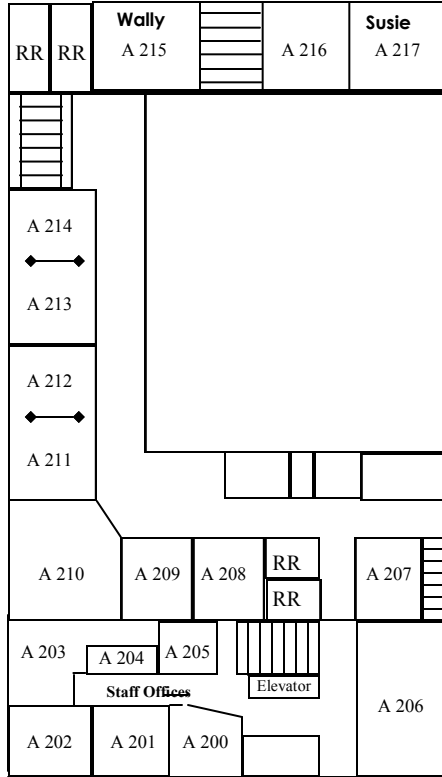

Life Group Map | Wednesday Nights

Study

J. Pelfrey
S. Baron
W. Stacy
K. Linville
Clarks/Sills

Location

5499 Mason Rd.
Church | A 217
Church | A 215
5691 Mason Rd.
5810 Maxfli Ln.

Time

6:30pm-8pm
6:30pm-8pm
6:30pm-8pm
6:30pm-8pm
6:30pm-8pm

A Building
2nd Floor

B Building
Lower Level

A Building
1st Floor

B Building
Main Level

Main Entrance

You Are Here ★
↑
Entrance

Life Group Map | Various Nights

Day	Study	Location	Time
Sunday	P. Combs	Counseling Wing	6pm-8pm
	S. Baron	Counseling Room	6pm-8pm
	M. Slagel	Church A 105	5:30pm-7pm
Tuesday	G. Chester	Church A 103	7pm
	S. Willoughby	Church A 105	9am
Thursday	AXIS	5691 Mason Road	7pm-9pm
	J. Heslop	Church A 105	7pm-8pm
	M. Carmody	Church A 103	6:30pm-8pm

A Building
2nd Floor

A Building
1st Floor

Main Entrance

B Building
Lower Level

B Building
Main Level