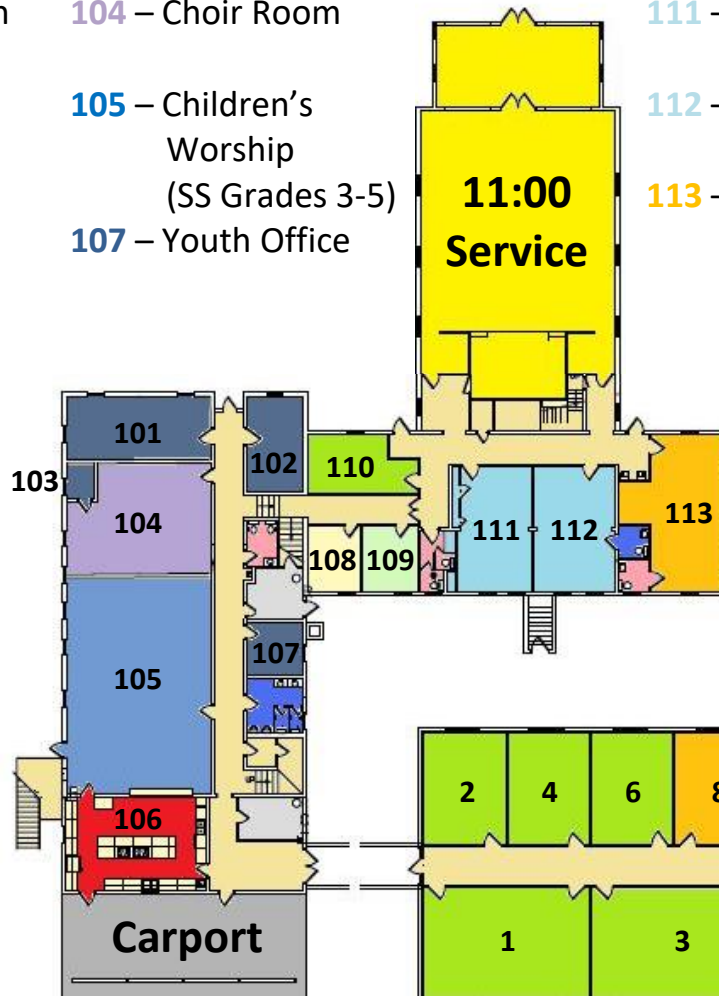

101 – Pastor’s Office

102 – Secretary’s Office

103 – Music Office

104 – Choir Room

105 – Children’s
Worship
(SS Grades 3-5)

107 – Youth Office

108 – Sunday School Office

109 –

110 – Senior Ladies

111 – Children Ages 4-5

112 – Children Ages 2-3

113 – 11:00 am Nursery

1 – Couples 50 & Up

2 – Senior Men

3 – “FLOC” Ladies

4 – “Rainbow” Ladies

6 – Coed Men & Women
(Travis Bridewell Class)

8 – 9:00am Nursery

Worship	Children	Ladies Room
Adults	Kids Worship	Men’s Room
Youth	Nursery	Kitchen
Young Adults	Choir Room	Offices