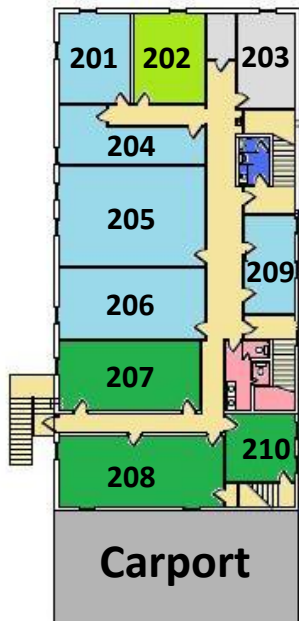

James River Baptist Church

201 – Men’s Class

202 – College & Career

205 – Christian Friends

206 – Adult Men & Women
(Bruce Abbott Class)

207 – Youth Grades 9-12

208 – Youth Grades 6-8

203 – Children Grades 1-2

101 – Pastor’s Office

102 – Secretary’s Office

103 – Music Office

104 – Choir Room

105 – Children’s
Worship
(SS Grades 3-5)

107 – Youth Office

108 – Sunday School Office

109 –

110 – Senior Ladies

111 – Children Ages 4-5

112 – Children Ages 2-3

113 – 11:00 am Nursery

1 – Couples 50 & Up

2 – Senior Men

3 – “FLOC” Ladies

4 – “Rainbow” Ladies

6 – Coed Men & Women
(Travis Bridewell Class)

8 – 9:00am Nursery

Worship	Children	Ladies Room
Adults	Kids Worship	Men’s Room
Youth	Nursery	Kitchen
Young Adults	Choir Room	Offices