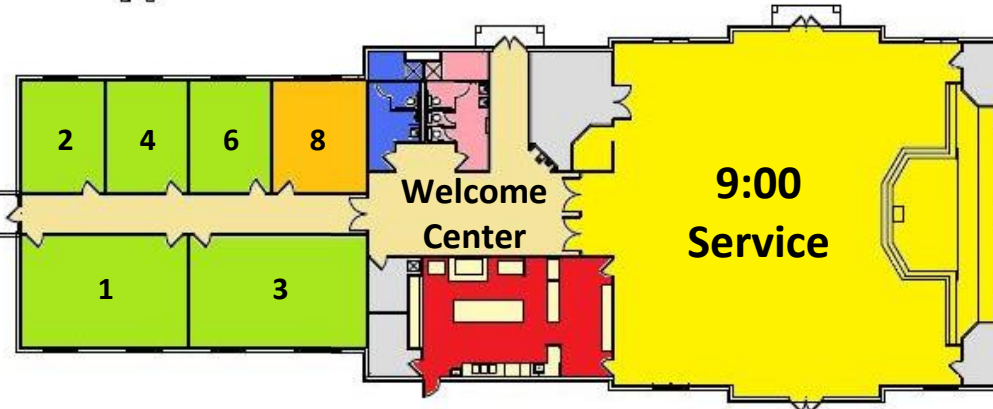

110 – Senior Ladies

111 – Children Ages 4-5

112 – Children Ages 2-3

113 – 11:00 am Nursery

1 – Couples 50 & Up

2 – Senior Men

3 – “FLOC” Ladies

4 – “Rainbow” Ladies

6 – Coed Men & Women
(Travis Bridewell Class)

8 – 9:00am Nursery

Worship	Children	Ladies Room
Adults	Kids Worship	Men’s Room
Youth	Nursery	Kitchen
Young Adults	Choir Room	Offices