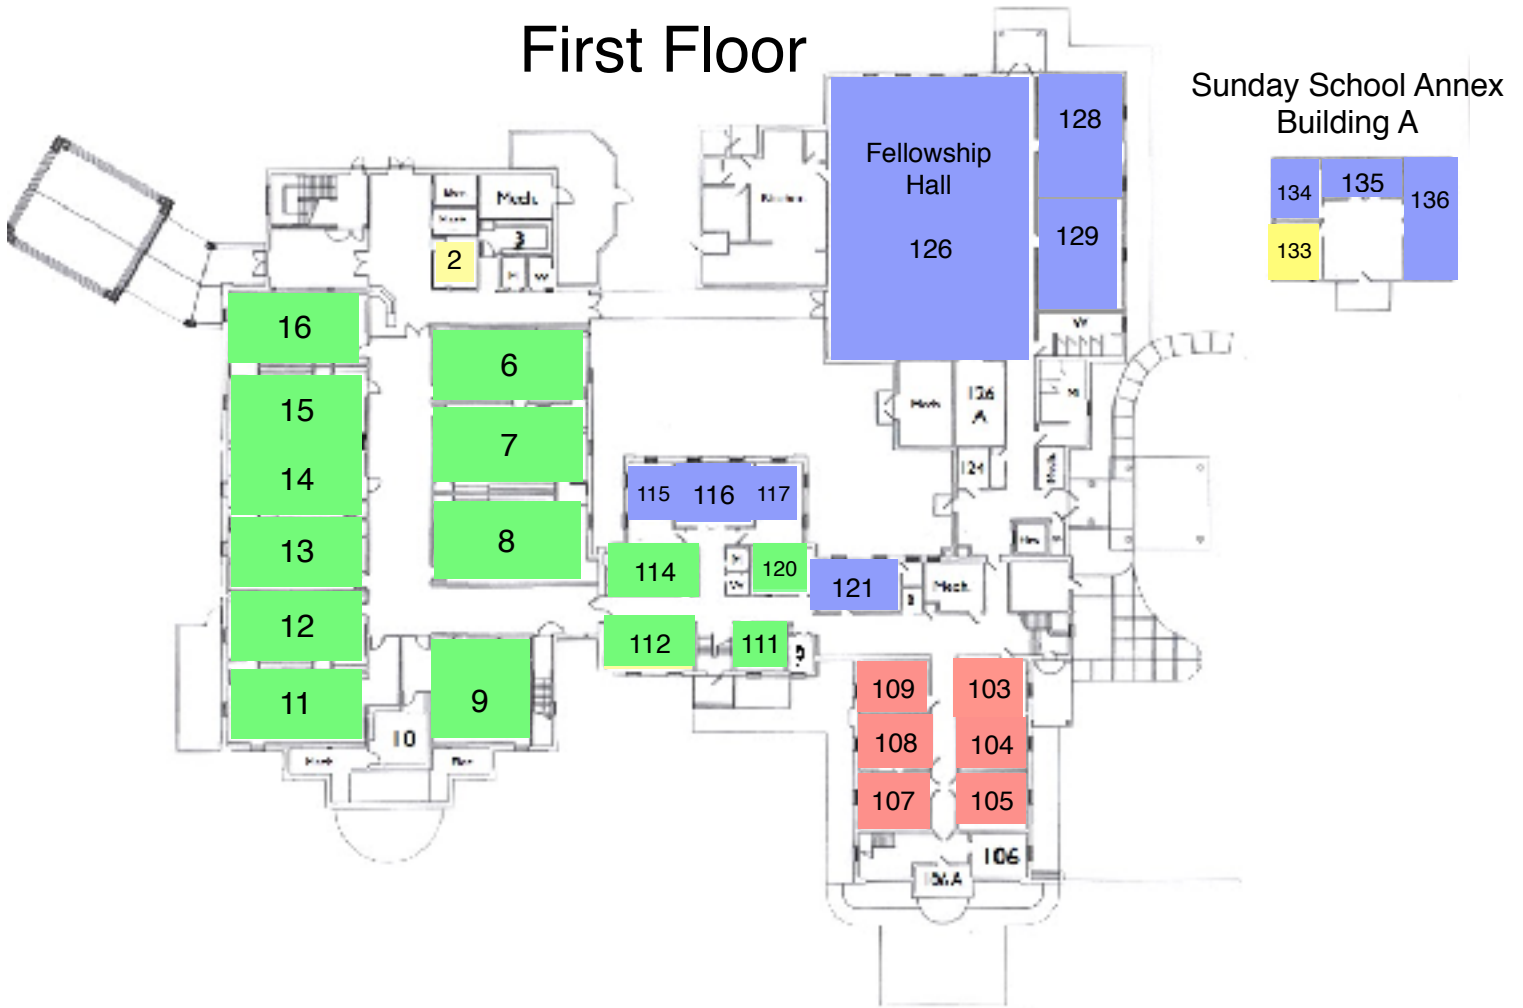

First Baptist Church
Sunday School Floor Plan

First Floor

Second Floor

Color Key

- Preschool & Children Classrooms
- Student Classrooms
- Adult Classrooms
- Offices