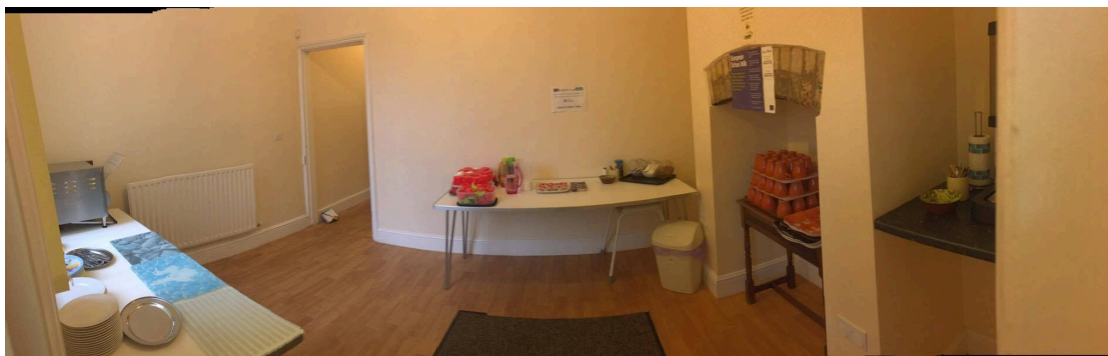

HIRE RATES FOR CHURCH PREMISES

2018

Church

Hiring the main church building also comes with access to a small kitchen area and toilet facilities. Recommended for large groups/parties. Maximum capacity: ...

Bourne House Double Room

Length & width: 8 x 4 m

This room includes the option to also hire the kitchen area (see pricing list for more details).

Infusion Coffee House

Food preparation area and hot drinks facilities available.

Community Room 1

4 x 3.7 m

Community Room 2

7.5 x 3.7 m

Community Room 3

8.6 x 4.6 m

All Community Rooms include modern toilet facilities.
Community Rooms 2 and 3 have a TV screen available.

Hire Rates for Church Premises