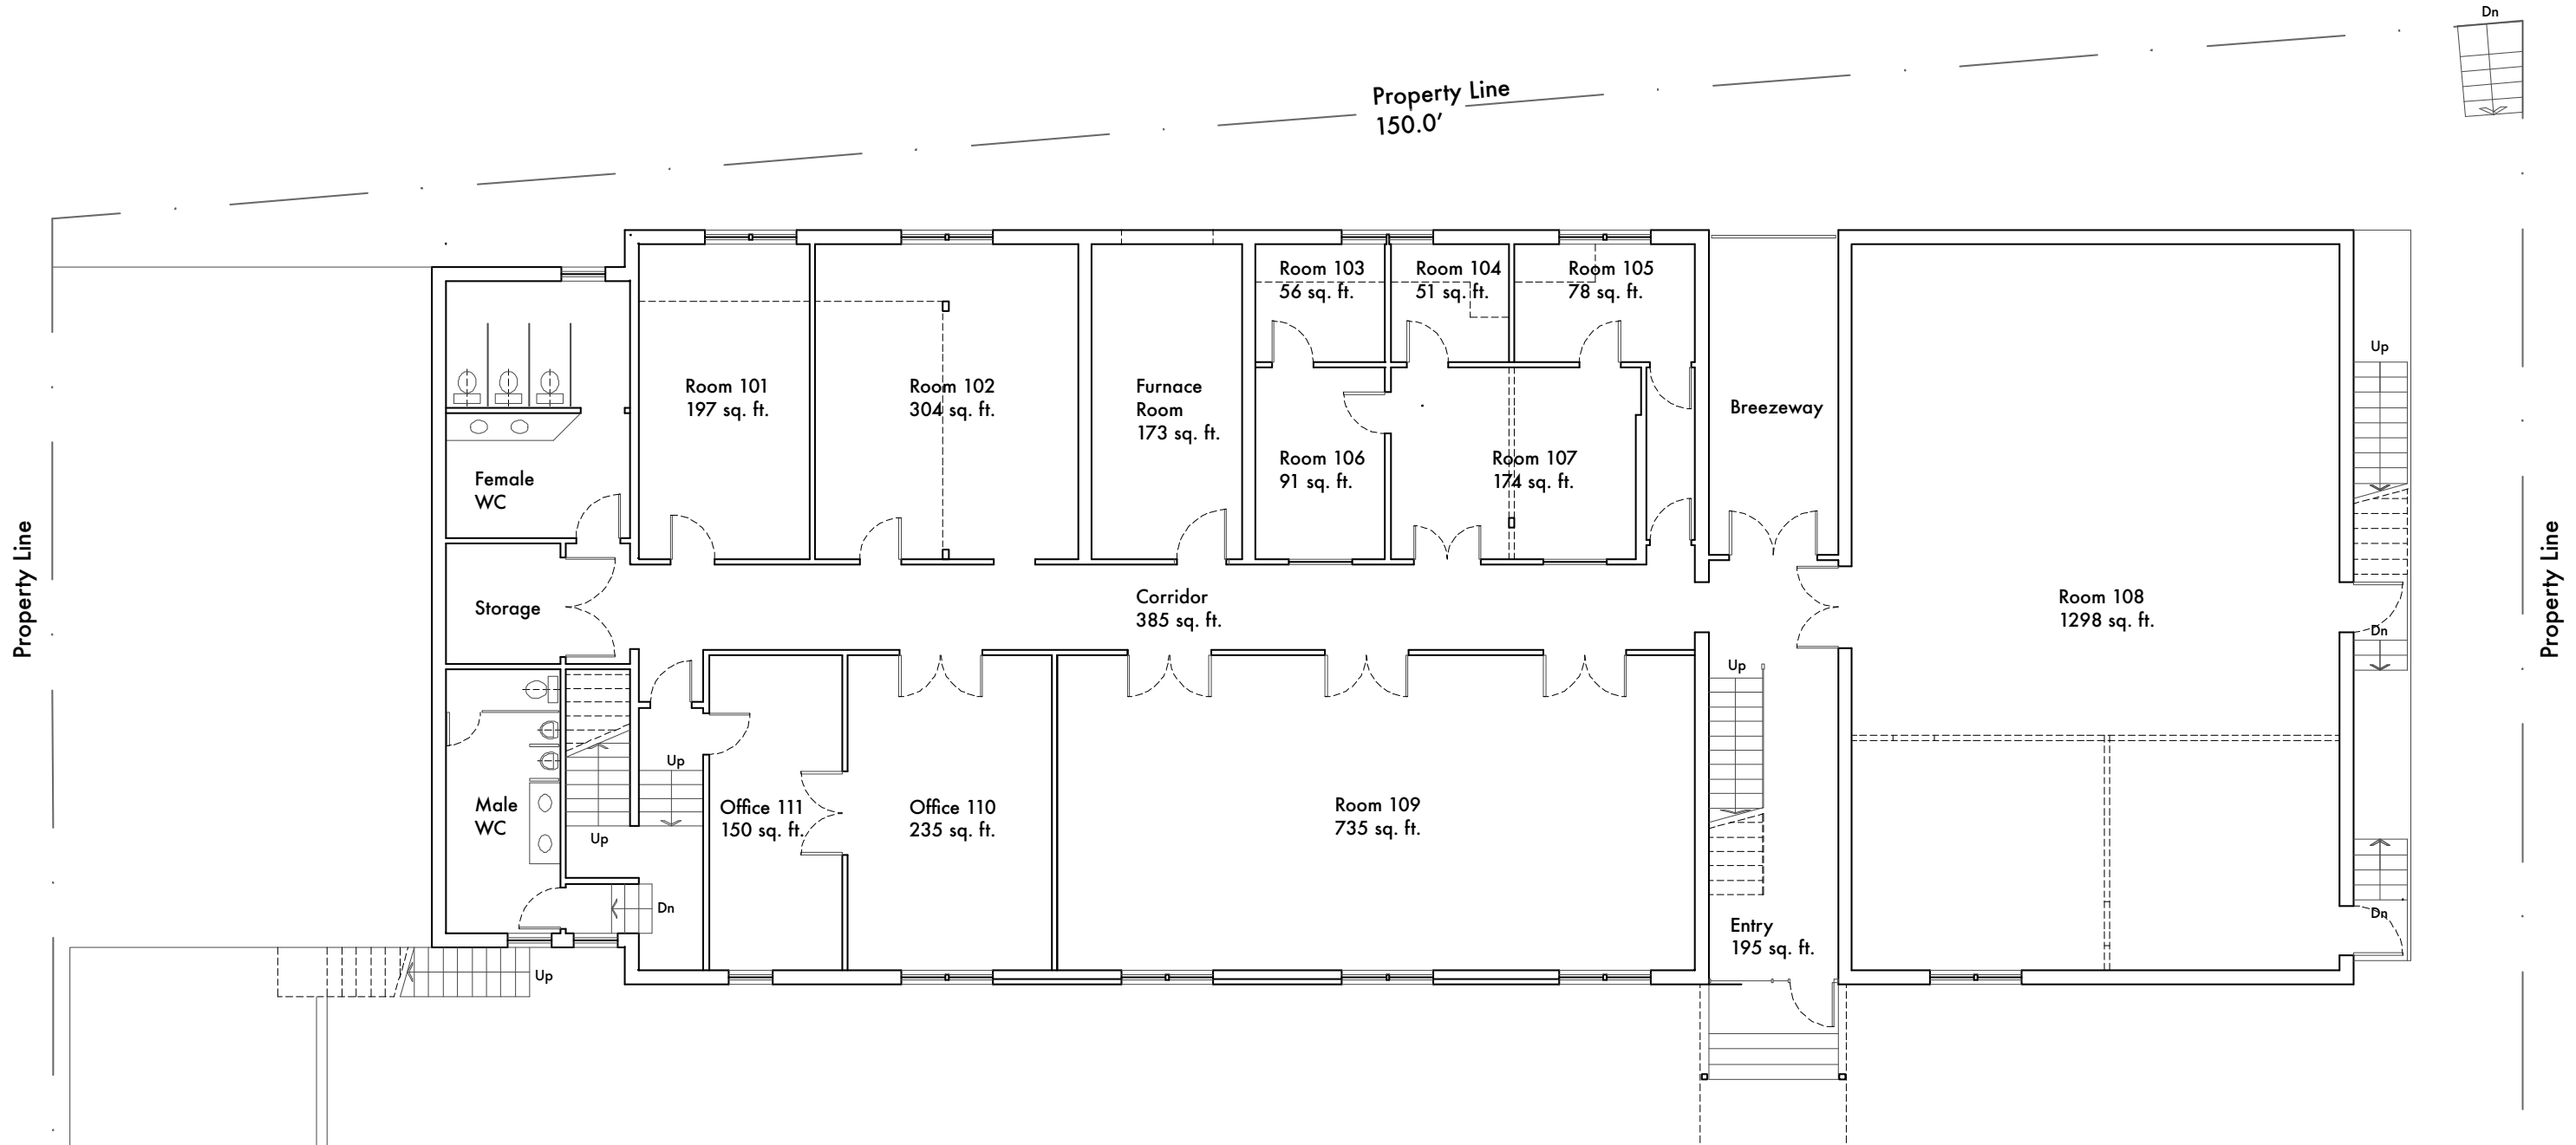

Upper Floor Plan

North

Total Area of Site: 29,920 sq. ft.
 Acreage: .69 acres

Area of Building:
 Upper Floor Plan: 4,990 sq. ft.
 Lower Floor Plan: 4,836 sq. ft.
 Total Area: 9,825 sq. ft.

Grace Midtown Church
 1095 State Street NW, Atlanta, GA 30318

Note: Drawings are approximate. Not for construction.

Lower Floor Plan 
North

Total Area of Site: 29,920 sq. ft.
Acreage: .69 acres

Area of Building:
Upper Floor Plan: 4,990 sq. ft.
Lower Floor Plan: 4,836 sq. ft.
Total Area: 9,825 sq. ft.