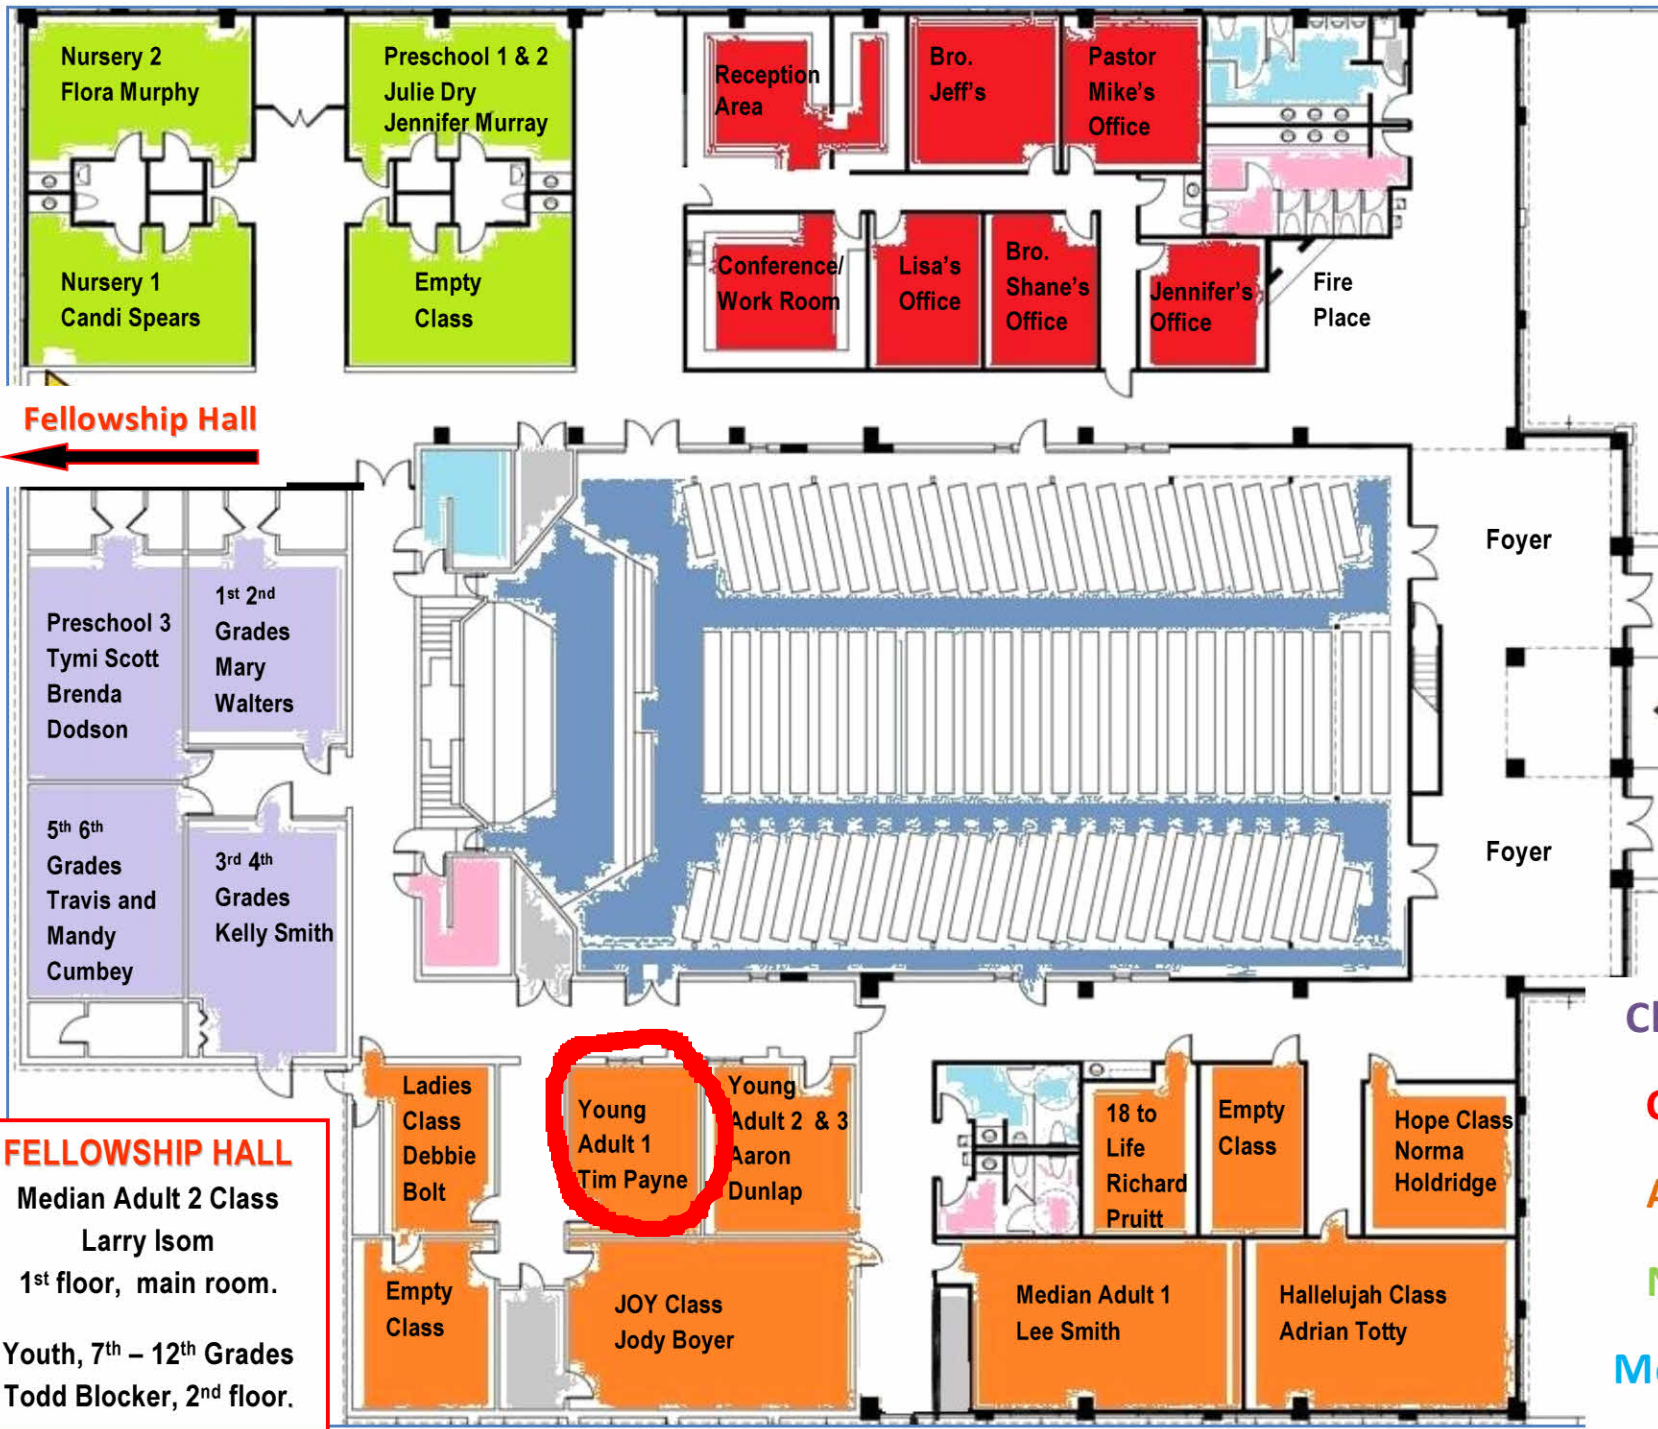

*Southeast
Baptist
Church*

Muskogee, OK

Fellowship Hall

HANCOCK STREET
→

FELLOWSHIP HALL
Median Adult 2 Class
Larry Isom
1st floor, main room.
Youth, 7th - 12th Grades
Todd Blocker, 2nd floor.

Children's Area
Church office
Adult Classes
Nursery Area
Men's Restroom
Ladies Restroom