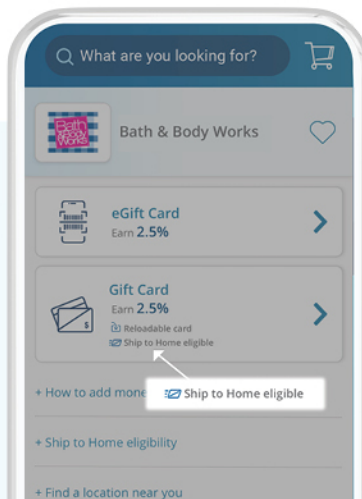

NEW APP EXCLUSIVE

Your gift cards can now be delivered to your door

No more order schedules. No more pickup. You now have the option to get gift cards from hundreds of top-selling brands sent right to you with the new ship to home feature—available only in the mobile app, RaiseRight™. Shipping fees apply. You must pay with a bank account or credit card.

250+ brands offer gift cards that can be delivered right to you

And the list is constantly growing.

How it works

Shop a category and filter your search by gift cards that are ship to home eligible. Or, look for the label on the detail pages of the brands you shop.