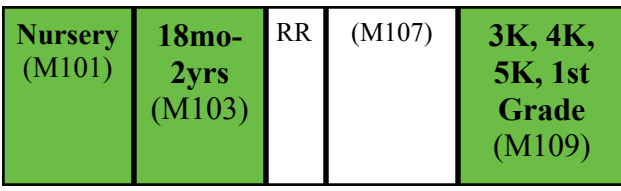

Second Floor of the Family Life Center