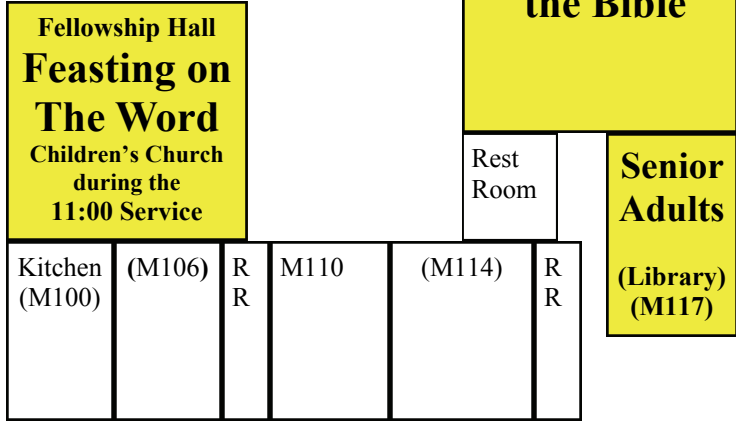

Map of Education Classrooms

at South Aiken Presbyterian Church
Sundays 9:45 am - 10:45 am

First Floor of the Sanctuary Building

Second Floor of the Sanctuary Building

Second Floor of the Family Life Center

First Floor of the Family Life Center

STAIRS

Rooms

Yellow- Adult Classrooms
Blue-Youth Classrooms
Green-Children Classrooms
RR- Rest Rooms