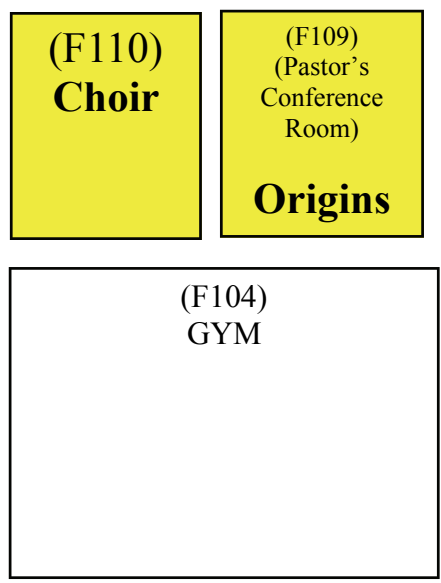

Map of Education Classrooms

at South Aiken Presbyterian Church
Sundays 9:45 am - 10:45 am

First Floor of the Sanctuary Building

Second Floor of the Sanctuary Building

Second Floor of the Family Life Center

First Floor of the Family Life Center

STAIRS

Rooms

Yellow- Adult Classrooms
Blue-Youth Classrooms
Green-Children Classrooms
RR- Rest Rooms