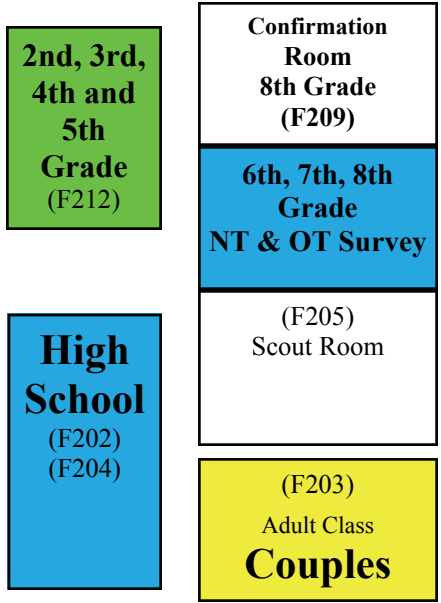

Map of Education Classrooms

at South Aiken Presbyterian Church
Sundays 9:45 am - 10:45 am

First Floor of the Sanctuary Building

Second Floor of the Sanctuary Building

Second Floor of the Family Life Center

First Floor of the Family Life Center

STAIRS

Rooms

Yellow- Adult Classrooms
Blue-Youth Classrooms
Green-Children Classrooms
RR- Rest Rooms