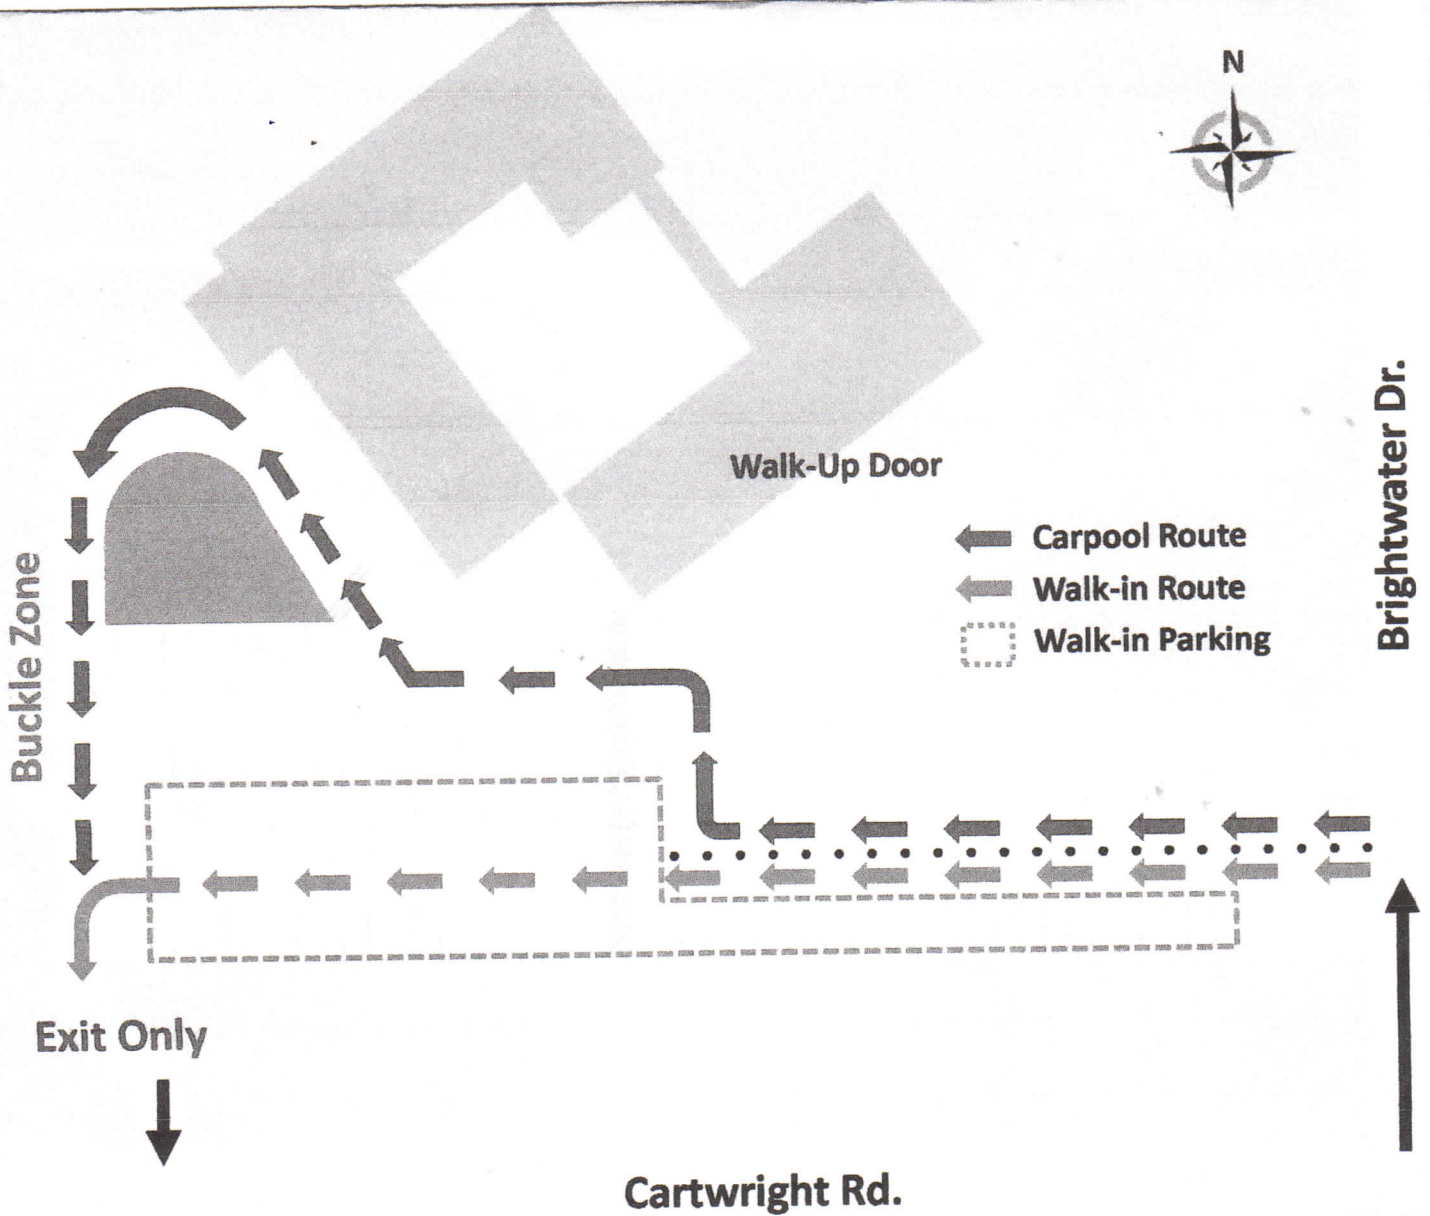

Southminster School Carpool/Walk-in Map and Guidelines

Additional Guidelines

- 5mph
- Enter from Brightwater
- Exit out onto Cartwright
- Carpool Tag Visible
- 15 minute parking spots are not available during carpool hours 7:45-8:00, 8:50-9:00, 2:00-2:15 & 3:15-3:30
- No parking in Fire Lane (red painted curb)
- Park in marked parking spots
- Badges required at walk-up door
- Pull up to Buckle Zone to buckle children in their car seat