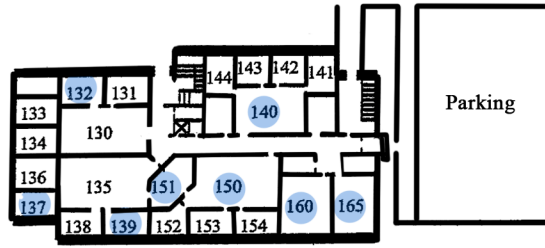

Maps of FBC Campus

● Adults ● Youth

East Building - First Floor