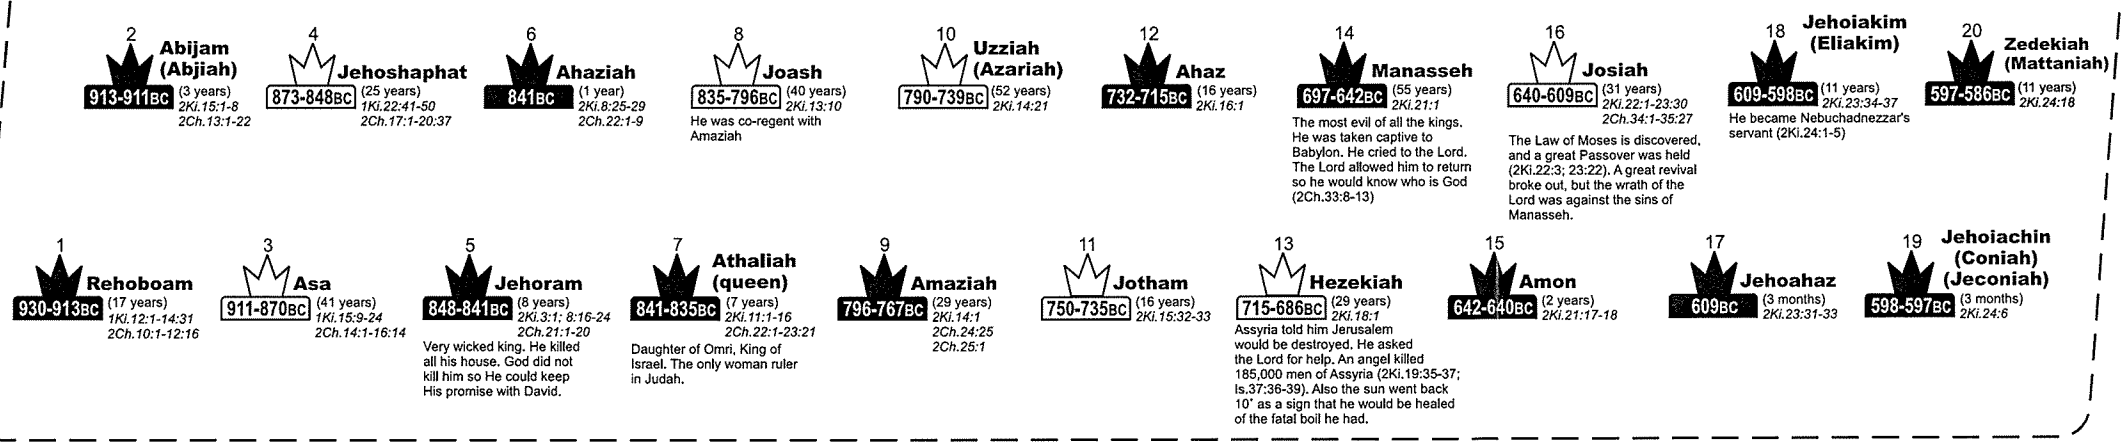

Kings of Israel and Judah

KINGS OF ISRAEL
(Northern) 930-722 BC

ISRAEL (Northern Kingdom) 930-722BC

JUDAH (Southern Kingdom) 930-605BC

Fall of Jerusalem into Babylonian Captivity (586BC)

ALL ARE FROM THE SAME DYNASTY SINCE THEY ARE DESCENDANTS OF DAVID FROM THE TRIBE OF JUDAH

DIVIDED KINGDOM

KINGS OF JUDAH
(Southern) 930-605 BC

DYNASTY — Succession of rulers who are members of the same family (tribe).

[TRIBE NAME] — Designates the tribe the king is from.

YEAR OF ASCENSION — Some king's dates may include portions of years making them appear to be off a year or two.