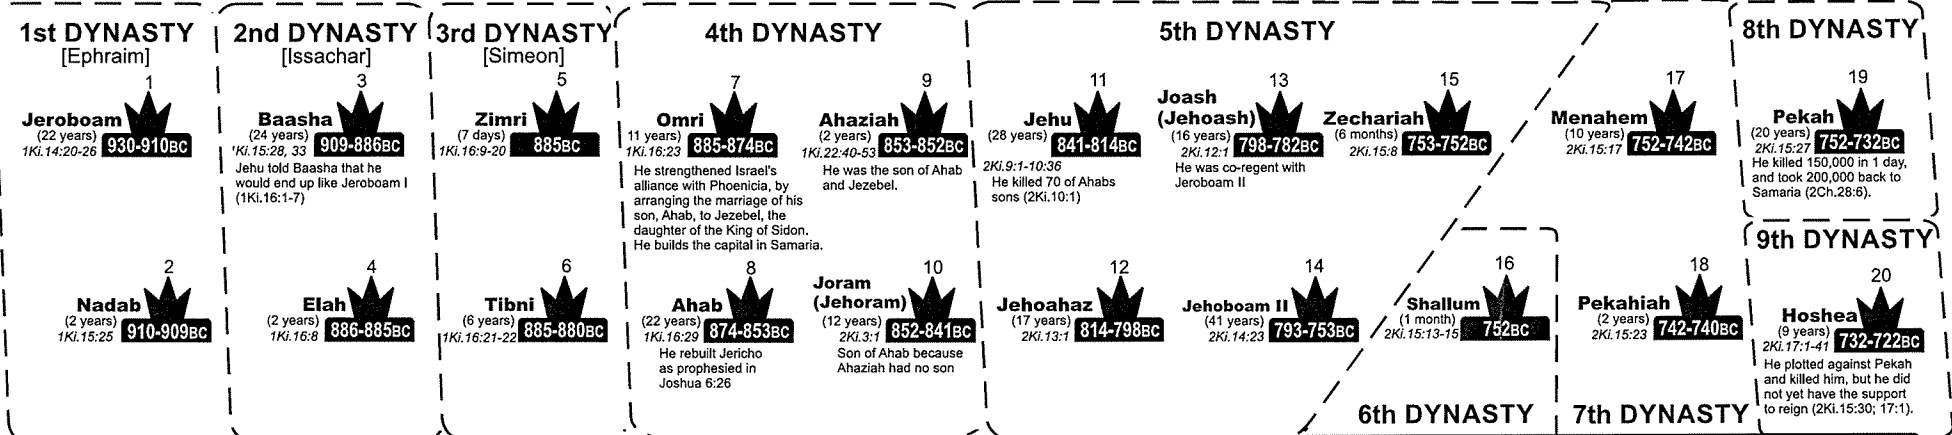

Kings of Israel and Judah

KINGS OF ISRAEL
(Northern) 930-722 BC

ISRAEL (Northern Kingdom) 930-722BC

JUDAH (Southern Kingdom) 930-605BC

Fall of Jerusalem into Babylonian Captivity (586BC)

ALL ARE FROM THE SAME DYNASTY SINCE THEY ARE DESCENDANTS OF DAVID FROM THE TRIBE OF JUDAH

DIVIDED KINGDOM

KINGS OF JUDAH
(Southern) 930-605 BC

DYNASTY — Succession of rulers who are members of the same family (tribe).

[TRIBE NAME] — Designates the tribe the king is from.

YEAR OF ASCENSION — Some king's dates may include portions of years making them appear to be off a year or two.