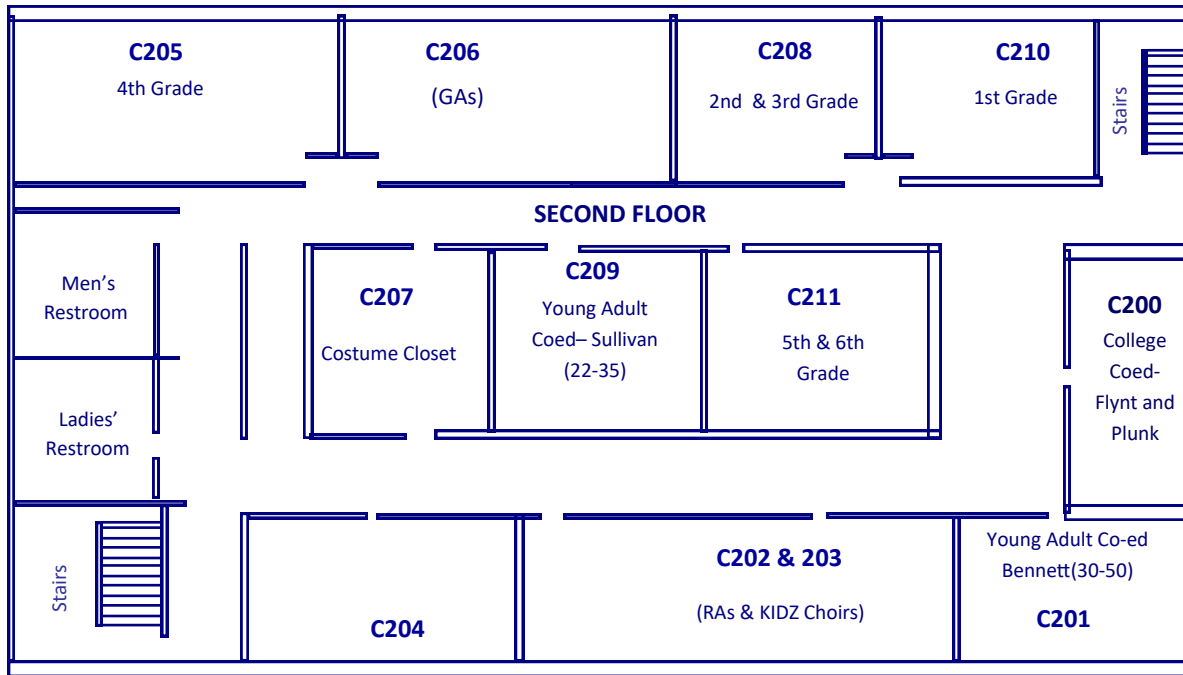

CHILDREN'S BUILDING

EDUCATION BUILDING