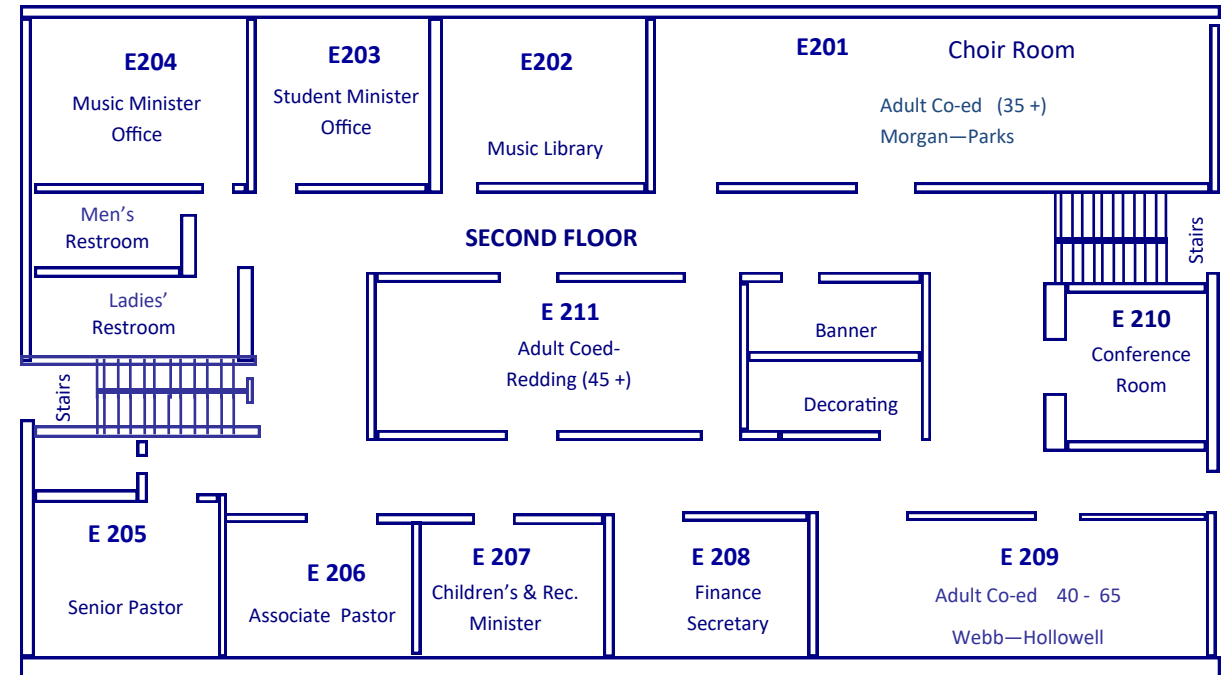

CHILDREN'S BUILDING