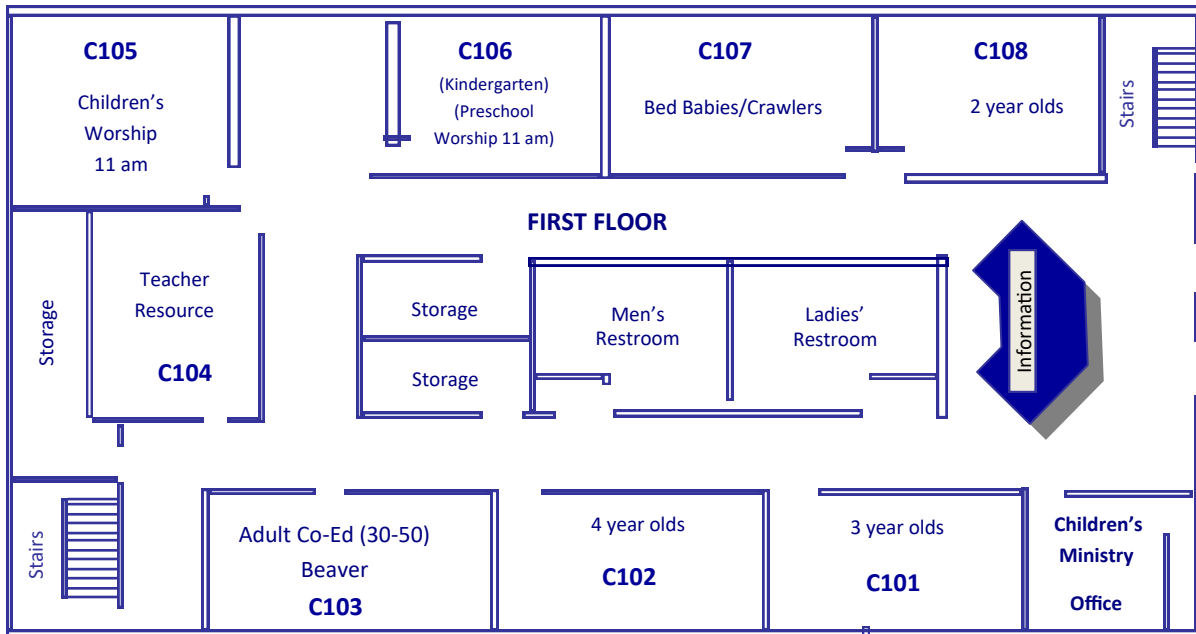

CHILDREN'S BUILDING