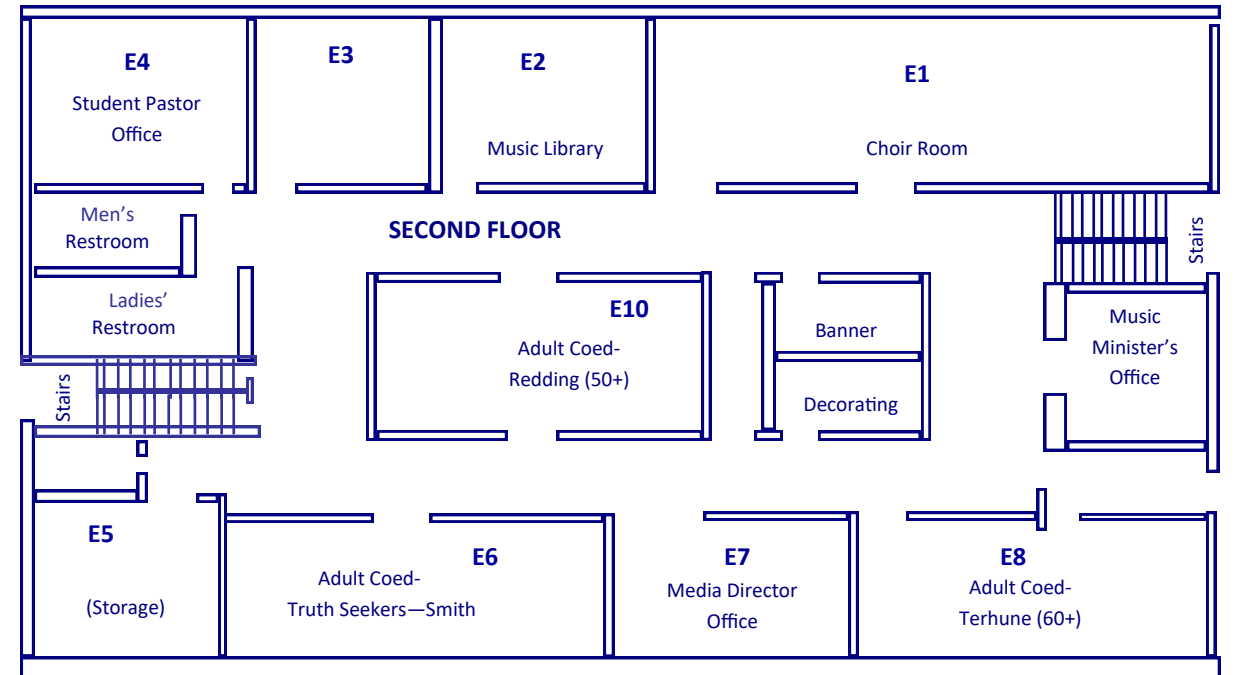

Students (Gymnasium)

7th—8th Grade Girls	1
9th—12th Grade Girls	2
7th—8th Grade Boys	3
9th—12th Grade Boys	5
College	Rock House

Adults

Young Adult— Swann (22-25)	C209
Young Adult— Medford (23-35)	C201
Young Married- Beaver	C200
Adult Coed— James(35-50)	4 (Gym)
Adult Coed- Trout (35-50)	Fireside Room
Adult Coed— Webb(40-65)	Office Area 1
Adult Coed- Cerniglia (40+)	Sanctuary Hall
Adult Coed- Redding (50+)	E10
Adult Coed— Smith (Truth Seekers)	E6
Adult Coed- Terhune (60+)	C105
Adult Coed- Randolph (60+)	Meeting Room
Adult Coed- Bills (70+)	Sanctuary Hall
Adult Ladies I— Hatcher	Sanctuary Hall
Adult Ladies II- Beckett	Sanctuary Hall
Adult Men- Allen	Conference Rm

CHILDREN'S BUILDING

EDUCATION BUILDING