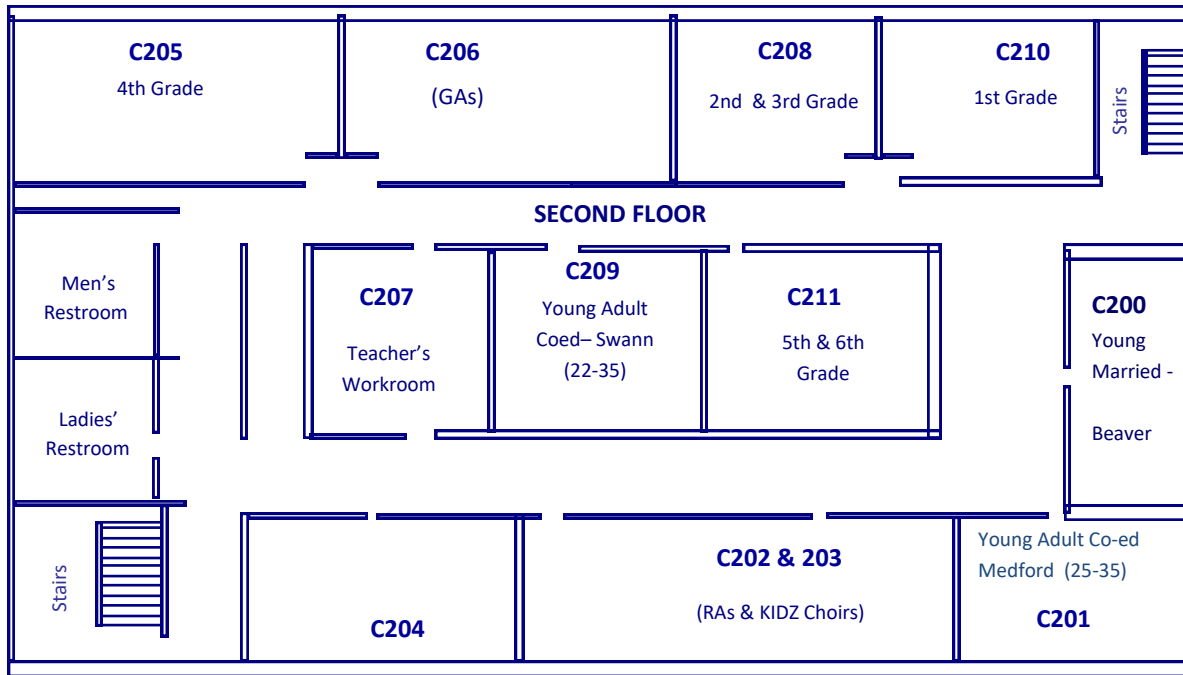

CHILDREN'S BUILDING

EDUCATION BUILDING