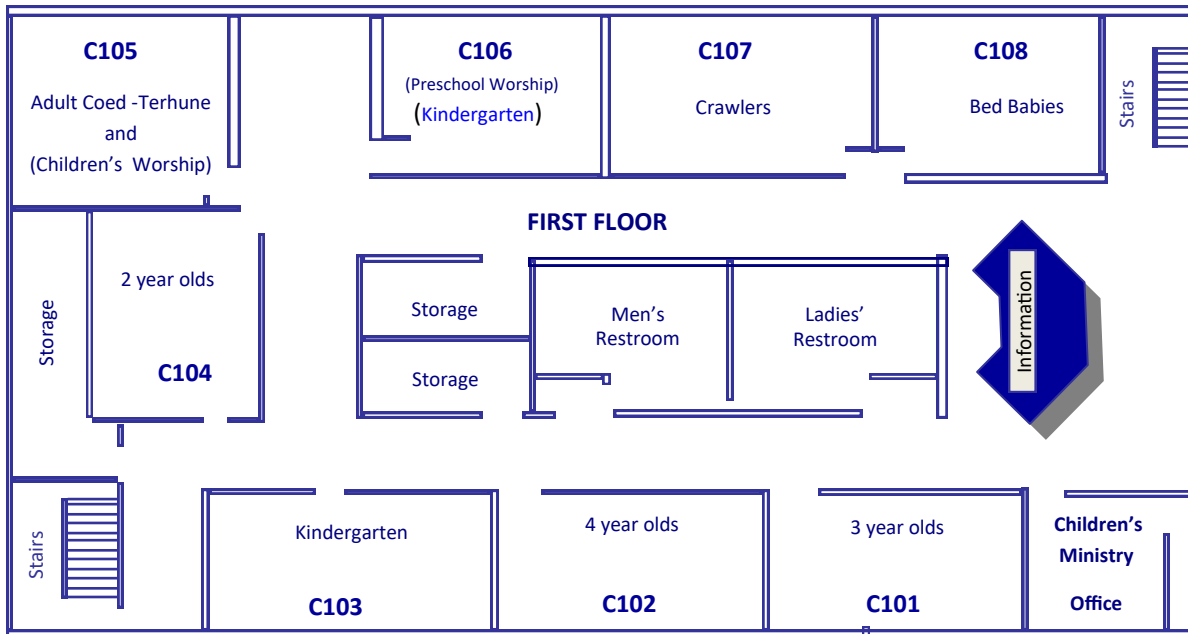

CHILDREN'S BUILDING