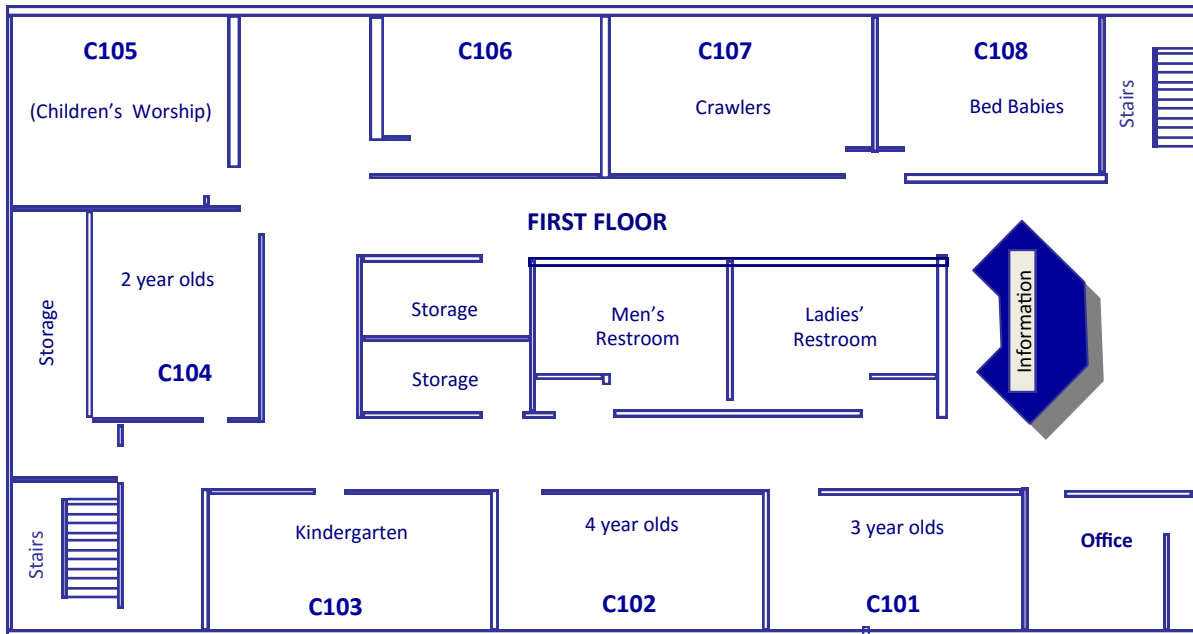

CHILDREN'S BUILDING