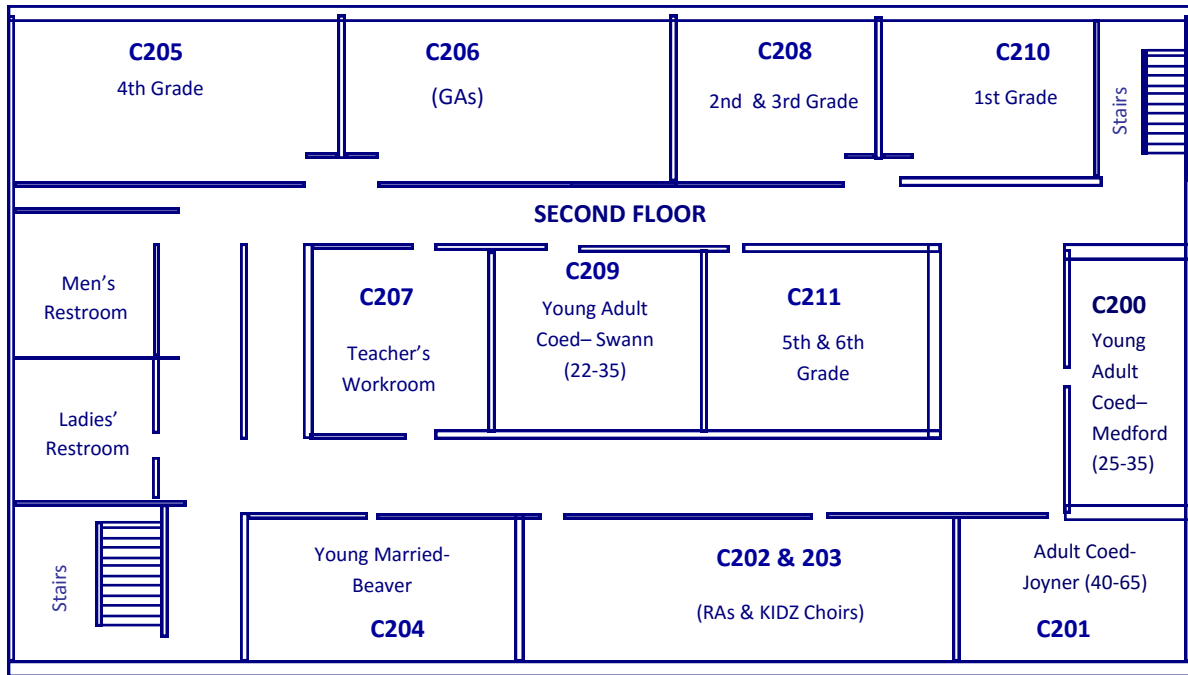

CHILDREN'S BUILDING

EDUCATION BUILDING