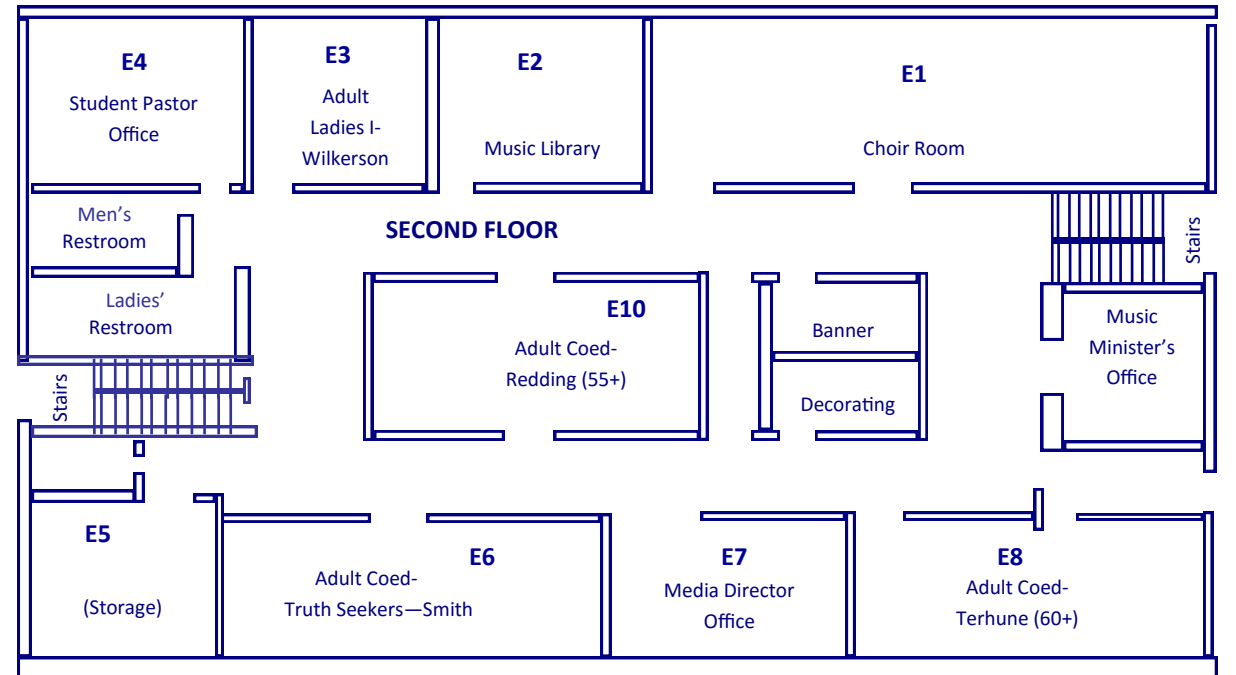

CHILDREN'S BUILDING