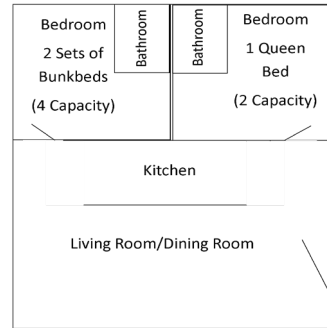

Rodes Memorial Room/Bed Assignment Sheet

Small House by the Prayer Pond
 2 Bedrooms & 2 Bathrooms
 1 Queen Bed in the East Bedroom
 2 Sets of Bunkbeds in the West Bedroom
 Living Room/Kitchen/Dining Room Area

Bedroom	Bed	Bed Assignment	Bedroom	Bed	Bed Assignment
West	Single	_____	East	Queen	_____
	Single	_____			_____
	Single	_____			_____
	Single	_____			_____