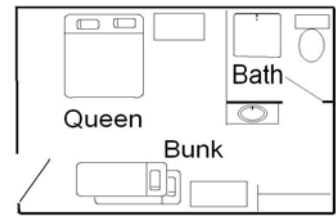

Plunkett Hall Room/Bed Assignment Sheet

Two-story, motel-style building with
16 outside entry rooms.
Maximum capacity is 60.

1 Queen per Room
2 Singles per Room
Max. 4 per Room

Upper Level			Lower Level		
Room #	Bed	Bed Assignment	Room #	Bed	Bed Assignment
# 1	Queen	_____	#2	VIP Lodging (extra charge)	
	Single	_____			
	Single	_____			
# 3	Queen	_____	# 4	Queen	_____
	Single	_____		Single	_____
	Single	_____		Single	_____
# 5	Queen	_____	# 6	Queen	_____
	Single	_____		Single	_____
	Single	_____		Single	_____
# 7	Queen	_____	# 8	Queen	_____
	Single	_____		Single	_____
	Single	_____		Single	_____
# 9	Queen	_____	# 10	Queen	_____
	Single	_____		Single	_____
	Single	_____		Single	_____
# 11	Queen	_____	# 12	Queen	_____
	Single	_____		Single	_____
	Single	_____		Single	_____
# 13	Queen	_____	# 14	Queen	_____
	Single	_____		Single	_____
	Single	_____		Single	_____
# 15	Queen	_____	# 16	Queen	_____
	Single	_____		Single	_____
	Single	_____		Single	_____