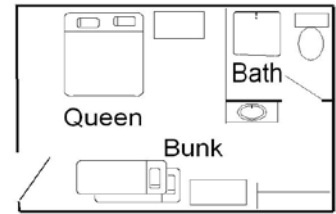

Plunkett Hall Room/Bed Assignment Sheet

Two-story, motel-style building with
16 outside entry rooms.
Maximum capacity is 60.

1 Queen per Room
2 Singles per Room
Max. 4 per Room

Upper Level			Lower Level		
Room #	Bed	Bed Assignment	Room #	Bed	Bed Assignment
# 1	Queen	_____	#2	Queen	_____
	Single	_____		Single	_____
	Single	_____		Single	_____
# 3	Queen	_____	# 4	Queen	_____
	Single	_____		Single	_____
	Single	_____		Single	_____
# 5	Queen	_____	# 6	Queen	_____
	Single	_____		Single	_____
	Single	_____		Single	_____
# 7	Queen	_____	# 8	Queen	_____
	Single	_____		Single	_____
	Single	_____		Single	_____
# 9	Queen	_____	# 10	Queen	_____
	Single	_____		Single	_____
	Single	_____		Single	_____
# 11	Queen	_____	# 12	Queen	_____
	Single	_____		Single	_____
	Single	_____		Single	_____
# 13	Queen	_____	# 14	Queen	_____
	Single	_____		Single	_____
	Single	_____		Single	_____
# 15	Queen	_____	# 16	Queen	_____
	Single	_____		Single	_____
	Single	_____		Single	_____