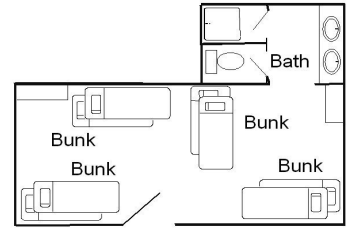

Freeman Village A Room/Bed Assignment Sheet

Outside deck entries and four rooms.
Each room has it's own bathroom.
Maximum capacity is 40

8 Singles per Room
2 Double Options
Max. 10 per Room

Room #	Bed	Bed Assignment	Room #	Bed	Bed Assignment
Room # 2	Single	_____	Room # 4	Single	_____
	Single	_____		Single	_____
	Single	_____		Single	_____
	Single	_____		Single	_____
	Single	_____		Single	_____
	Single	_____		Single	_____
	Single or Double	_____		Single or Double	_____
	Single or Double	_____		Single or Double	_____
Room # 1	Single	_____	Room # 3	Single	_____
	Single	_____		Single	_____
	Single	_____		Single	_____
	Single	_____		Single	_____
	Single	_____		Single	_____
	Single	_____		Single	_____
	Single or Double	_____		Single or Double	_____
	Single or Double	_____		Single or Double	_____

* Note: 2 lower bunks in each room extend out to make a double bed

* Note: adjoining rooms are 1&2, 3&4

"Parking Lot"