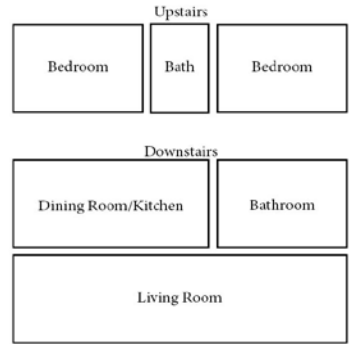

## Elk Run Cabins Room/Bed Assignment Sheet

6 Cabins  
2 Bedrooms & 2 Bathrooms Each.  
Maximum Capacity is 24.  
4 People per cabin.

Cabin #	Bed	Bed Assignment	Cabin #	Bed	Bed Assignment
A	Queen	_____	D	Queen	_____
	Queen	_____		Queen	_____
B	Queen	_____	E	Queen	_____
	Queen	_____		Queen	_____
C	Queen	_____	F	Queen	_____
	Queen	_____		Queen	_____

Cabin A is Handicap Accessible