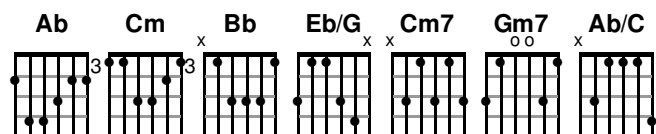

Chorus 1

Ab **Cm** **Bb**
In the mighty name of Jesus, I pray
Eb/G **Bb** **Ab**
Calling on the power of heaven, I pro - claim
Ab **Cm** **Bb**
Ev'ry weapon formed a - gainst me, must break
Eb/G **Bb** **Ab**
In the mighty name of Je - sus

Verse 2

Ab
I draw a permanent boundary line
Bb
The enemy has no rights
Eb/G **Bb** **Ab**
To come near my fami - ly
Ab
No scheme could ever undo God's plans
Bb
No matter the circumstance
Cm7 **Gm7** **Ab**
The cross has sealed my desti - ny

Chorus 1

Chorus 2

Ab **Cm** **Bb**
In the mighty name of Jesus, I know
Eb/G **Bb** **Ab**
All the power of fear and darkness, must go
Ab/C **Cm/Eb** **Bb/D**
'Cause ev'ry key to ev'ry victory, I hold
Eb/G **Bb** **Ab**
In the mighty name of Je - sus

Bridge (2x)

Abma9
I will not fear, I will not fear
Bb
When the enemy comes near
Eb/G
On the doorframe of my life
Ab
Is the blood of Jesus Christ
Abma9
I will not fear, I will not fear
Bb
There's an army of angels here
Eb/G
I'm pro - tected on all sides
Ab **Fm**
By the blood of Jesus Christ

Chorus 1 > Chorus 2

End

Ab **Cm** **Bb**
In the mighty name of Je - sus
Eb/G **Bb** **Ab**
In the mighty name of Je - sus

© 2024 TBCO Publishing (Admin by Capitol CMG Publishing) Just
When Publishing Hope For The Best Songs So Essential Tunes Fair
Trade Global Songs (Admin by Essential Music Publishing) Collapsible
Soul (Admin by Concord Music). CCLI Song No. 7244496. CCLI No.
2656528. Unauthorized distribution is prohibited.