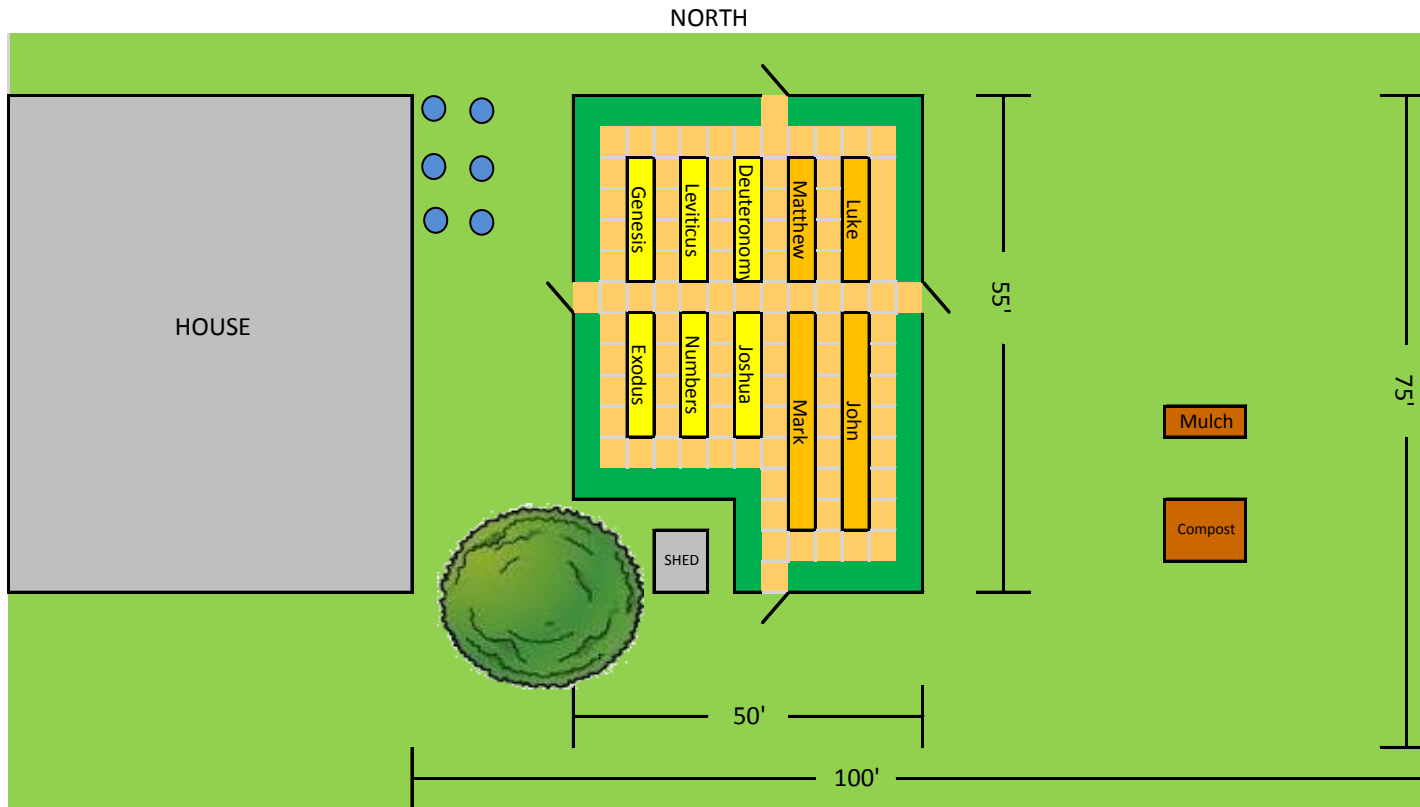

Tims Memorial Presbyterian Church

Mustard Seed Garden Ministry (Site Plan)

 Equals 4 Feet x 4 Feet

 Adoptable Plots

 Communal Plots
(For Food Donation)

 Flower Beds

 Rainwater
Barrels