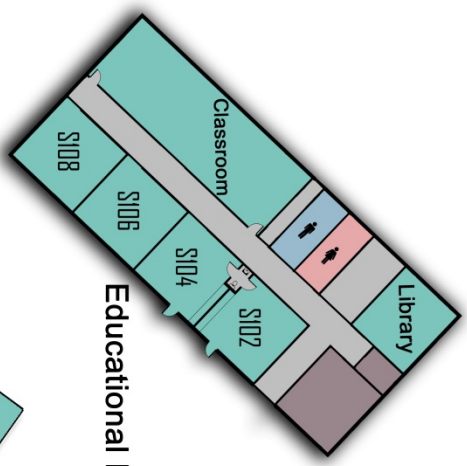

Metro Bible Study Groups

metro baptist church
goodlettsville

Educational Building