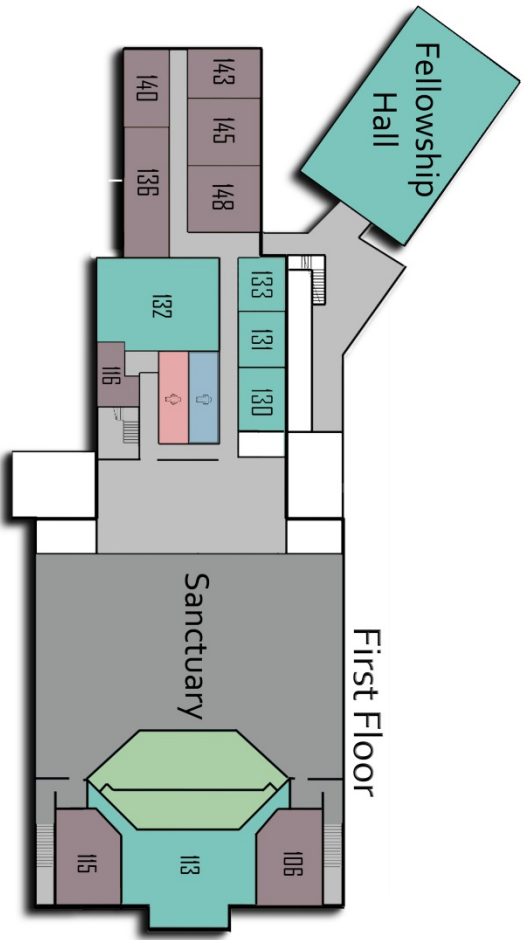

First Floor