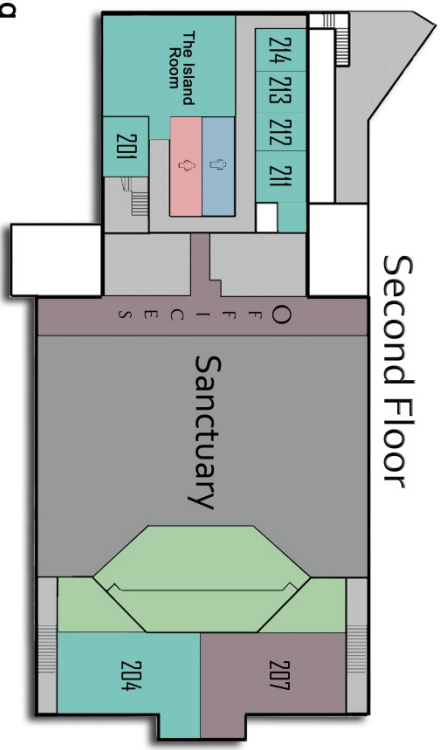

Educational Building

Second Floor