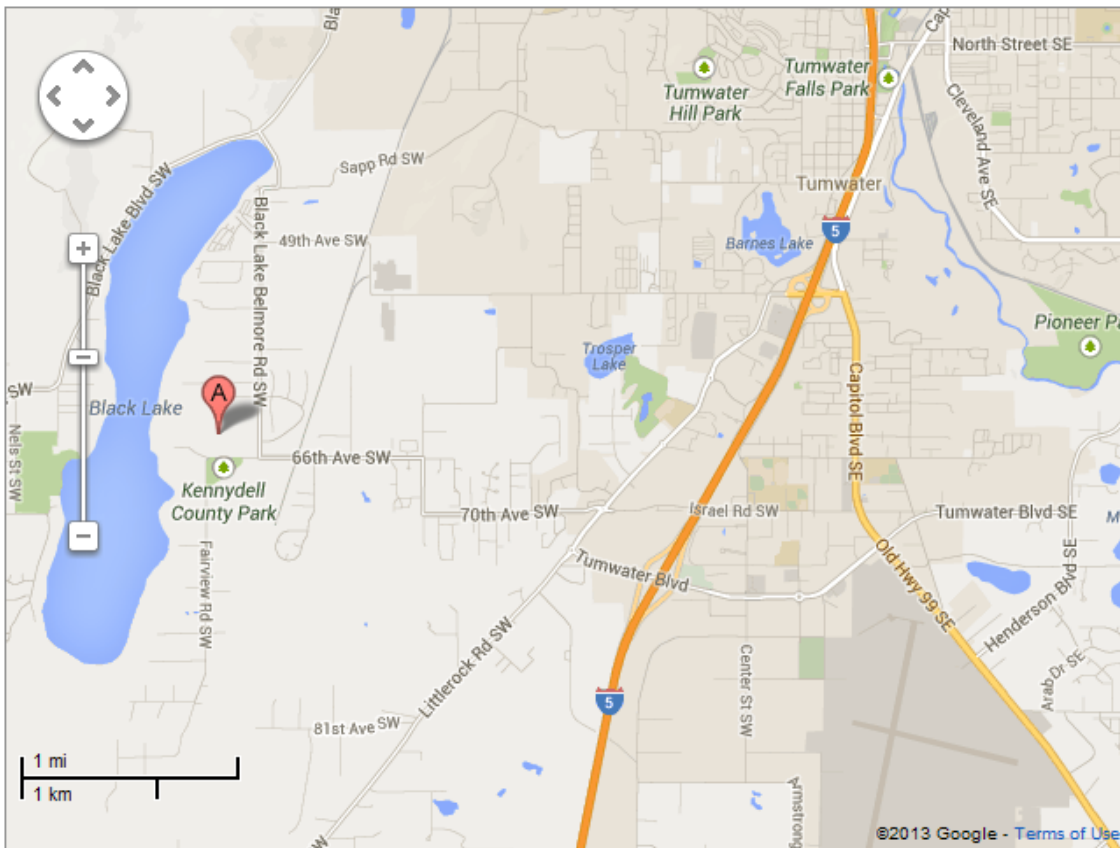

## Directions to Black Lake Bible Camp

6521 Fairview Rd SW, Olympia, WA 98512

Tel: 360-357-8425

From the North

Take I-5 South to exit 101 (Tumwater Blvd)

Turn Right on Tumwater Blvd

Follow Tumwater Blvd to the roundabout and turn right

Follow to the next roundabout (70th ave) turn left

Follow until the road bends right and turns into Kirsop Rd.

Turn Left onto 66th Ave

Follow road approximately 1 mile and drive directly into camp

(we are directly at the corner where 66th ave meets Fairview Rd.)