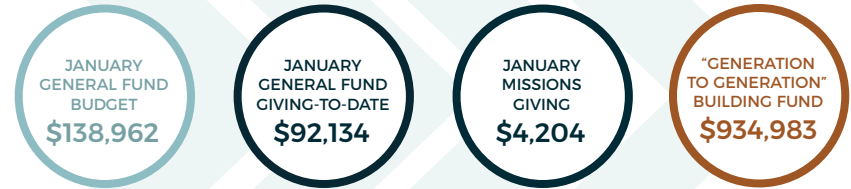

WHETHER YOU ARE VISITING OR YOU'RE LOOKING FOR A CHURCH COMMUNITY TO BELONG TO:

"We would love to get to know you!"

FREE CAFE BEVERAGE

New to Elim? Fill out the Connection Card in the seat pocket in front of you and bring it to our Connections Centre in the Atrium following the service and get a FREE beverage of your choice at Cafe Oasis.

CHURCH WIDE SMALL GROUP EXPERIENCE

Starting February 4, we will be starting a church wide small group experience based on I Corinthians, exploring how the church in Corinth got refocused and moved from hopeless setbacks to hopeful comebacks. Join a group or sign up to lead/host a group at the Information Centre or go to elimchurch.ca/ministries/church_wide_small_groups.

PRESCHOOL, CHILDREN, STUDENTS & ADULTS

We've got something for everyone! From weekly events and activities to community groups and MORE! Stop by the Information Centre in the Atrium to get connected. Also, find more information about all our church groups, ministries and volunteer opportunities on our website or by contacting our Church Office.

MORE WAYS TO STAY CONNECTED:

WATCH PAST SERMONS + VIDEOS ON OUR WEBSITE elimchurch.ca/mediaresources/sermons

FIND US ON FACEBOOK AND INSTAGRAM ELIM SASKATOON

SIGN UP TO RECEIVE WEEKLY EMAIL UPDATES info@elimchurch.ca

OUR BIBLE STUDY LIBRARY IS NOW DIGITAL & IT'S HUGE! SIGN UP FOR FREE. www.rightnow.org/Account/Invite/elimchurch

MONTHLY GIVING UPDATE

UPCOMING EVENTS + NEWS

DONATION RECEIPTS.....JANUARY 27 + 28
2017 donation receipts are available for pickup in the Atrium following all weekend services.

SHORT TERM MISSIONS DESSERT.....JANUARY 28, 6:30PM
Join our Short Term Missions team as they report on their mission to North Africa & the Middle East. Desserts, coffee & tea will be served. All are invited.

ELIM 301.....THURSDAYS, 7PM
This course, running from February 1 - 22, is designed to help you find your place within the body & help guide you to hear the Holy Spirit's direction for how you are to have kingdom impact in our world. Go to our website at elimchurch.ca/ministries/elim-u to register or sign up at the Info Centre.

STORY TELLERS.....TUESDAYS, 7PM
Running from February 6 to March 20, this 7 week series is designed to help you discover the joy of engaging people in spiritual conversations simply by using your own story. For details, go to elimchurch.ca/ministries/elim-u. Register on our website, at the Info Centre or email info@elimchurch.ca.

NEW DIMENSIONS (55+).....FEBRUARY 6, 10:30AM
Our next luncheon includes music with our Senior Tones Trio and speakers James & Colleen Guskjolen who will be telling their story. $15/person. Sign up at the Information Centre, the Chapel or call the Church Office.

MIRROR MIRROR "STAND SECURE".....THURSDAYS, 7PM
Teen girls! Come connect with young adult mentors & be reminded you are not alone in the challenges you face. Runs Feb 8, 15 and March 1-29. For more info & to sign up, email dawn.kellington@gmail.com. Find a full course description at inspireyxe.com.

BABY SHOWER FOR PASTOR ANGELA.....FEBRUARY 4, 2PM
You are invited to join us in celebrating the birth of baby Grayson! To contribute to a group gift, see Gail in the Church Office.

BUS DRIVERS NEEDED.....
Our transportation ministry is **urgently** seeking new volunteers to help in driving the bus/van for weekend services. Contact russ@elimchurch.ca.

WELLSPRING CHILDCARE VOLUNTEERS...TUESDAYS, 9-11:30AM
We are looking for volunteers for the Wellspring moms study January 30 to March 27th. Please email Jerai at thewellspringformoms@gmail.com.

JUNIOR HIGH ALPHA.....SUNDAYS
Jr Highs will be taking the Alpha course during the 10:15am services.

PARTNERS IN MISSION

JANUARY MISSIONS PRAYER EMPHASIS

Pick up a Prayer Card at the Info Centre